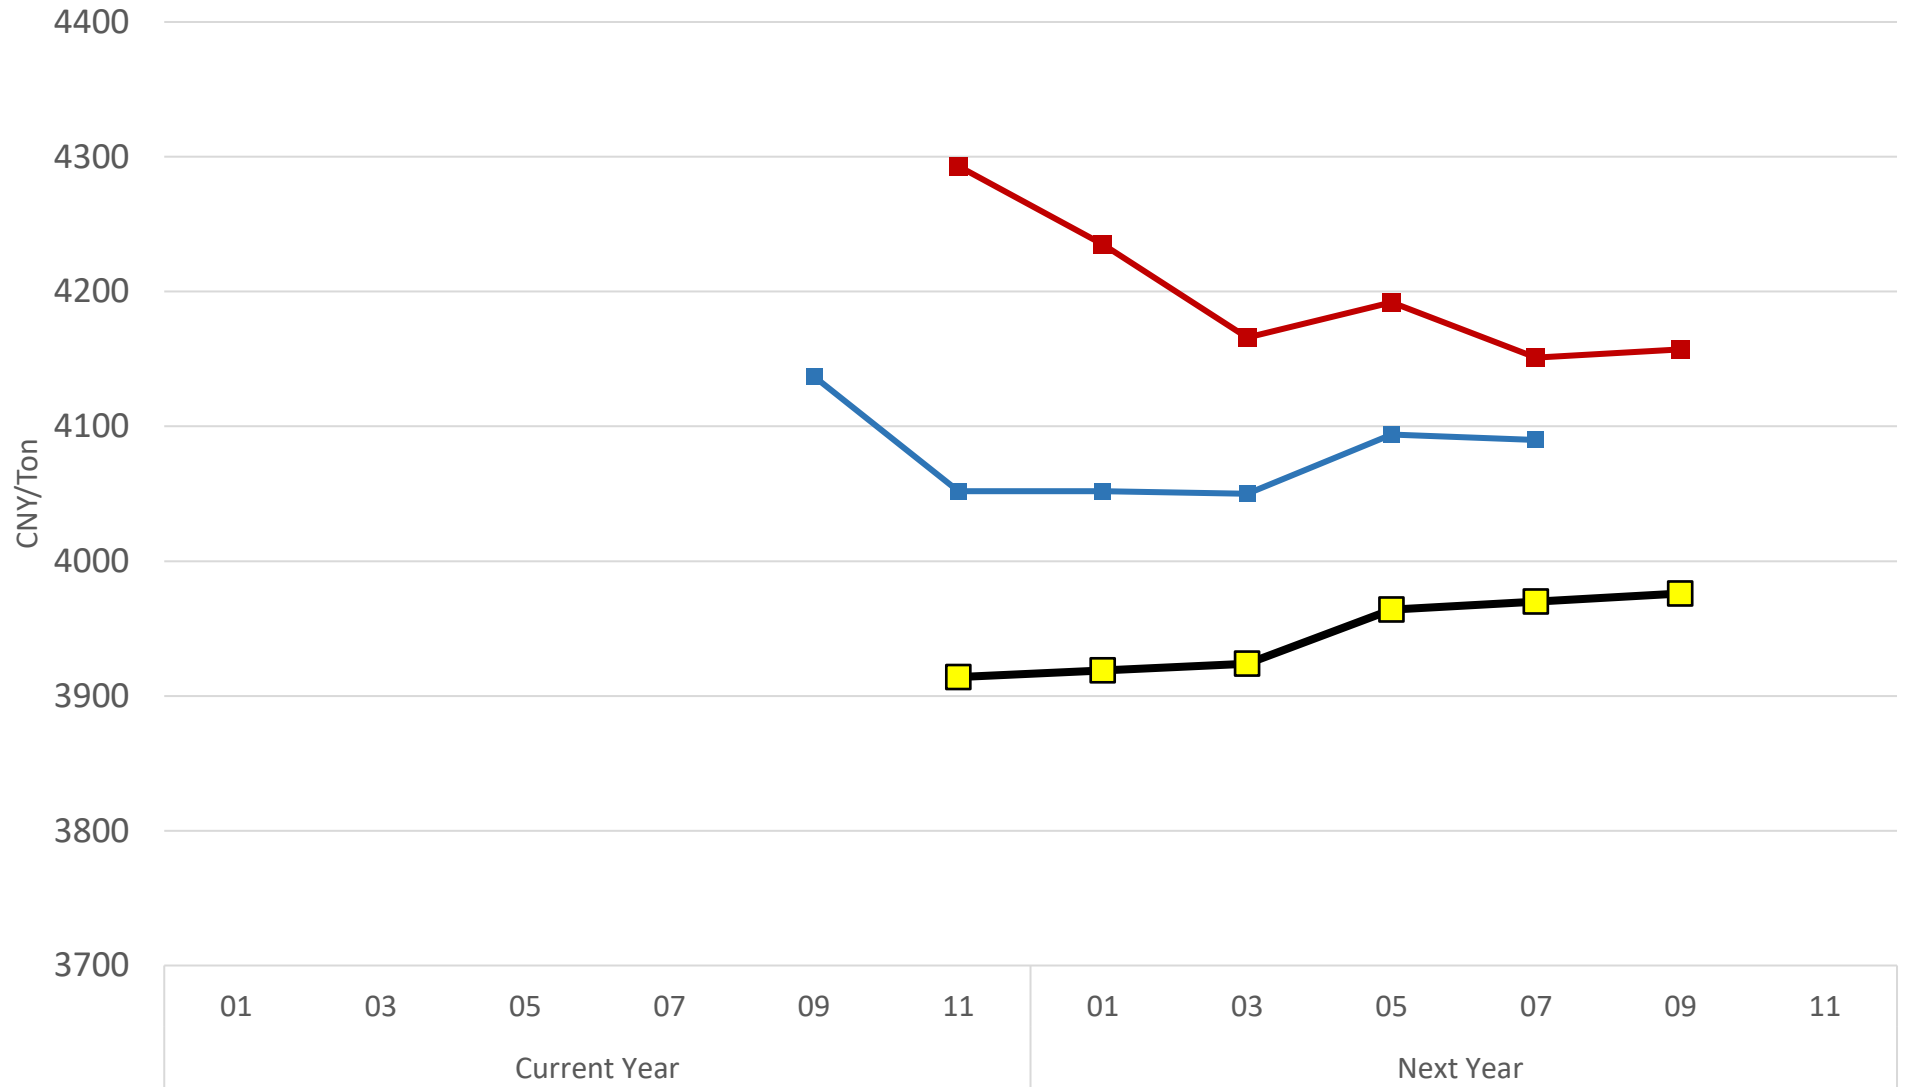

DCE Corn Futures Forward Curve

Today 1 Month Prior 1 Year Prior

DCE Corn Calendar Spreads - Jan/May (F/K)

DCE Corn Calendar Spreads - May/Sept (K/U)

DCE Corn Calendar Spreads - Sept/Jan (U/F)

(New Spread not listed until January 2026)

DCE Soybean Futures Forward Curve

Today 1 Month Prior 1 Year Prior

DCE Soybean Calendar Spreads - Jan/May (F/K)

DCE Soybean Calendar Spreads - May/Sept (K/U)

DCE Soybean Calendar Spreads - Sept/Jan (U/F)

(New Spread not listed until January 2026)

DCE Soybean Meal Futures Forward Curve

Today 1 Month Prior 1 Year Prior

DCE Soy Meal Calendar Spreads - Jan/May (F/K)

DCE Soy Meal Calendar Spreads - May/Sept (K/U)

DCE Soy Meal Calendar Spreads - Sept/Jan (U/F)

(New Spread not listed until January 2026)

ZCE Rapeseed Meal Futures Forward Curve

■ Today
 ■ 1 Month Prior
 ■ 1 Year Prior

ZCE Rapeseed Meal Calendar Spreads - Jan/May (F/K)

ZCE Rapeseed Meal Calendar Spreads - May/Sept (K/U)