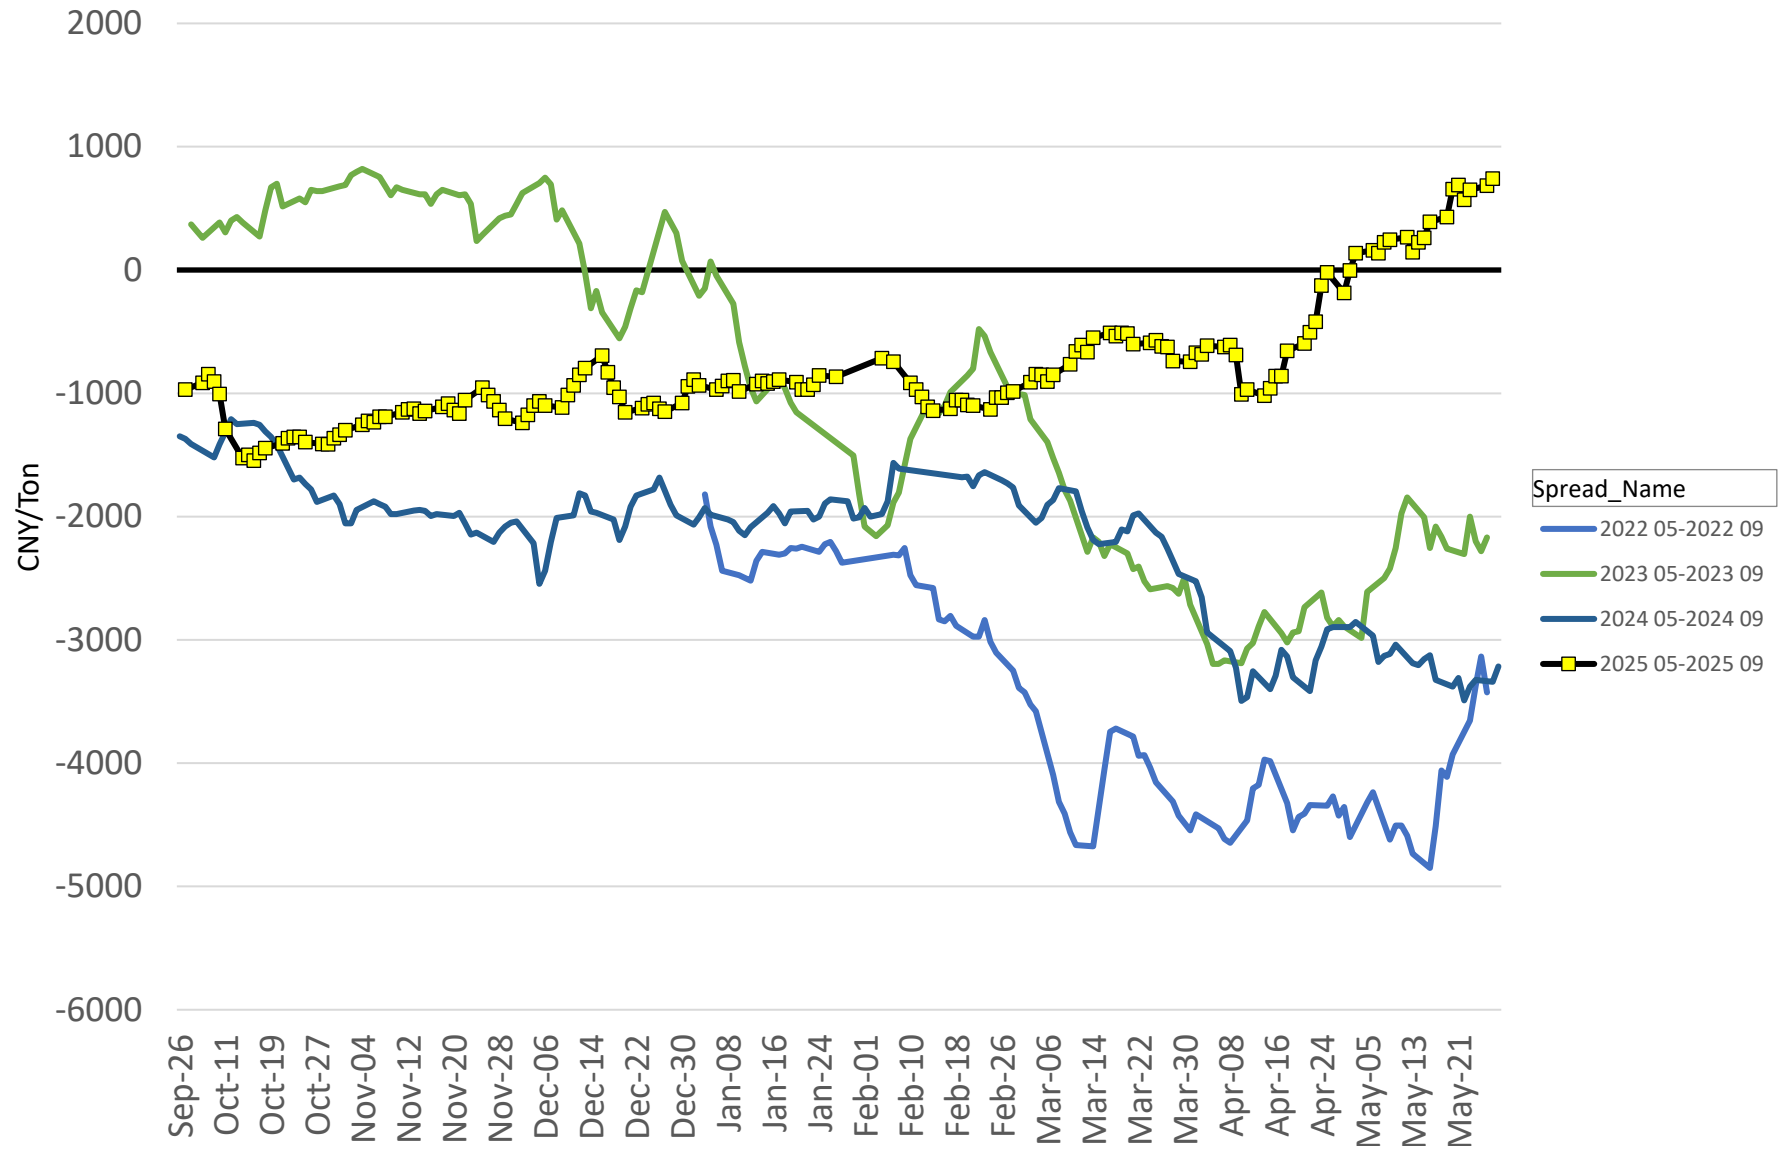

DCE Soy Oil Calendar Spreads - May/Sept (K/U)

DCE Soy Oil Calendar Spreads - Sept/Jan (U/F)

(New Spread not listed until January 2026)

ZCE Rapeseed Oil Futures Forward Curve

Today 1 Month Prior 1 Year Prior

ZCE Rapeseed Oil Calendar Spreads - Jan/May (F/K)

RelativeDate

ZCE Rapeseed Oil Calendar Spreads - May/Sept (K/U)

RelativeDate

ZCE Rapeseed Oil Calendar Spreads - Sept/Jan (U/F)

(New Spread not listed until January 2026)

RelativeDate

DCE Live Hog Futures Forward Curve

Today 1 Month Prior 1 Year Prior

DCE Live Hog Calendar Spreads - Jan/May (F/K)

DCE Live Hogs Calendar Spreads - May/Sept (K/U)

(September 2026 contract won't be listed until September 2025)

DCE Live Hogs Calendar Spreads - Sept/Jan (U/F)

(New Spread not listed until January 2026)