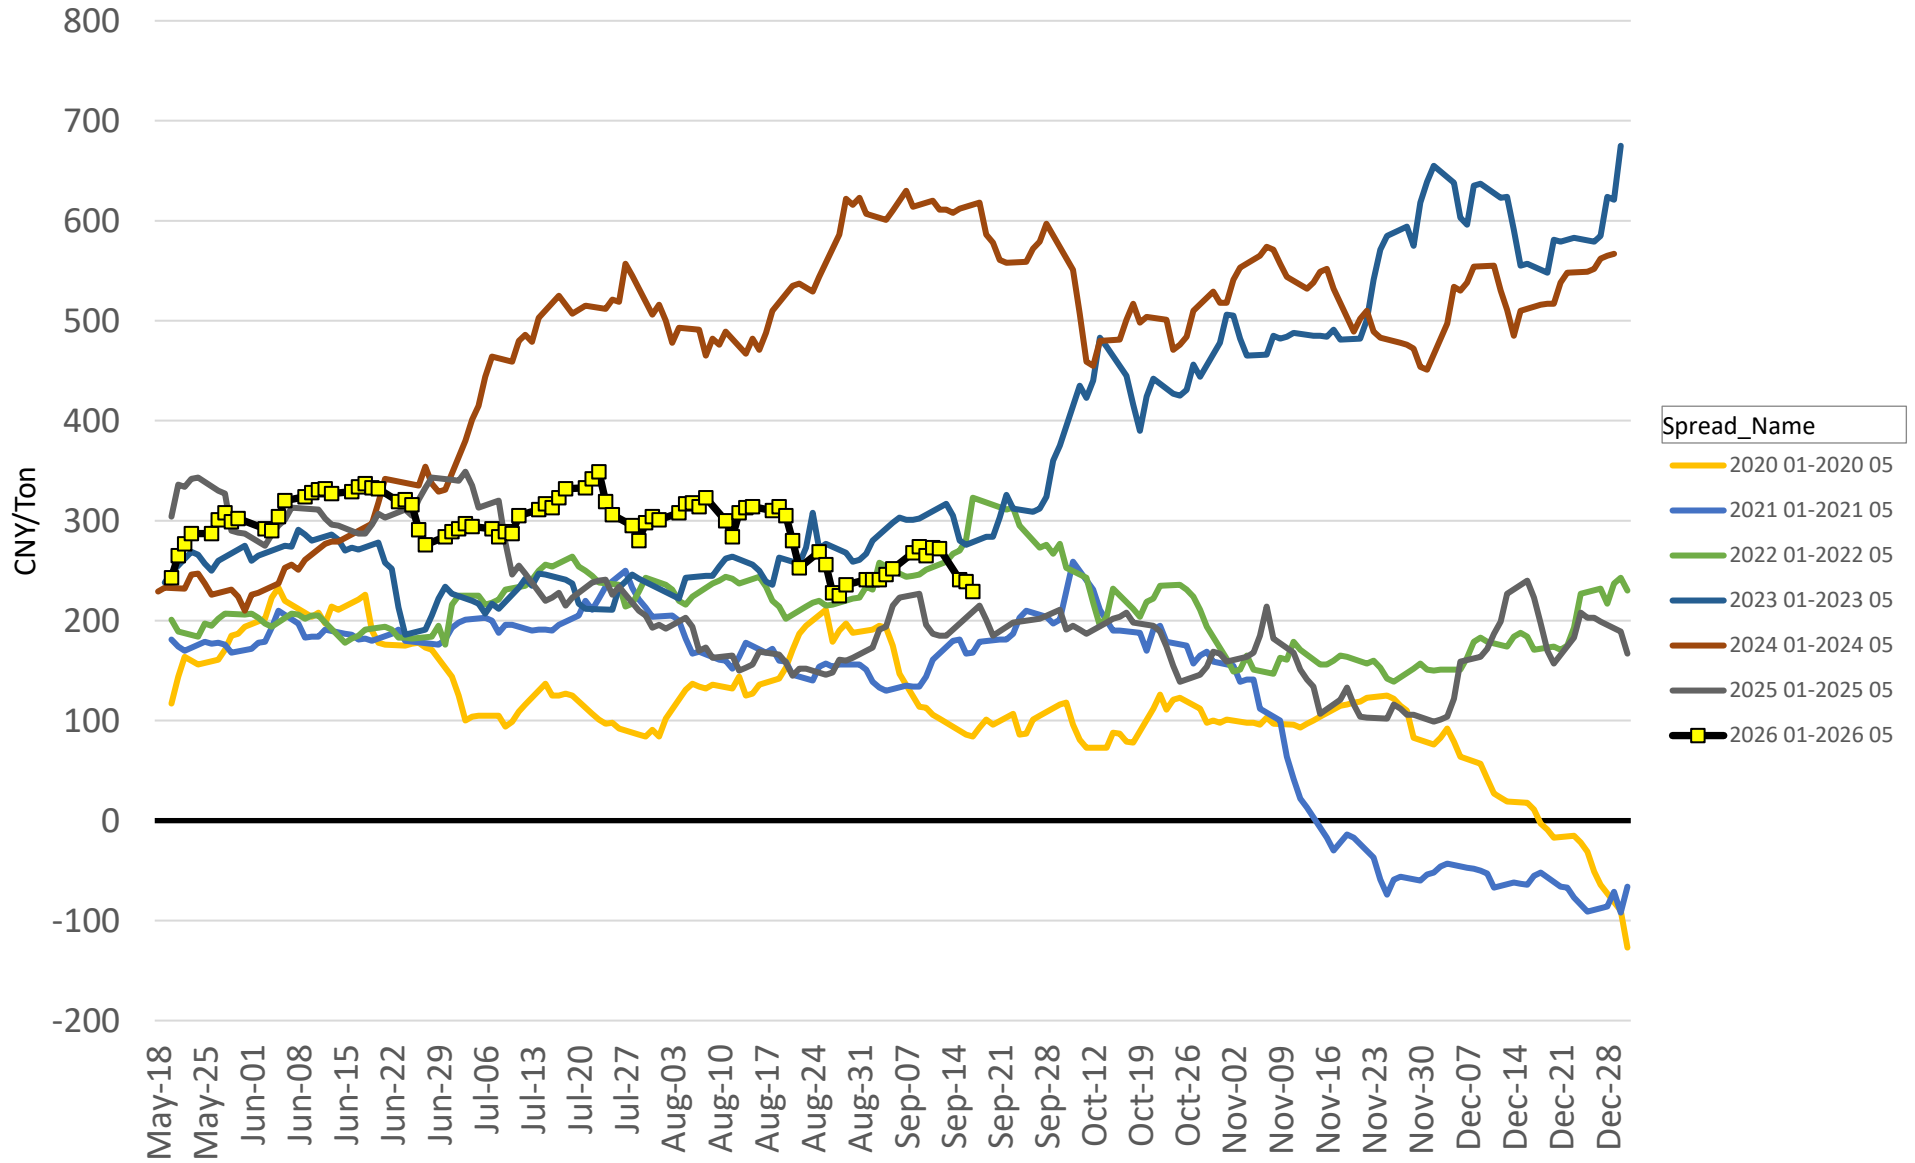

DCE Corn Futures Forward Curve

Today 1 Month Prior 1 Year Prior

DCE Corn Calendar Spreads - Jan/May (F/K)

DCE Corn Calendar Spreads - May/Sept (K/U)

DCE Corn Calendar Spreads - Sept/Jan (U/F)

(New Spread not listed until January 2026)

DCE Soybean Futures Forward Curve

Today 1 Month Prior 1 Year Prior

DCE Soybean Calendar Spreads - Jan/May (F/K)

DCE Soybean Calendar Spreads - May/Sept (K/U)

DCE Soybean Calendar Spreads - Sept/Jan (U/F)

(New Spread not listed until January 2026)

DCE Soybean Meal Futures Forward Curve

Today 1 Month Prior 1 Year Prior

DCE Soy Meal Calendar Spreads - Jan/May (F/K)

DCE Soy Meal Calendar Spreads - May/Sept (K/U)

DCE Soy Meal Calendar Spreads - Sept/Jan (U/F)

(New Spread not listed until January 2026)

ZCE Rapeseed Meal Futures Forward Curve

■ Today
 ■ 1 Month Prior
 ■ 1 Year Prior

ZCE Rapeseed Meal Calendar Spreads - Jan/May (F/K)

ZCE Rapeseed Meal Calendar Spreads - May/Sept (K/U)