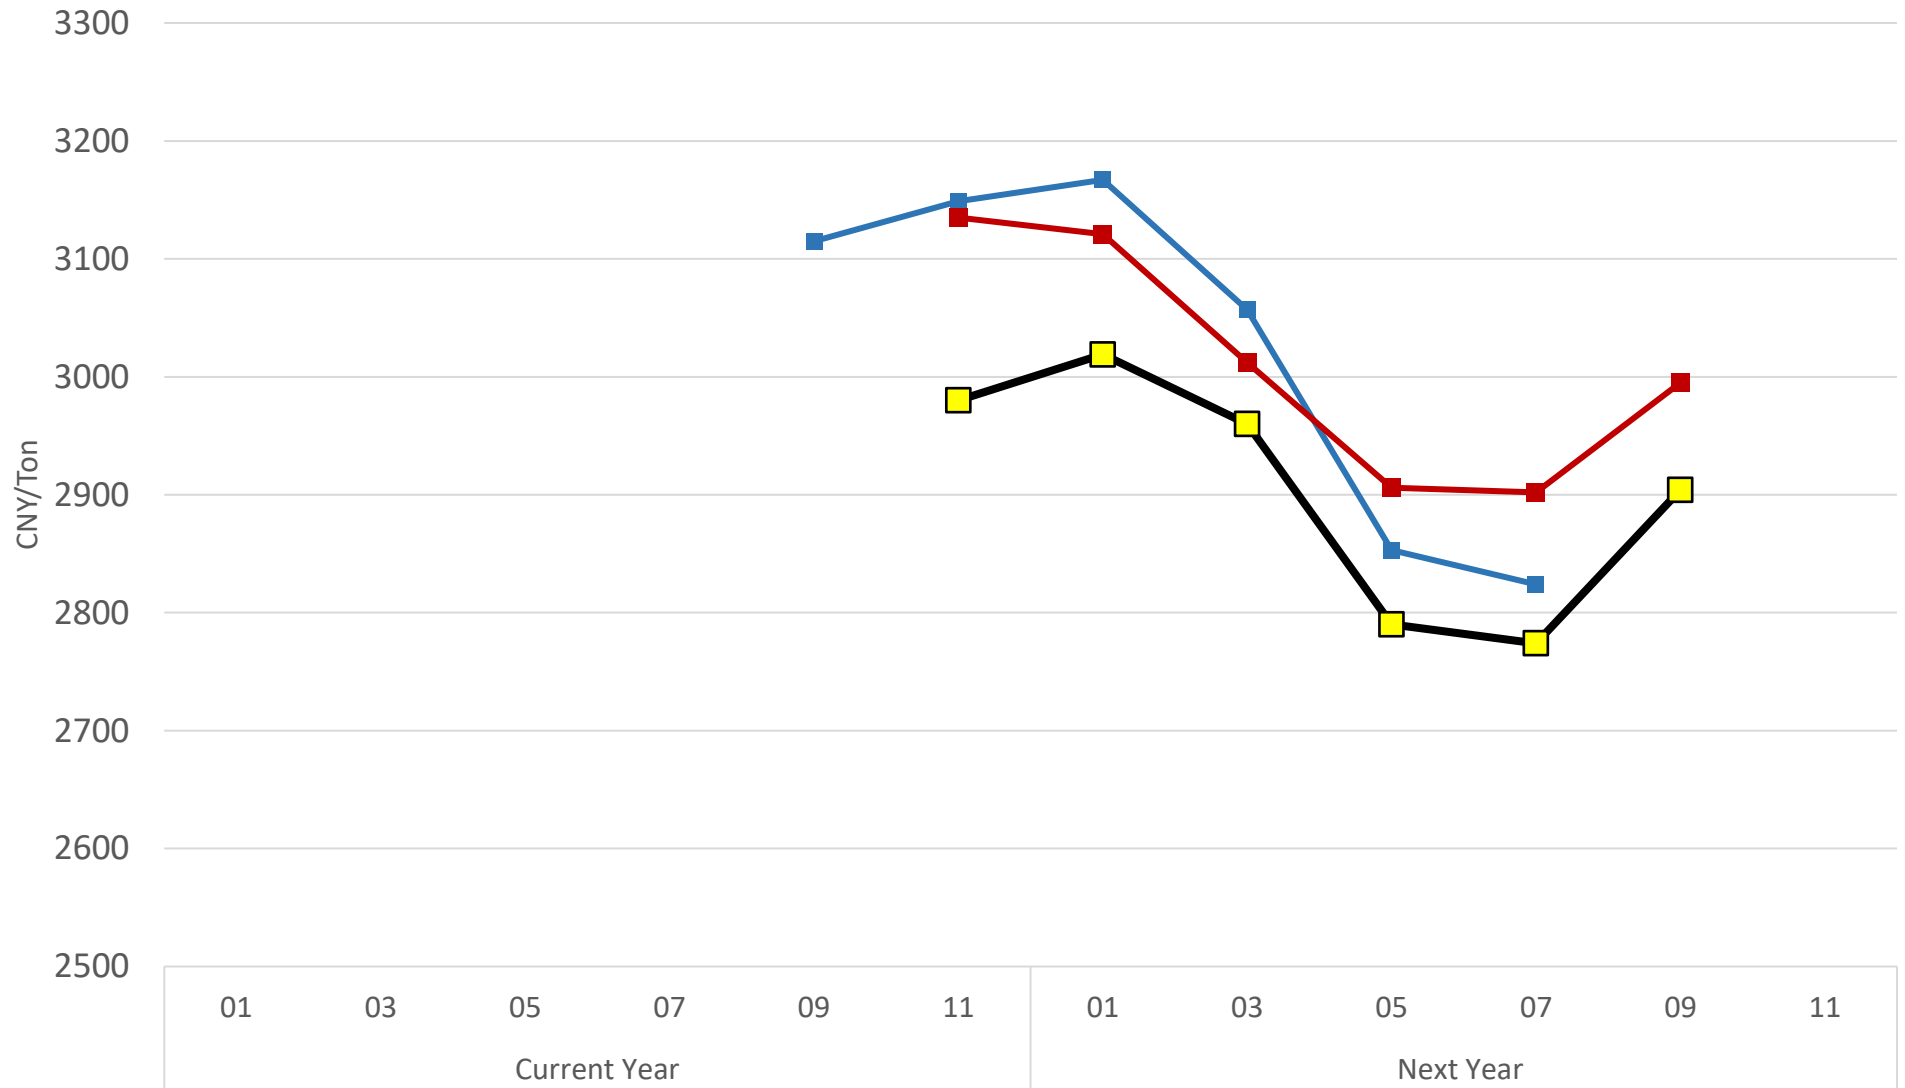

DCE Corn Futures Forward Curve

Today 1 Month Prior 1 Year Prior

DCE Corn Calendar Spreads - Jan/May (F/K)

DCE Corn Calendar Spreads - May/Sept (K/U)

DCE Corn Calendar Spreads - Sept/Jan (U/F)

(New Spread not listed until January 2026)

DCE Soybean Futures Forward Curve

Today 1 Month Prior 1 Year Prior

DCE Soybean Calendar Spreads - Jan/May (F/K)

DCE Soybean Calendar Spreads - May/Sept (K/U)

DCE Soybean Calendar Spreads - Sept/Jan (U/F)

(New Spread not listed until January 2026)

DCE Soybean Meal Futures Forward Curve

Today 1 Month Prior 1 Year Prior

DCE Soy Meal Calendar Spreads - Jan/May (F/K)

DCE Soy Meal Calendar Spreads - May/Sept (K/U)

DCE Soy Meal Calendar Spreads - Sept/Jan (U/F)

(New Spread not listed until January 2026)

ZCE Rapeseed Meal Futures Forward Curve

■ Today
 ■ 1 Month Prior
 ■ 1 Year Prior

ZCE Rapeseed Meal Calendar Spreads - Jan/May (F/K)

ZCE Rapeseed Meal Calendar Spreads - May/Sept (K/U)