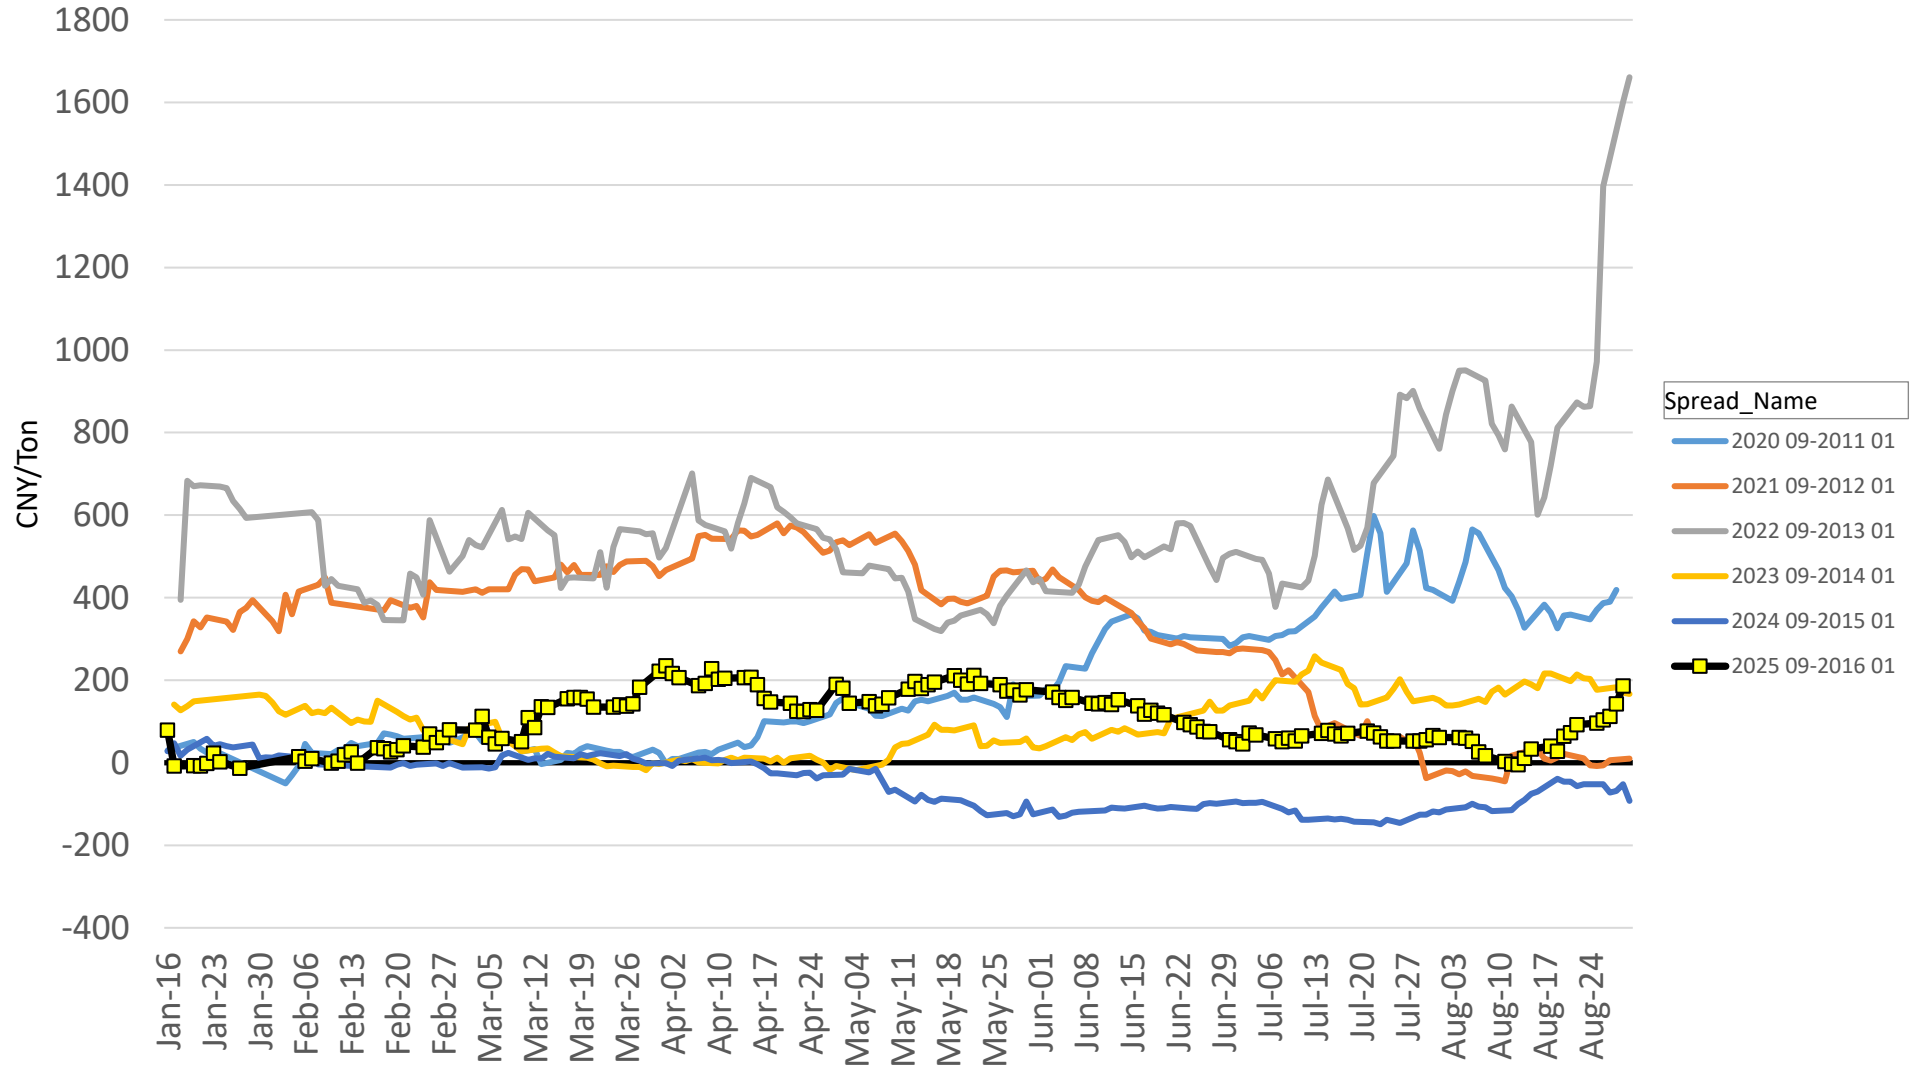

DCE Soy Oil Calendar Spreads - May/Sept (K/U)

DCE Soy Oil Calendar Spreads - Sept/Jan (U/F)

(New Spread not listed until January 2026)

ZCE Rapeseed Oil Futures Forward Curve

Today 1 Month Prior 1 Year Prior

ZCE Rapeseed Oil Calendar Spreads - Jan/May (F/K)

RelativeDate

ZCE Rapeseed Oil Calendar Spreads - May/Sept (K/U)

RelativeDate

ZCE Rapeseed Oil Calendar Spreads - Sept/Jan (U/F)

(New Spread not listed until January 2026)

RelativeDate

DCE Live Hog Futures Forward Curve

Today 1 Month Prior 1 Year Prior

DCE Live Hog Calendar Spreads - Jan/May (F/K)

DCE Live Hogs Calendar Spreads - May/Sept (K/U)

(September 2026 contract won't be listed until September 2025)

DCE Live Hogs Calendar Spreads - Sept/Jan (U/F)

(New Spread not listed until January 2026)