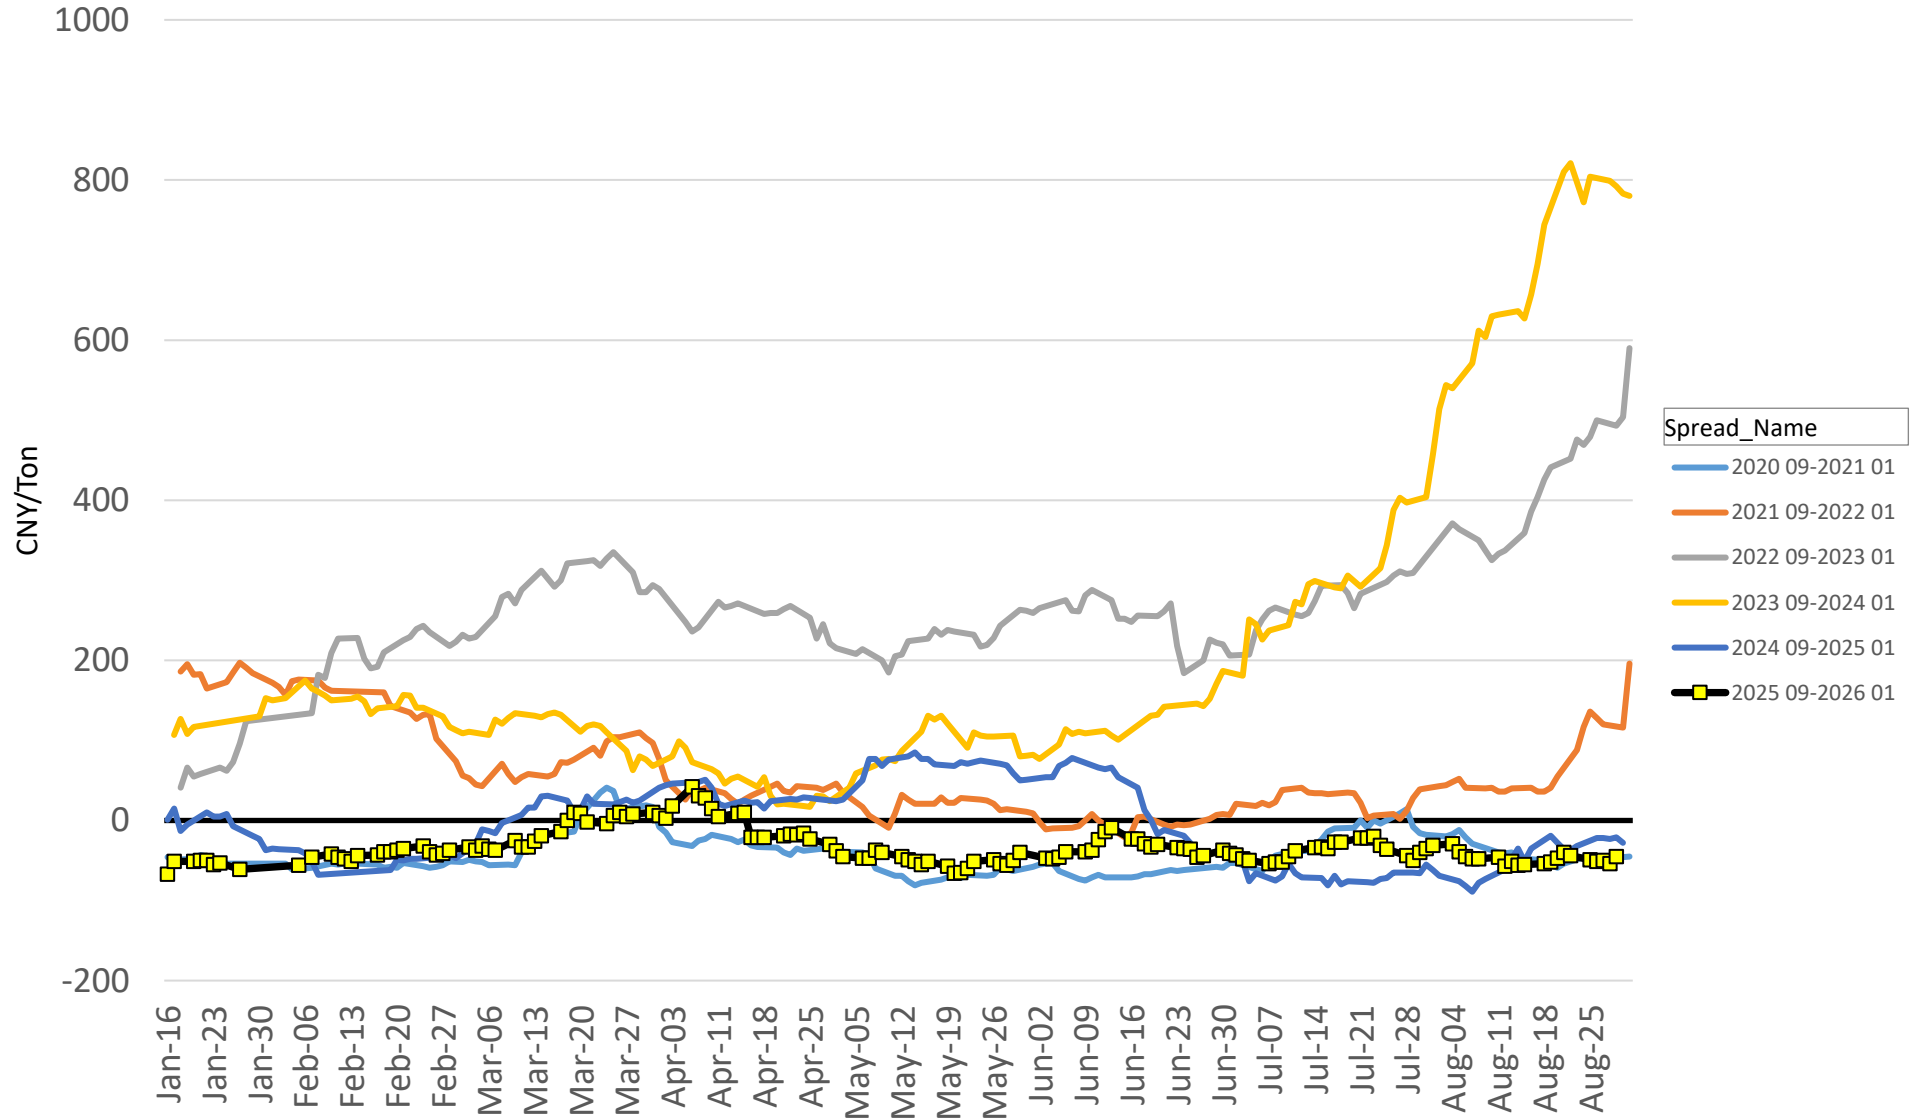

DCE Corn Futures Forward Curve

Today 1 Month Prior 1 Year Prior

DCE Corn Calendar Spreads - Jan/May (F/K)

DCE Corn Calendar Spreads - May/Sept (K/U)

DCE Corn Calendar Spreads - Sept/Jan (U/F)

(New Spread not listed until January 2026)

DCE Soybean Futures Forward Curve

Today 1 Month Prior 1 Year Prior

DCE Soybean Calendar Spreads - Jan/May (F/K)

DCE Soybean Calendar Spreads - May/Sept (K/U)

DCE Soybean Calendar Spreads - Sept/Jan (U/F)

(New Spread not listed until January 2026)

DCE Soybean Meal Futures Forward Curve

Today 1 Month Prior 1 Year Prior

DCE Soy Meal Calendar Spreads - Jan/May (F/K)

DCE Soy Meal Calendar Spreads - May/Sept (K/U)

DCE Soy Meal Calendar Spreads - Sept/Jan (U/F)

(New Spread not listed until January 2026)

ZCE Rapeseed Meal Futures Forward Curve

■ Today
 ■ 1 Month Prior
 ■ 1 Year Prior

ZCE Rapeseed Meal Calendar Spreads - Jan/May (F/K)

ZCE Rapeseed Meal Calendar Spreads - May/Sept (K/U)