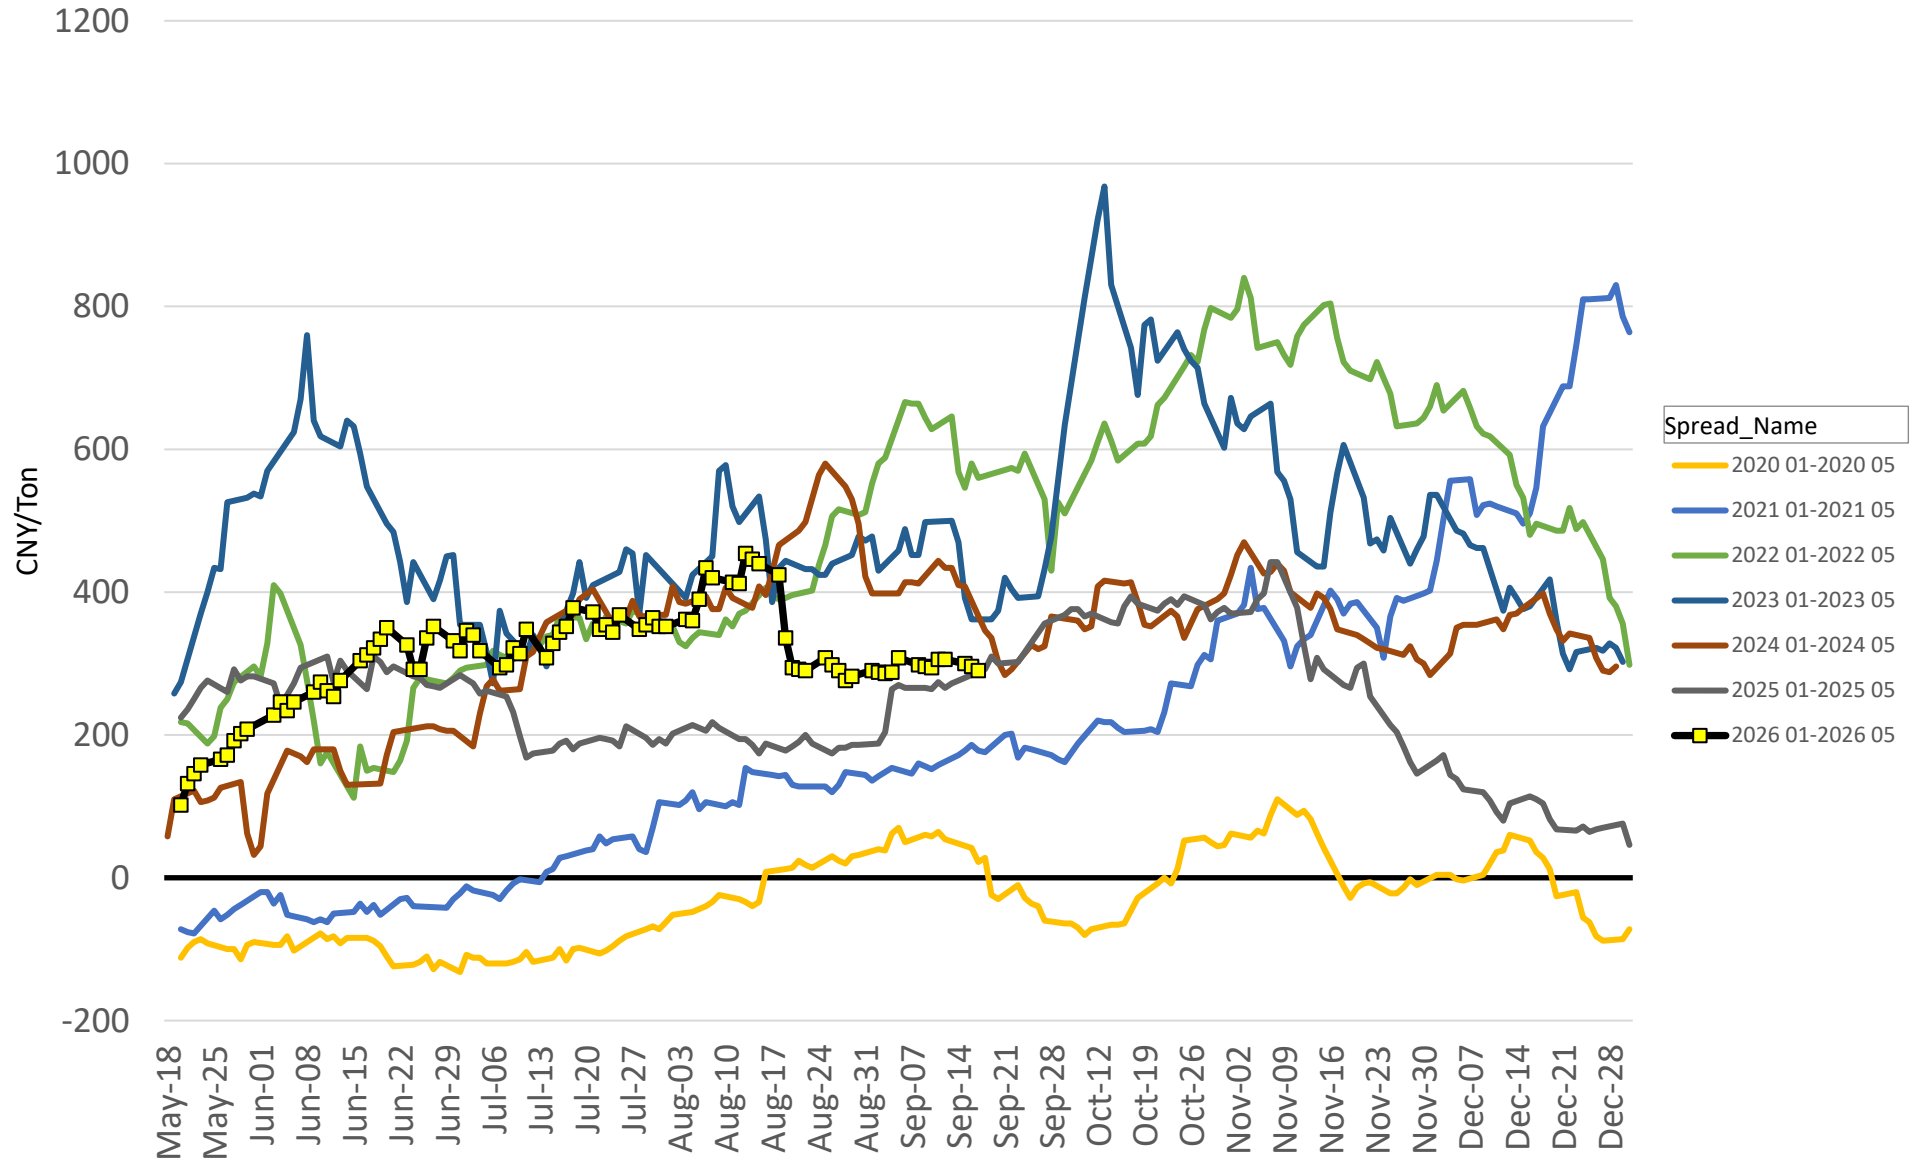

(New Spread not listed until January 2026)

ZCE Rapeseed Meal Futures Forward Curve

■ Today
 ■ 1 Month Prior
 ■ 1 Year Prior

ZCE Rapeseed Meal Calendar Spreads - Jan/May (F/K)

ZCE Rapeseed Meal Calendar Spreads - May/Sept (K/U)

ZCE Rapeseed Meal Calendar Spreads - Sept/Jan (U/F)

(New Spread not listed until January 2026)

DCE Soy Oil Futures Forward Curve

■ Today
 ■ 1 Month Prior
 ■ 1 Year Prior

DCE Soy Oil Calendar Spreads - Jan/May (F/K)

DCE Soy Oil Calendar Spreads - May/Sept (K/U)

DCE Soy Oil Calendar Spreads - Sept/Jan (U/F)

(New Spread not listed until January 2026)

ZCE Rapeseed Oil Futures Forward Curve

Today 1 Month Prior 1 Year Prior

ZCE Rapeseed Oil Calendar Spreads - Jan/May (F/K)

RelativeDate

ZCE Rapeseed Oil Calendar Spreads - May/Sept (K/U)

RelativeDate

ZCE Rapeseed Oil Calendar Spreads - Sept/Jan (U/F)

(New Spread not listed until January 2026)