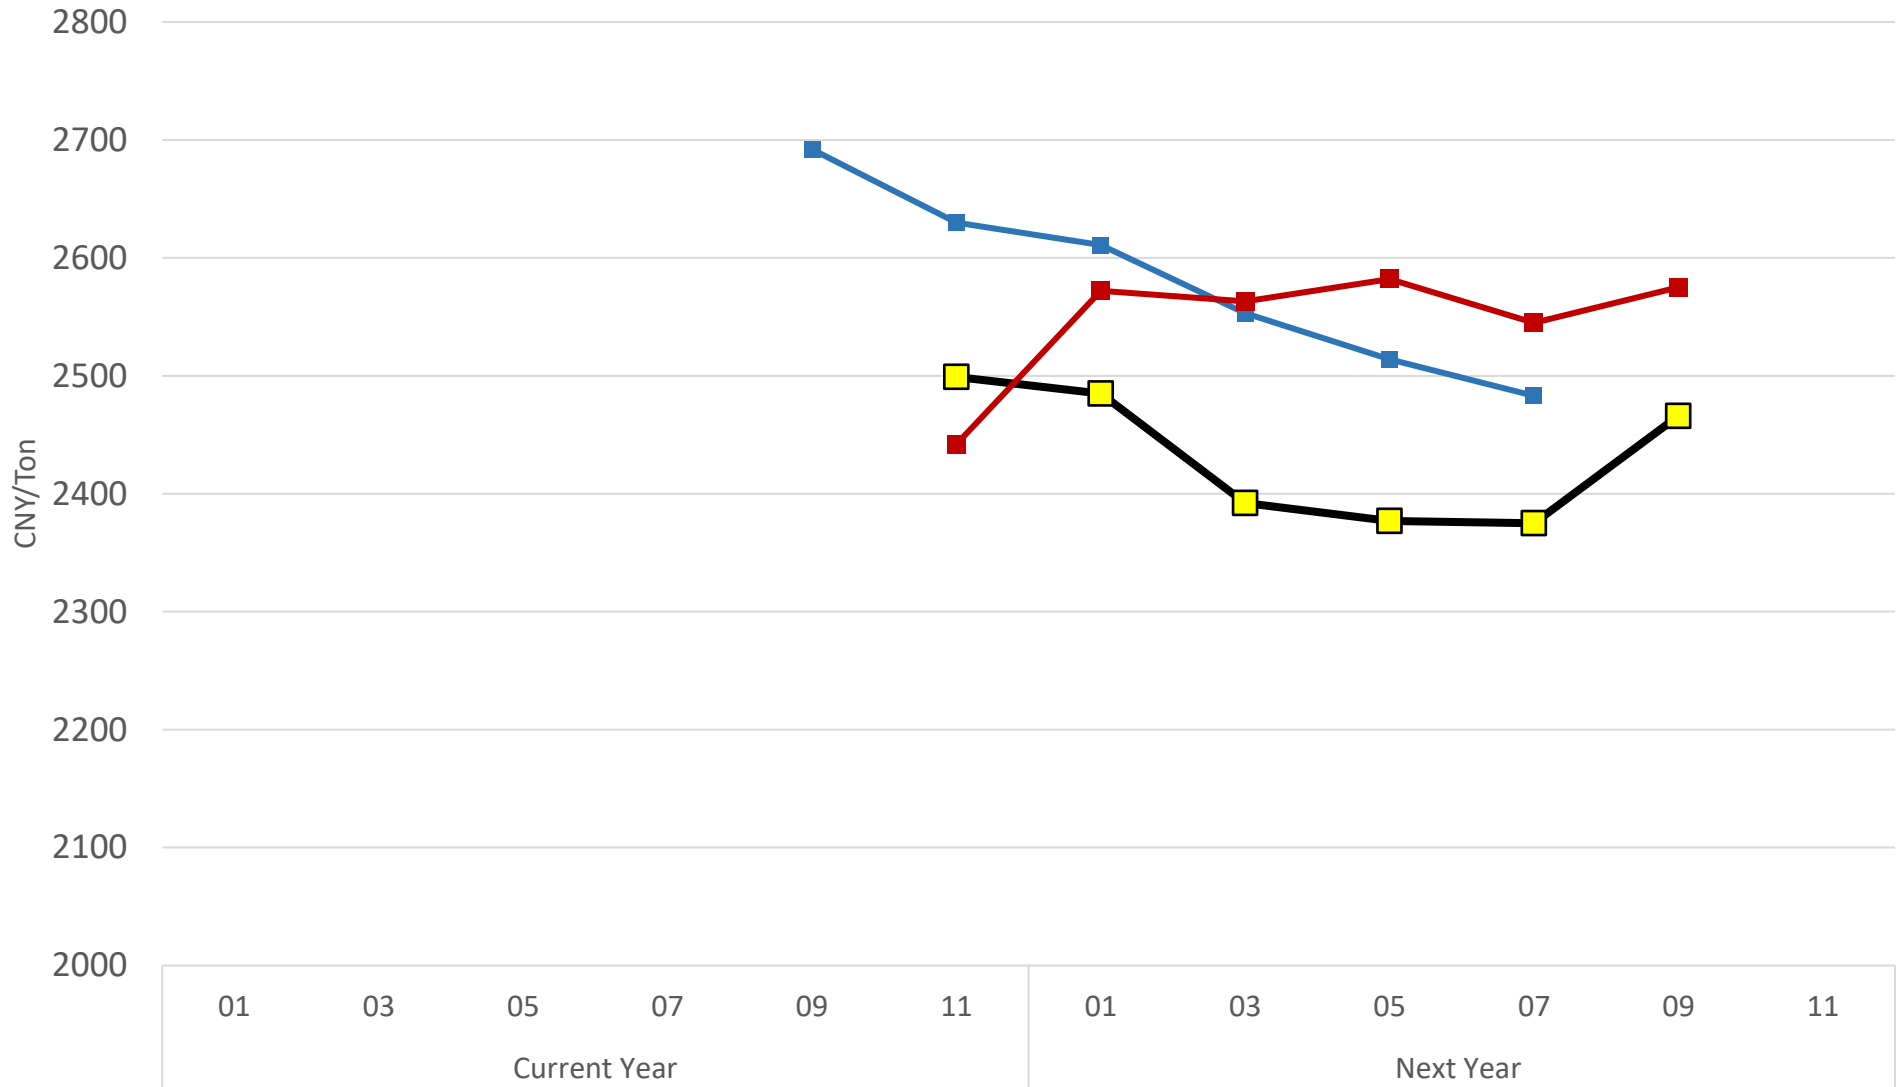

DCE Corn Futures Forward Curve

Today 1 Month Prior 1 Year Prior

DCE Corn Calendar Spreads - Jan/May (F/K)

DCE Corn Calendar Spreads - May/Sept (K/U)

DCE Corn Calendar Spreads - Sept/Jan (U/F)

(New Spread not listed until January 2026)

DCE Soybean Futures Forward Curve

Today 1 Month Prior 1 Year Prior

DCE Soybean Calendar Spreads - Jan/May (F/K)

DCE Soybean Calendar Spreads - May/Sept (K/U)

DCE Soybean Calendar Spreads - Sept/Jan (U/F)

(New Spread not listed until January 2026)

DCE Soybean Meal Futures Forward Curve

Today 1 Month Prior 1 Year Prior

DCE Soy Meal Calendar Spreads - Jan/May (F/K)

DCE Soy Meal Calendar Spreads - May/Sept (K/U)

DCE Soy Meal Calendar Spreads - Sept/Jan (U/F)

(New Spread not listed until January 2026)

ZCE Rapeseed Meal Futures Forward Curve

■ Today
 ■ 1 Month Prior
 ■ 1 Year Prior

ZCE Rapeseed Meal Calendar Spreads - Jan/May (F/K)

ZCE Rapeseed Meal Calendar Spreads - May/Sept (K/U)