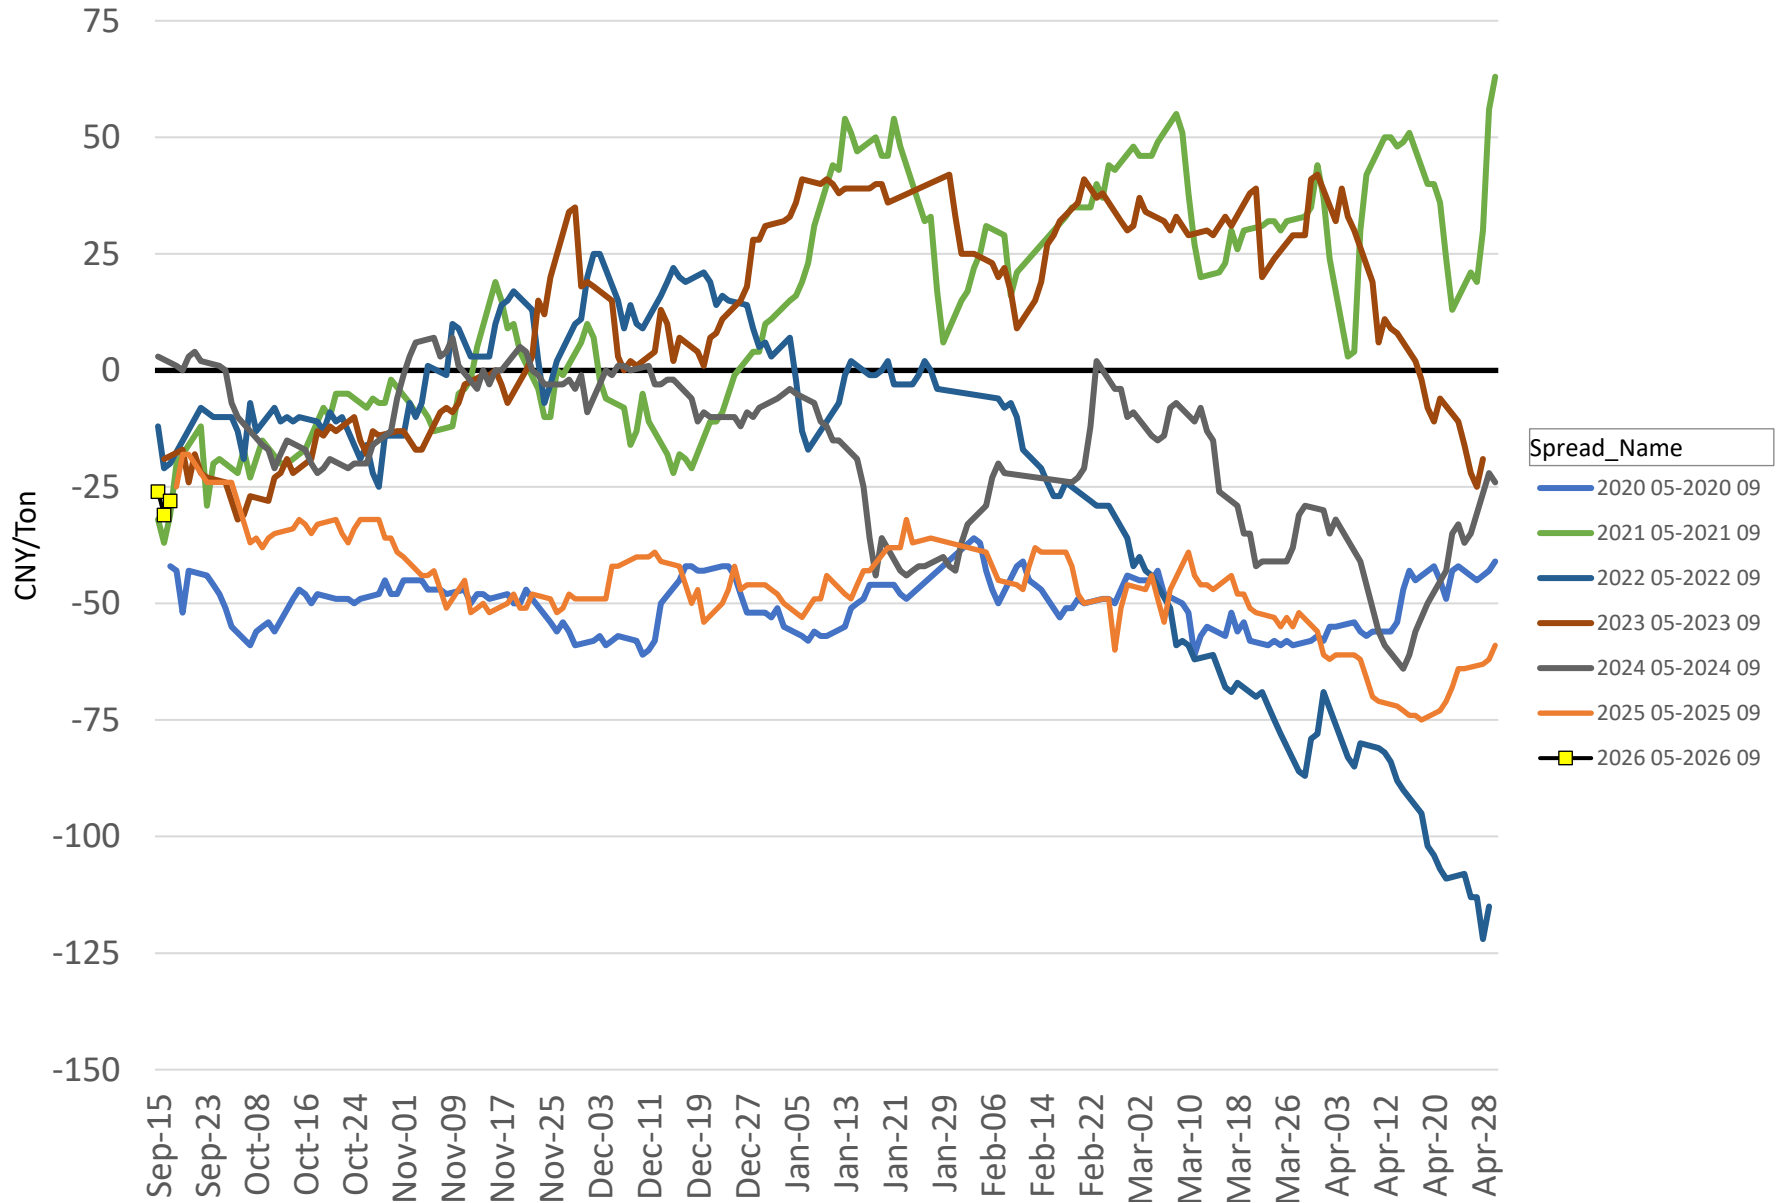

DCE Corn Futures Forward Curve

Today 1 Month Prior 1 Year Prior

DCE Corn Calendar Spreads - Jan/May (F/K)

DCE Corn Calendar Spreads - May/Sept (K/U)

DCE Corn Calendar Spreads - Sept/Jan (U/F)

(New Spread not listed until January 2026)

DCE Soybean Futures Forward Curve

Today 1 Month Prior 1 Year Prior

DCE Soybean Calendar Spreads - Jan/May (F/K)

DCE Soybean Calendar Spreads - May/Sept (K/U)

DCE Soybean Calendar Spreads - Sept/Jan (U/F)

(New Spread not listed until January 2026)

DCE Soybean Meal Futures Forward Curve

Today 1 Month Prior 1 Year Prior

DCE Soy Meal Calendar Spreads - Jan/May (F/K)

DCE Soy Meal Calendar Spreads - May/Sept (K/U)

DCE Soy Meal Calendar Spreads - Sept/Jan (U/F)

(New Spread not listed until January 2026)

ZCE Rapeseed Meal Futures Forward Curve

■ Today
 ■ 1 Month Prior
 ■ 1 Year Prior

ZCE Rapeseed Meal Calendar Spreads - Jan/May (F/K)

ZCE Rapeseed Meal Calendar Spreads - May/Sept (K/U)