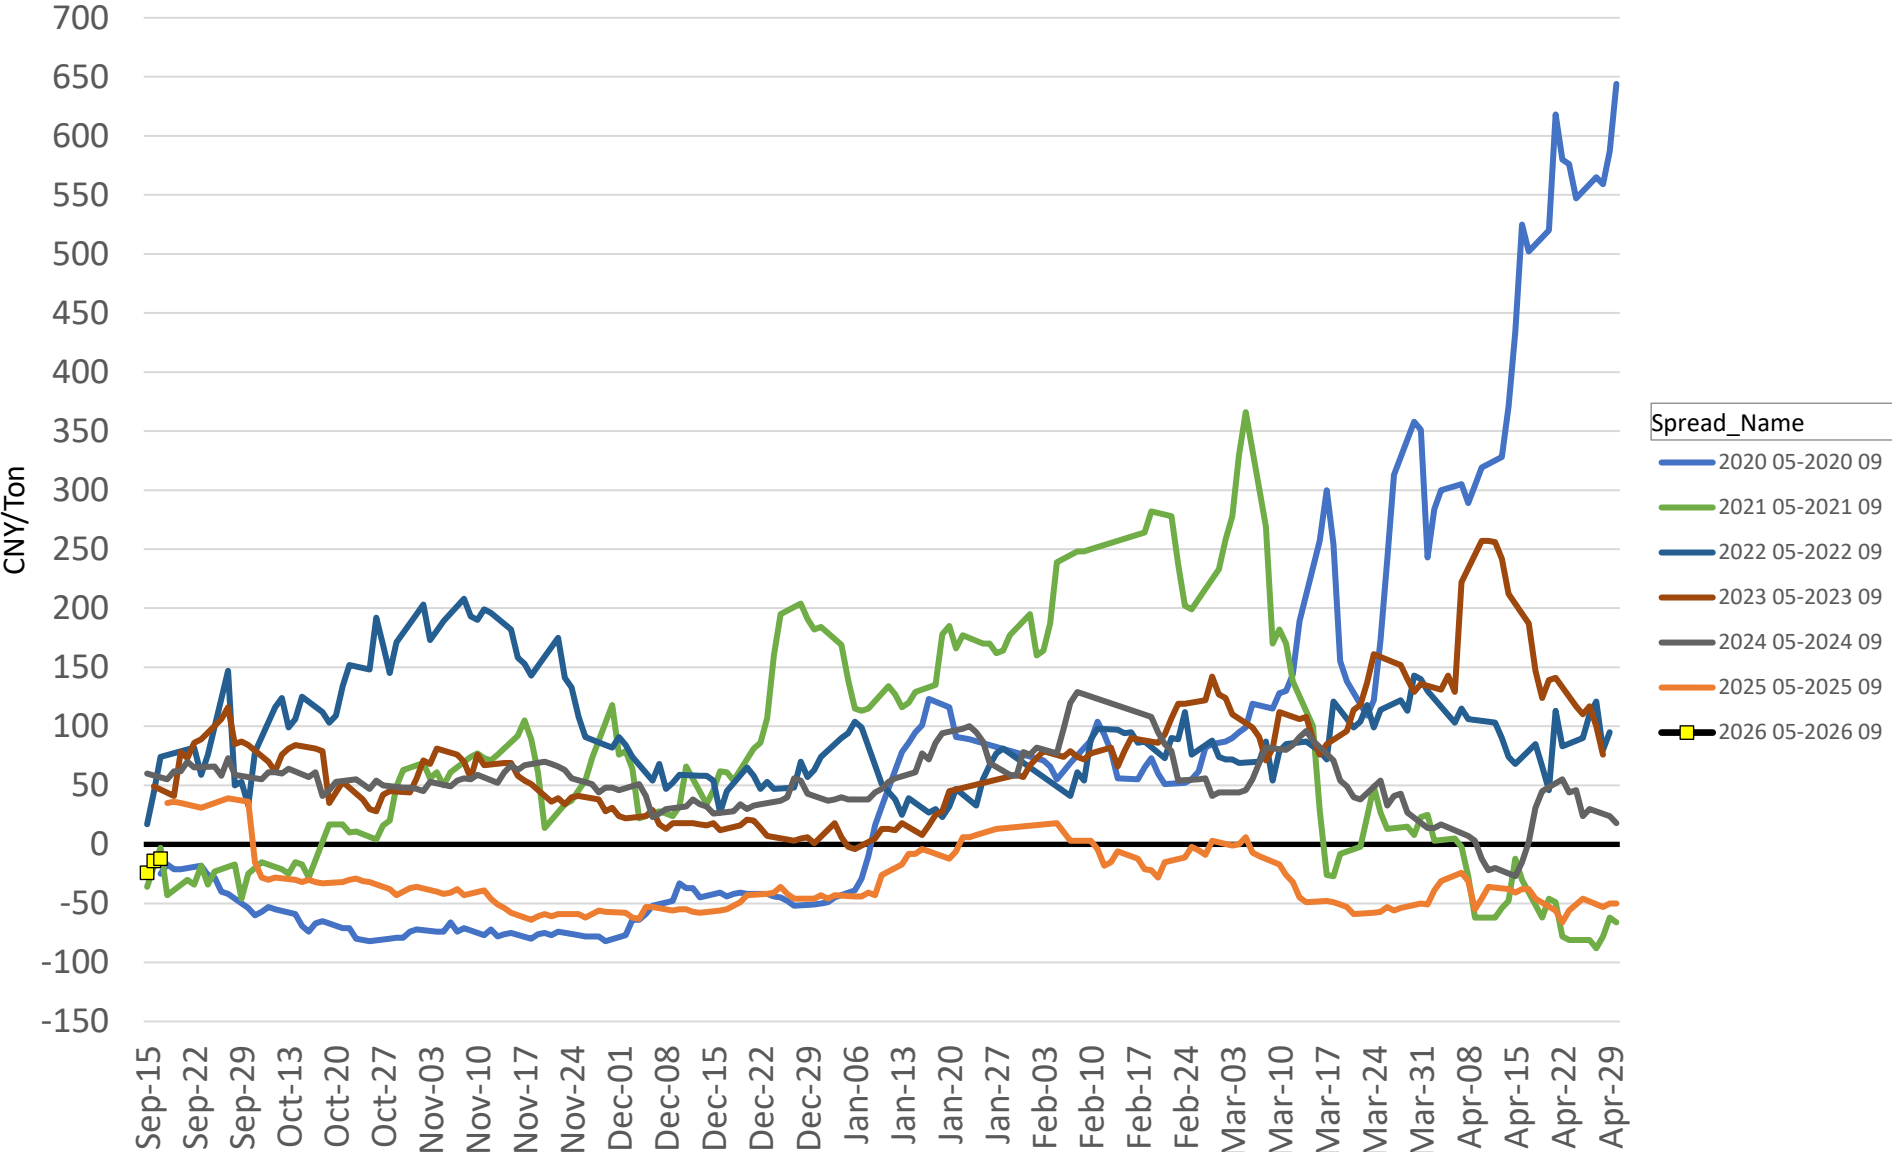

DCE Corn Futures Forward Curve

Today 1 Month Prior 1 Year Prior

DCE Corn Calendar Spreads - Jan/May (F/K)

DCE Corn Calendar Spreads - May/Sept (K/U)

DCE Corn Calendar Spreads - Sept/Jan (U/F)

(New Spread not listed until January 2026)

DCE Soybean Futures Forward Curve

Today 1 Month Prior 1 Year Prior

DCE Soybean Calendar Spreads - Jan/May (F/K)

DCE Soybean Calendar Spreads - May/Sept (K/U)

DCE Soybean Calendar Spreads - Sept/Jan (U/F)

(New Spread not listed until January 2026)

DCE Soybean Meal Futures Forward Curve

Today 1 Month Prior 1 Year Prior

DCE Soy Meal Calendar Spreads - Jan/May (F/K)

DCE Soy Meal Calendar Spreads - May/Sept (K/U)

DCE Soy Meal Calendar Spreads - Sept/Jan (U/F)

(New Spread not listed until January 2026)

ZCE Rapeseed Meal Futures Forward Curve

■ Today
 ■ 1 Month Prior
 ■ 1 Year Prior

ZCE Rapeseed Meal Calendar Spreads - Jan/May (F/K)

ZCE Rapeseed Meal Calendar Spreads - May/Sept (K/U)