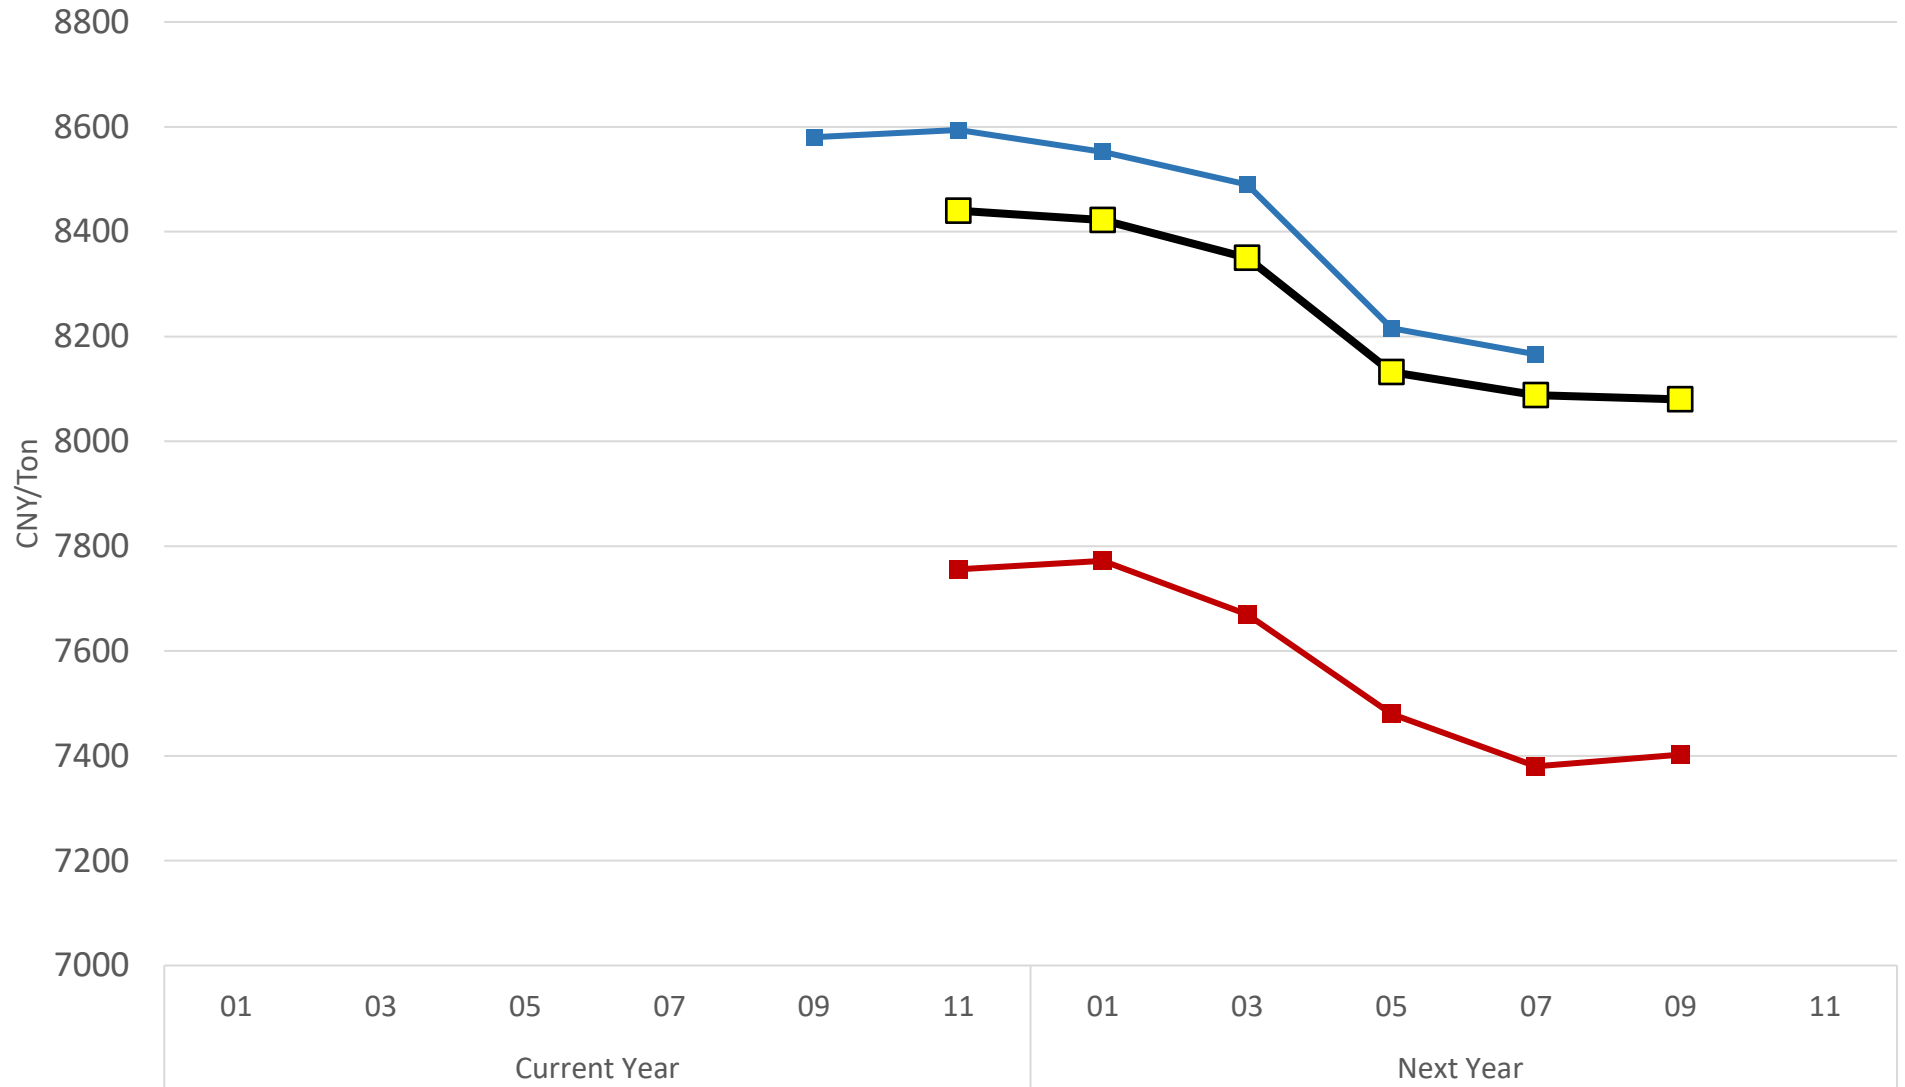

DCE Soybean Meal Futures Forward Curve

Today 1 Month Prior 1 Year Prior

DCE Soy Meal Calendar Spreads - Jan/May (F/K)

DCE Soy Meal Calendar Spreads - May/Sept (K/U)

DCE Soy Meal Calendar Spreads - Sept/Jan (U/F)

(New Spread not listed until January 2026)

ZCE Rapeseed Meal Futures Forward Curve

■ Today
 ■ 1 Month Prior
 ■ 1 Year Prior

ZCE Rapeseed Meal Calendar Spreads - Jan/May (F/K)

ZCE Rapeseed Meal Calendar Spreads - May/Sept (K/U)

ZCE Rapeseed Meal Calendar Spreads - Sept/Jan (U/F)

(New Spread not listed until January 2026)

DCE Soy Oil Futures Forward Curve

■ Today
 ■ 1 Month Prior
 ■ 1 Year Prior

DCE Soy Oil Calendar Spreads - Jan/May (F/K)

DCE Soy Oil Calendar Spreads - May/Sept (K/U)

DCE Soy Oil Calendar Spreads - Sept/Jan (U/F)

(New Spread not listed until January 2026)

ZCE Rapeseed Oil Futures Forward Curve

Today 1 Month Prior 1 Year Prior