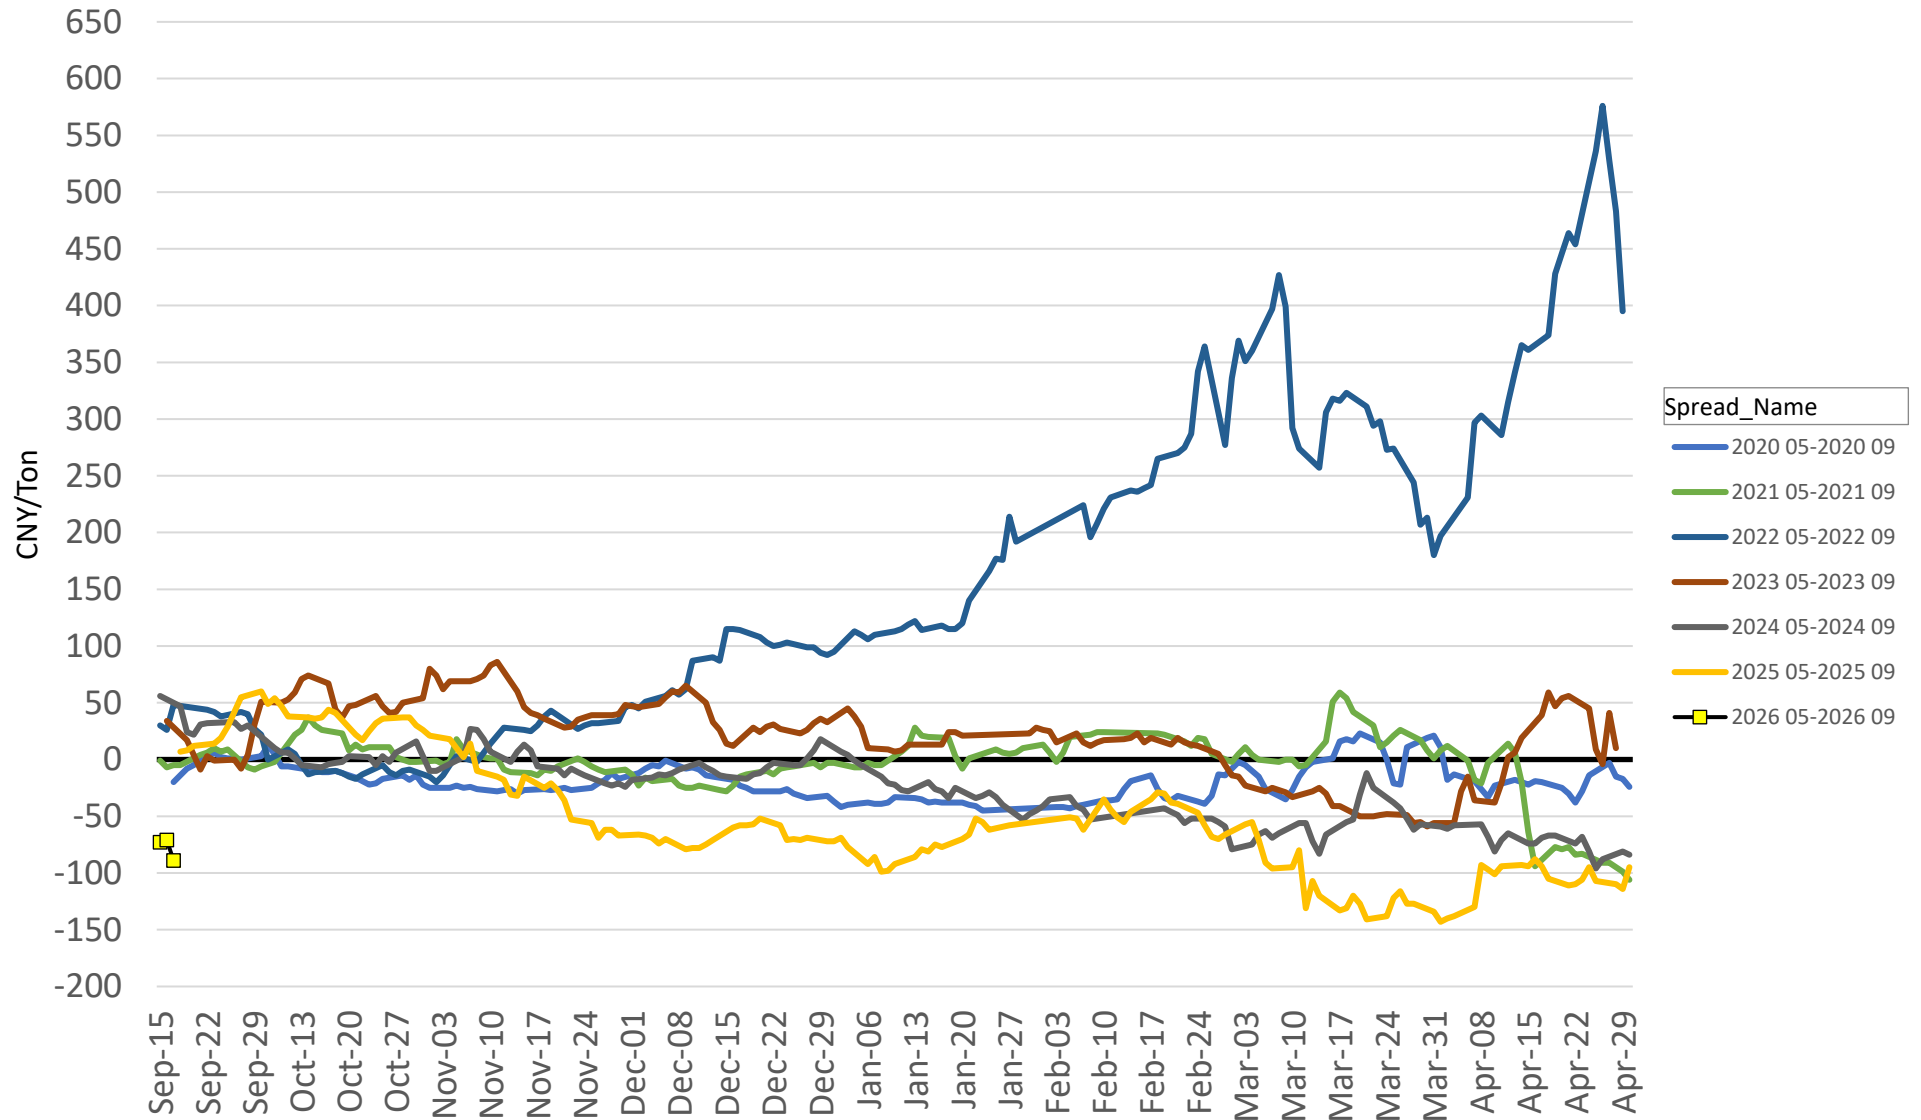

DCE Soybean Futures Forward Curve

Today 1 Month Prior 1 Year Prior

DCE Soybean Calendar Spreads - Jan/May (F/K)

DCE Soybean Calendar Spreads - May/Sept (K/U)

DCE Soybean Calendar Spreads - Sept/Jan (U/F)

(New Spread not listed until January 2026)

(New Spread not listed until January 2026)

ZCE Rapeseed Meal Futures Forward Curve

■ Today
 ■ 1 Month Prior
 ■ 1 Year Prior

ZCE Rapeseed Meal Calendar Spreads - Jan/May (F/K)

ZCE Rapeseed Meal Calendar Spreads - May/Sept (K/U)

ZCE Rapeseed Meal Calendar Spreads - Sept/Jan (U/F)

(New Spread not listed until January 2026)

DCE Soy Oil Futures Forward Curve

■ Today
 ■ 1 Month Prior
 ■ 1 Year Prior

DCE Soy Oil Calendar Spreads - Jan/May (F/K)

DCE Soy Oil Calendar Spreads - May/Sept (K/U)

DCE Soy Oil Calendar Spreads - Sept/Jan (U/F)

(New Spread not listed until January 2026)

ZCE Rapeseed Oil Futures Forward Curve

Today 1 Month Prior 1 Year Prior