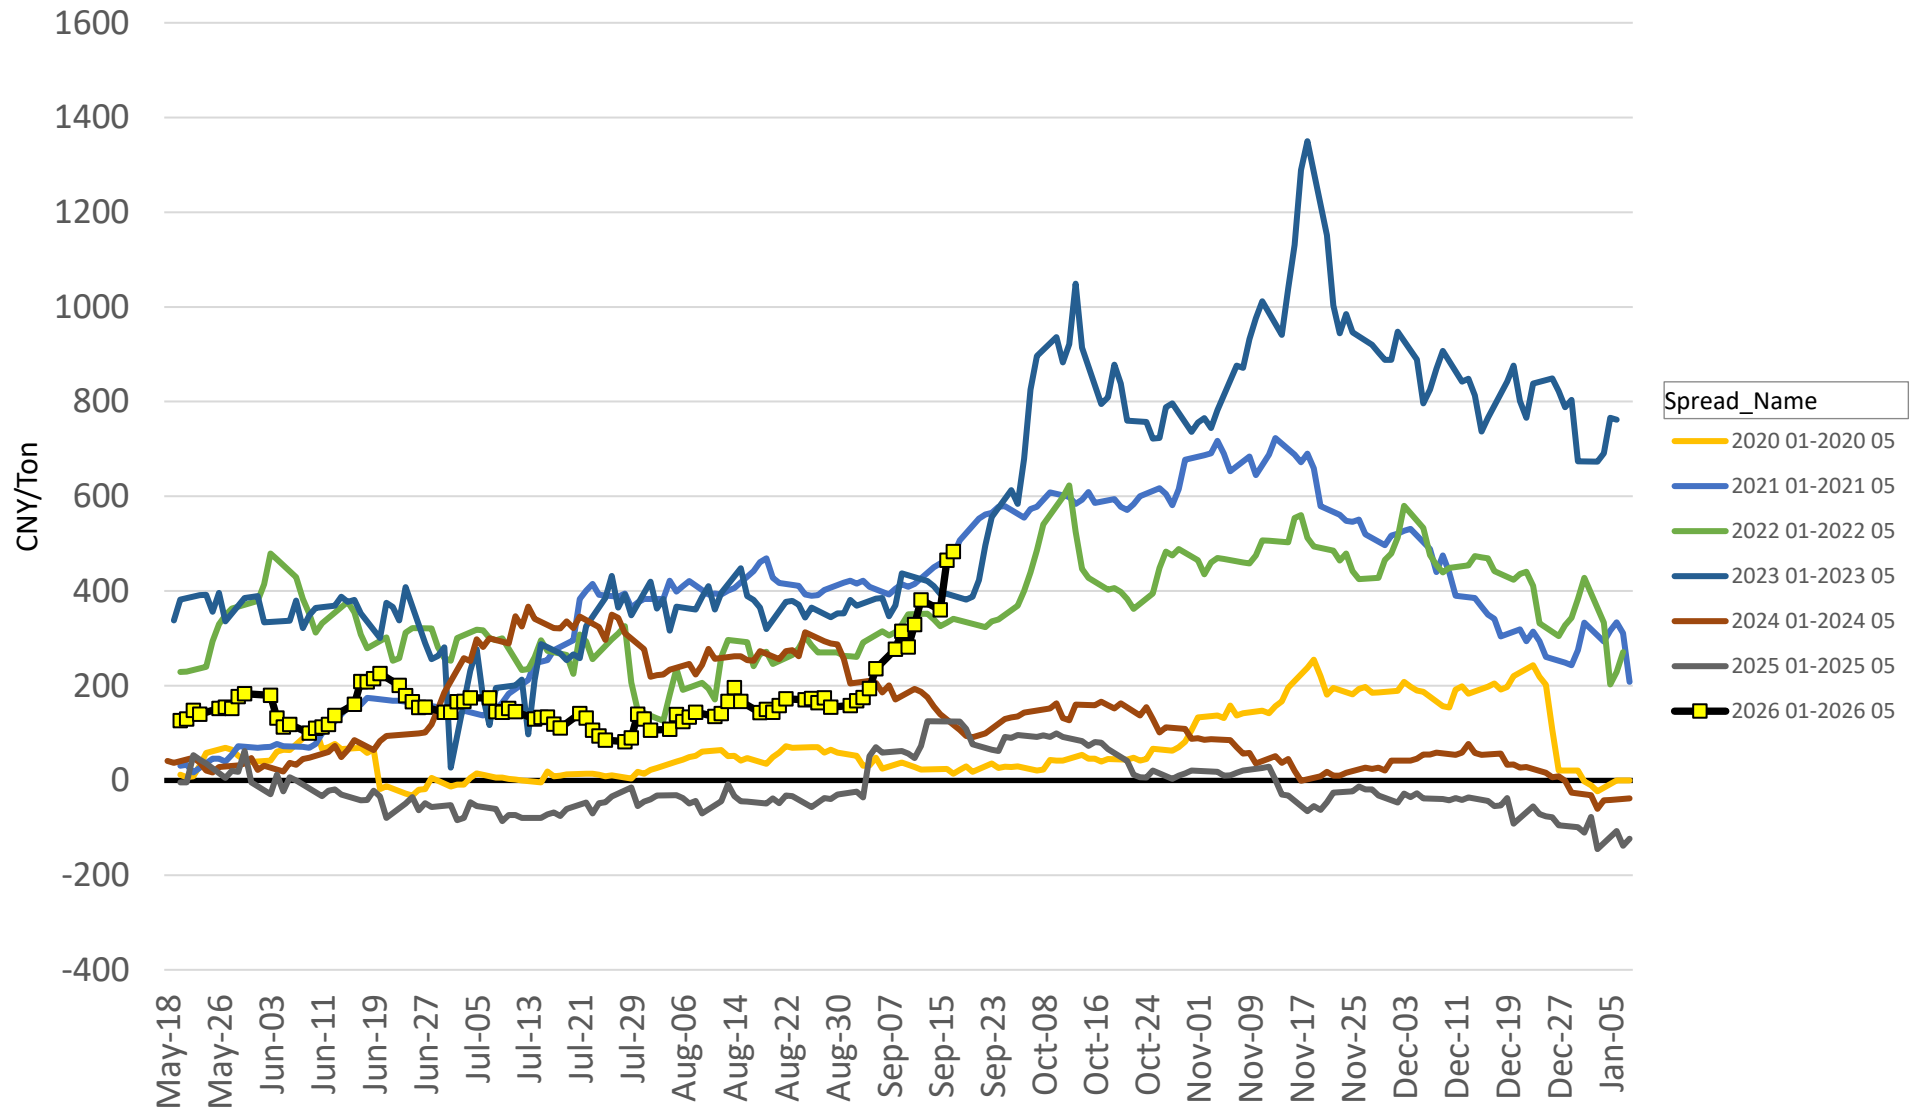

ZCE Rapeseed Meal Calendar Spreads - Sept/Jan (U/F)

(New Spread not listed until January 2026)

DCE Soy Oil Futures Forward Curve

■ Today
 ■ 1 Month Prior
 ■ 1 Year Prior

DCE Soy Oil Calendar Spreads - Jan/May (F/K)

DCE Soy Oil Calendar Spreads - May/Sept (K/U)

DCE Soy Oil Calendar Spreads - Sept/Jan (U/F)

(New Spread not listed until January 2026)

ZCE Rapeseed Oil Futures Forward Curve

Today 1 Month Prior 1 Year Prior

ZCE Rapeseed Oil Calendar Spreads - Jan/May (F/K)

RelativeDate

ZCE Rapeseed Oil Calendar Spreads - May/Sept (K/U)

RelativeDate

ZCE Rapeseed Oil Calendar Spreads - Sept/Jan (U/F)

(New Spread not listed until January 2026)

RelativeDate

DCE Live Hog Futures Forward Curve

Today 1 Month Prior 1 Year Prior

DCE Live Hog Calendar Spreads - Jan/May (F/K)

DCE Live Hogs Calendar Spreads - May/Sept (K/U)

(September 2026 contract won't be listed until September 2025)