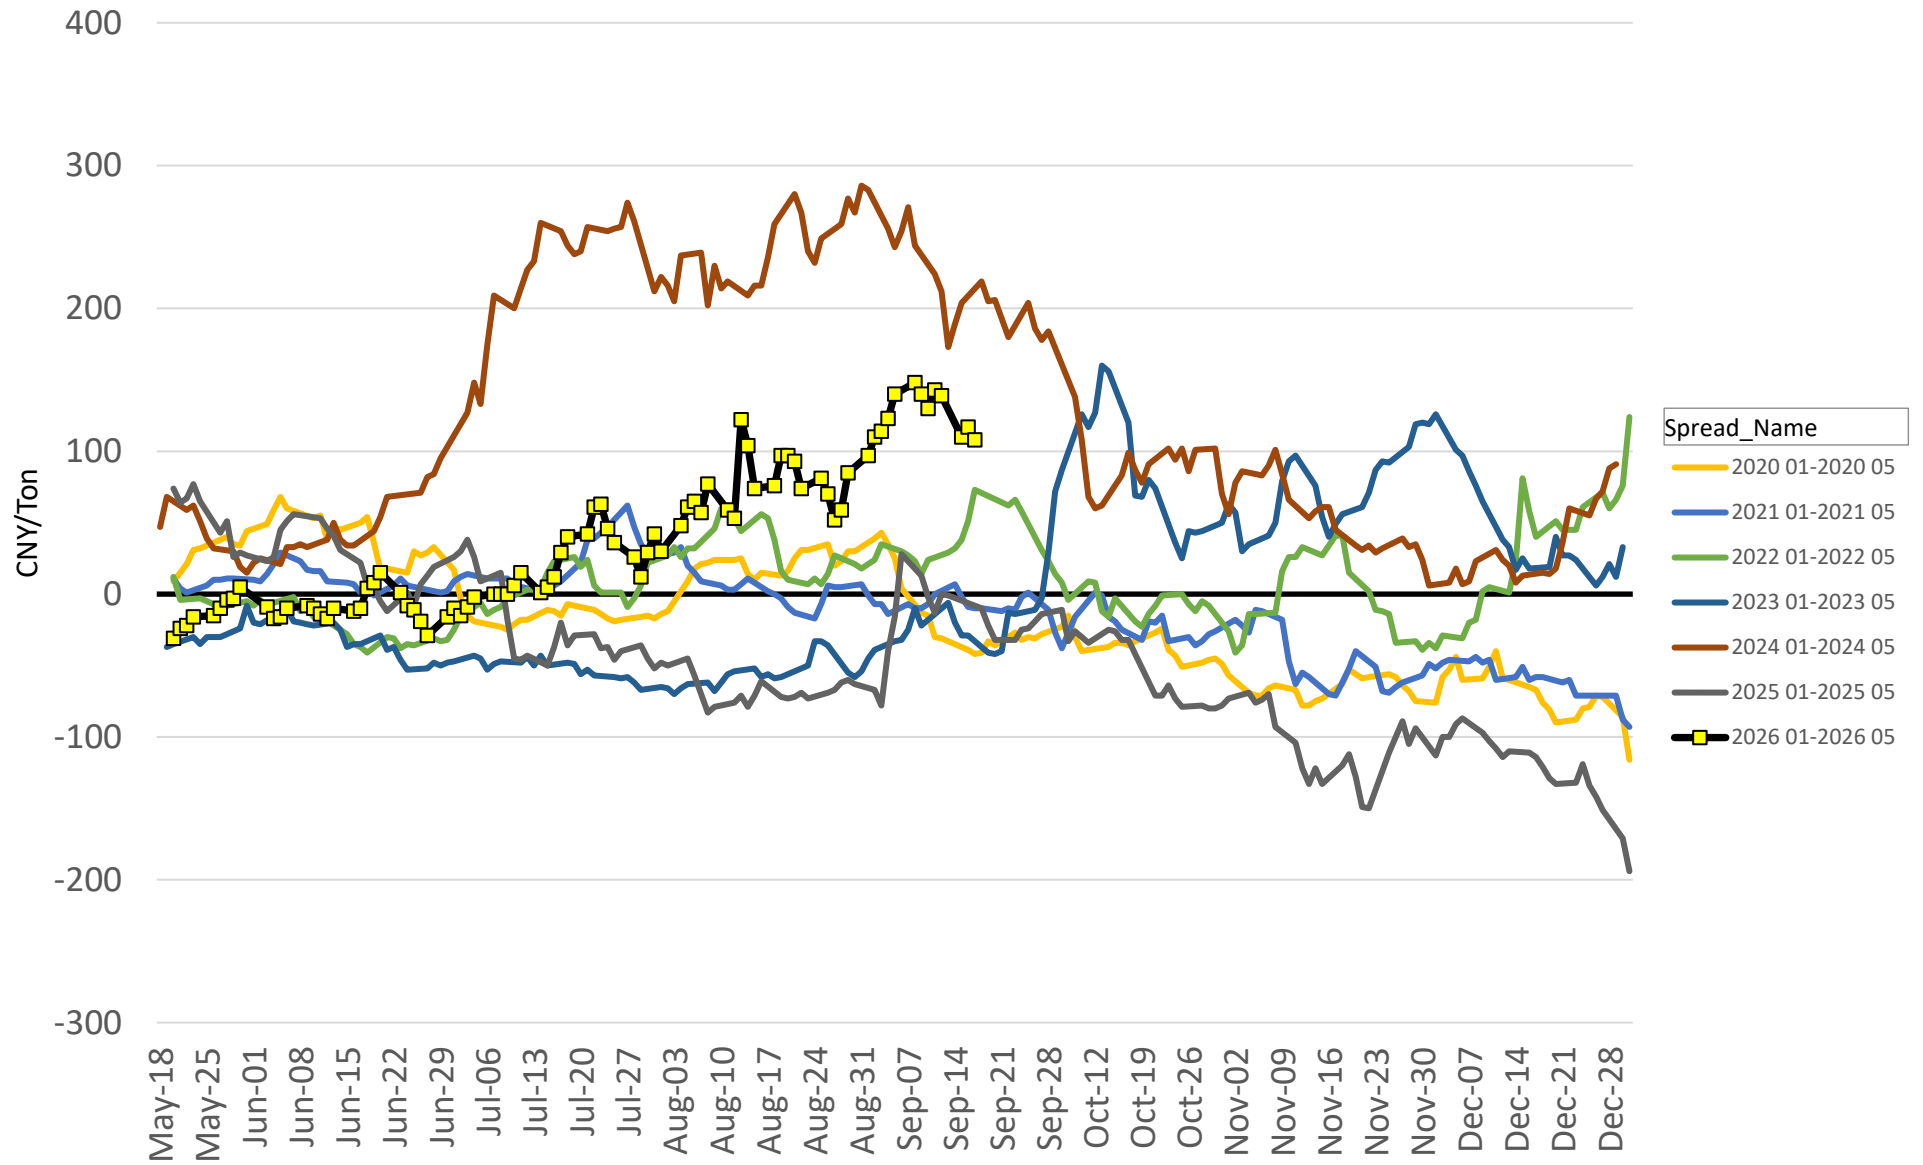

DCE Corn Futures Forward Curve

Today 1 Month Prior 1 Year Prior

DCE Corn Calendar Spreads - Jan/May (F/K)

DCE Corn Calendar Spreads - May/Sept (K/U)

DCE Corn Calendar Spreads - Sept/Jan (U/F)

(New Spread not listed until January 2026)

DCE Soybean Futures Forward Curve

Today 1 Month Prior 1 Year Prior

DCE Soybean Calendar Spreads - Jan/May (F/K)

DCE Soybean Calendar Spreads - May/Sept (K/U)

DCE Soybean Calendar Spreads - Sept/Jan (U/F)

(New Spread not listed until January 2026)

(New Spread not listed until January 2026)

ZCE Rapeseed Meal Futures Forward Curve

■ Today
 ■ 1 Month Prior
 ■ 1 Year Prior

ZCE Rapeseed Meal Calendar Spreads - Jan/May (F/K)

ZCE Rapeseed Meal Calendar Spreads - May/Sept (K/U)

ZCE Rapeseed Meal Calendar Spreads - Sept/Jan (U/F)

(New Spread not listed until January 2026)

DCE Soy Oil Futures Forward Curve

■ Today
 ■ 1 Month Prior
 ■ 1 Year Prior

DCE Soy Oil Calendar Spreads - Jan/May (F/K)