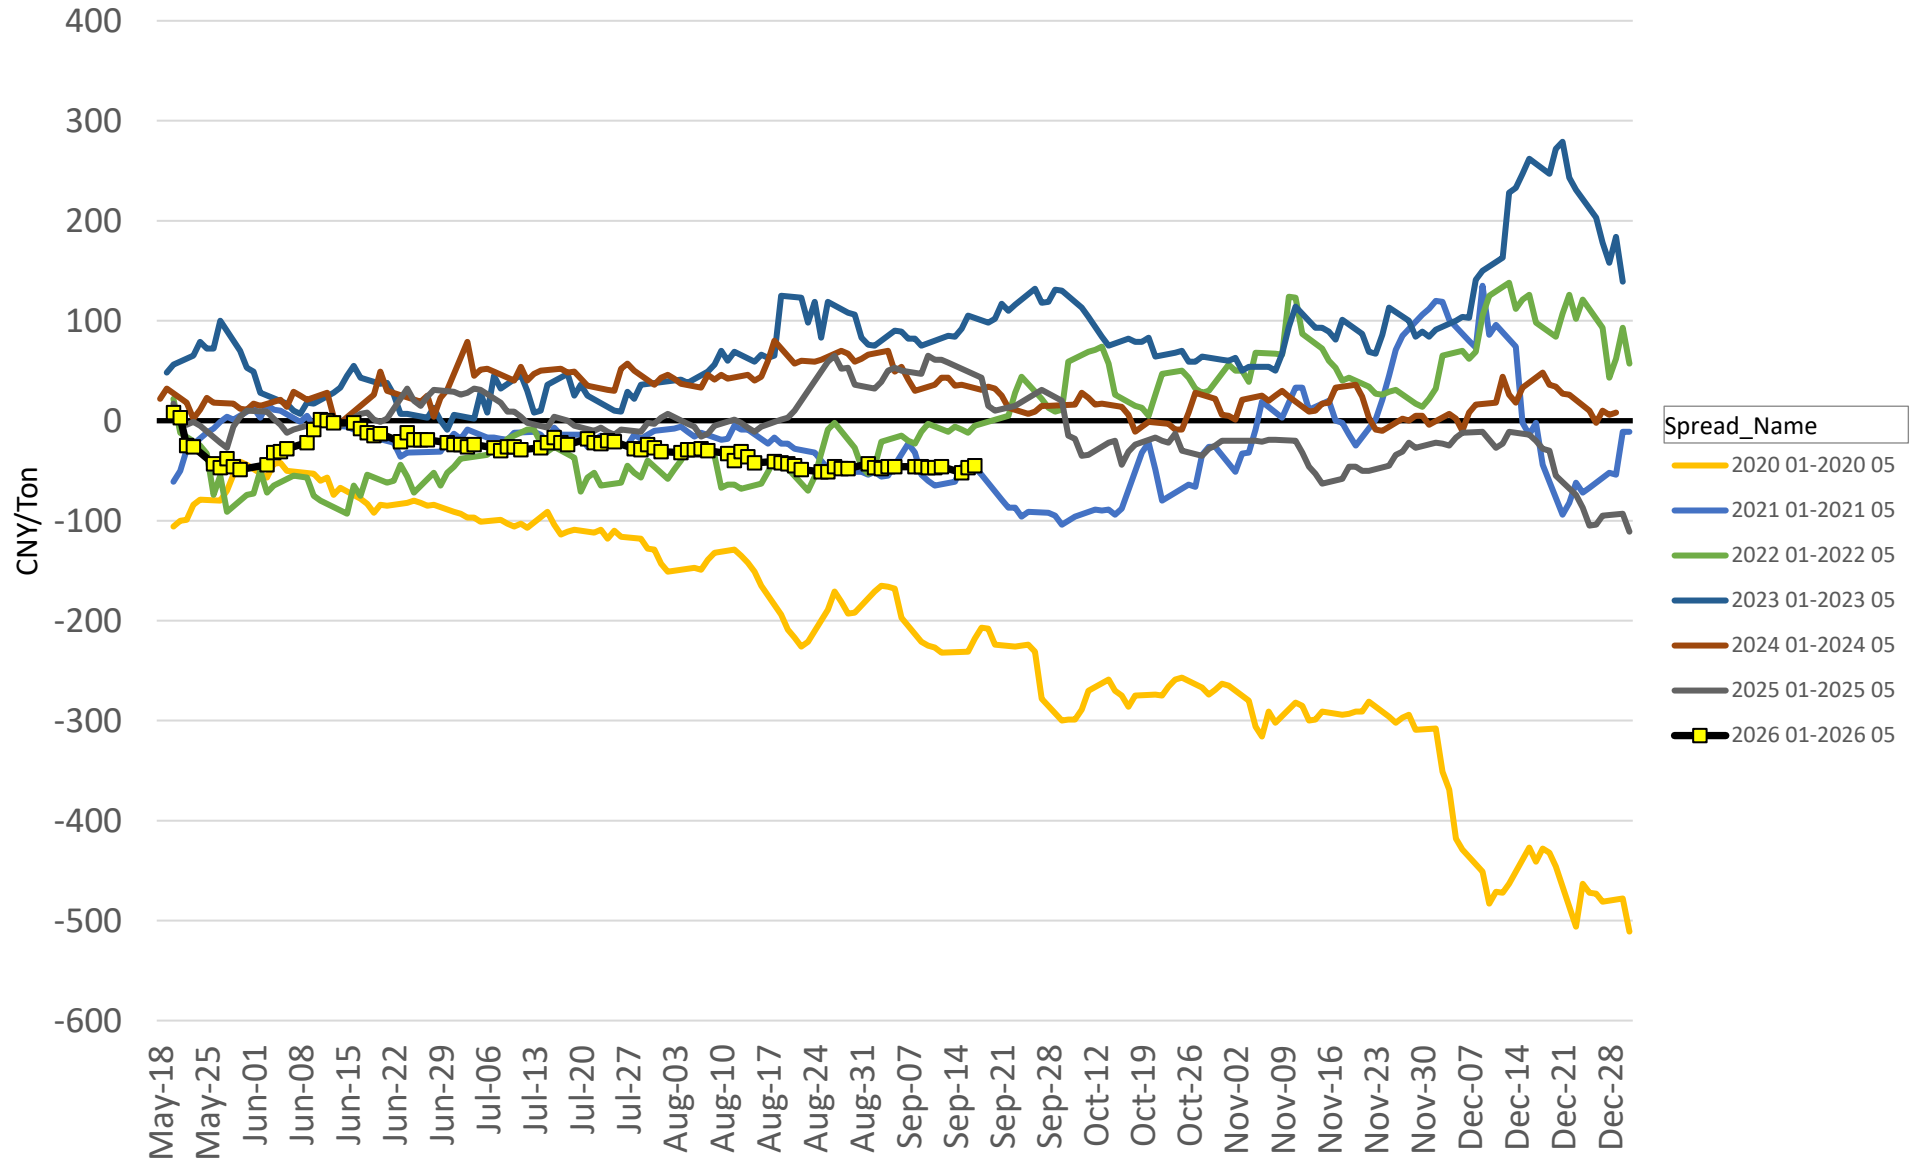

DCE Corn Futures Forward Curve

Today 1 Month Prior 1 Year Prior

DCE Corn Calendar Spreads - Jan/May (F/K)

DCE Corn Calendar Spreads - May/Sept (K/U)

DCE Corn Calendar Spreads - Sept/Jan (U/F)

(New Spread not listed until January 2026)

DCE Soybean Futures Forward Curve

Today 1 Month Prior 1 Year Prior

DCE Soybean Calendar Spreads - Jan/May (F/K)

DCE Soybean Calendar Spreads - May/Sept (K/U)

DCE Soybean Calendar Spreads - Sept/Jan (U/F)

(New Spread not listed until January 2026)

DCE Soybean Meal Futures Forward Curve

Today 1 Month Prior 1 Year Prior

DCE Soy Meal Calendar Spreads - Jan/May (F/K)

DCE Soy Meal Calendar Spreads - May/Sept (K/U)

DCE Soy Meal Calendar Spreads - Sept/Jan (U/F)

(New Spread not listed until January 2026)

ZCE Rapeseed Meal Futures Forward Curve

■ Today
 ■ 1 Month Prior
 ■ 1 Year Prior

ZCE Rapeseed Meal Calendar Spreads - Jan/May (F/K)

ZCE Rapeseed Meal Calendar Spreads - May/Sept (K/U)