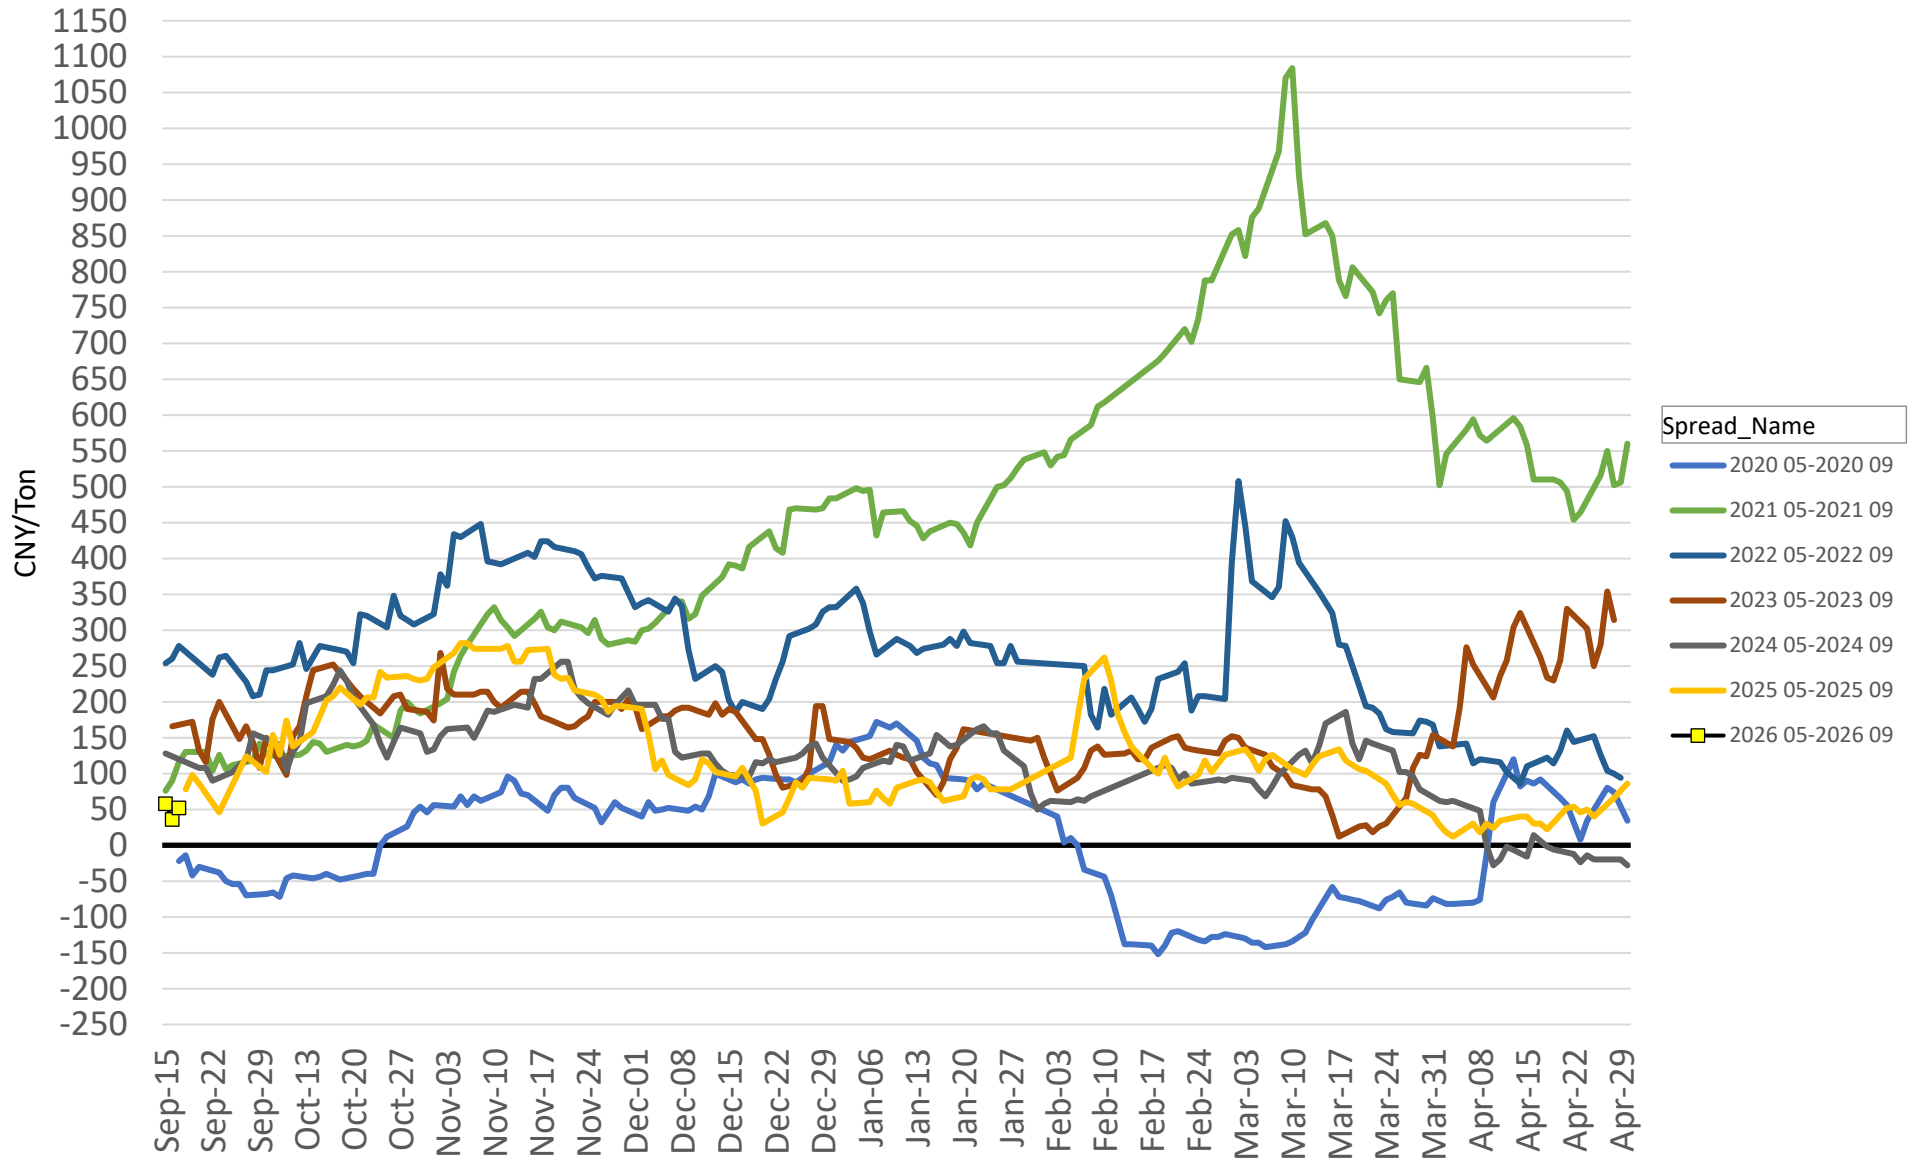

(New Spread not listed until January 2026)

ZCE Rapeseed Meal Futures Forward Curve

■ Today
 ■ 1 Month Prior
 ■ 1 Year Prior

ZCE Rapeseed Meal Calendar Spreads - Jan/May (F/K)

ZCE Rapeseed Meal Calendar Spreads - May/Sept (K/U)

ZCE Rapeseed Meal Calendar Spreads - Sept/Jan (U/F)

(New Spread not listed until January 2026)

DCE Soy Oil Futures Forward Curve

■ Today
 ■ 1 Month Prior
 ■ 1 Year Prior

DCE Soy Oil Calendar Spreads - Jan/May (F/K)

DCE Soy Oil Calendar Spreads - May/Sept (K/U)

DCE Soy Oil Calendar Spreads - Sept/Jan (U/F)

(New Spread not listed until January 2026)

ZCE Rapeseed Oil Futures Forward Curve

Today 1 Month Prior 1 Year Prior

ZCE Rapeseed Oil Calendar Spreads - Jan/May (F/K)

RelativeDate

ZCE Rapeseed Oil Calendar Spreads - May/Sept (K/U)

RelativeDate

ZCE Rapeseed Oil Calendar Spreads - Sept/Jan (U/F)

(New Spread not listed until January 2026)