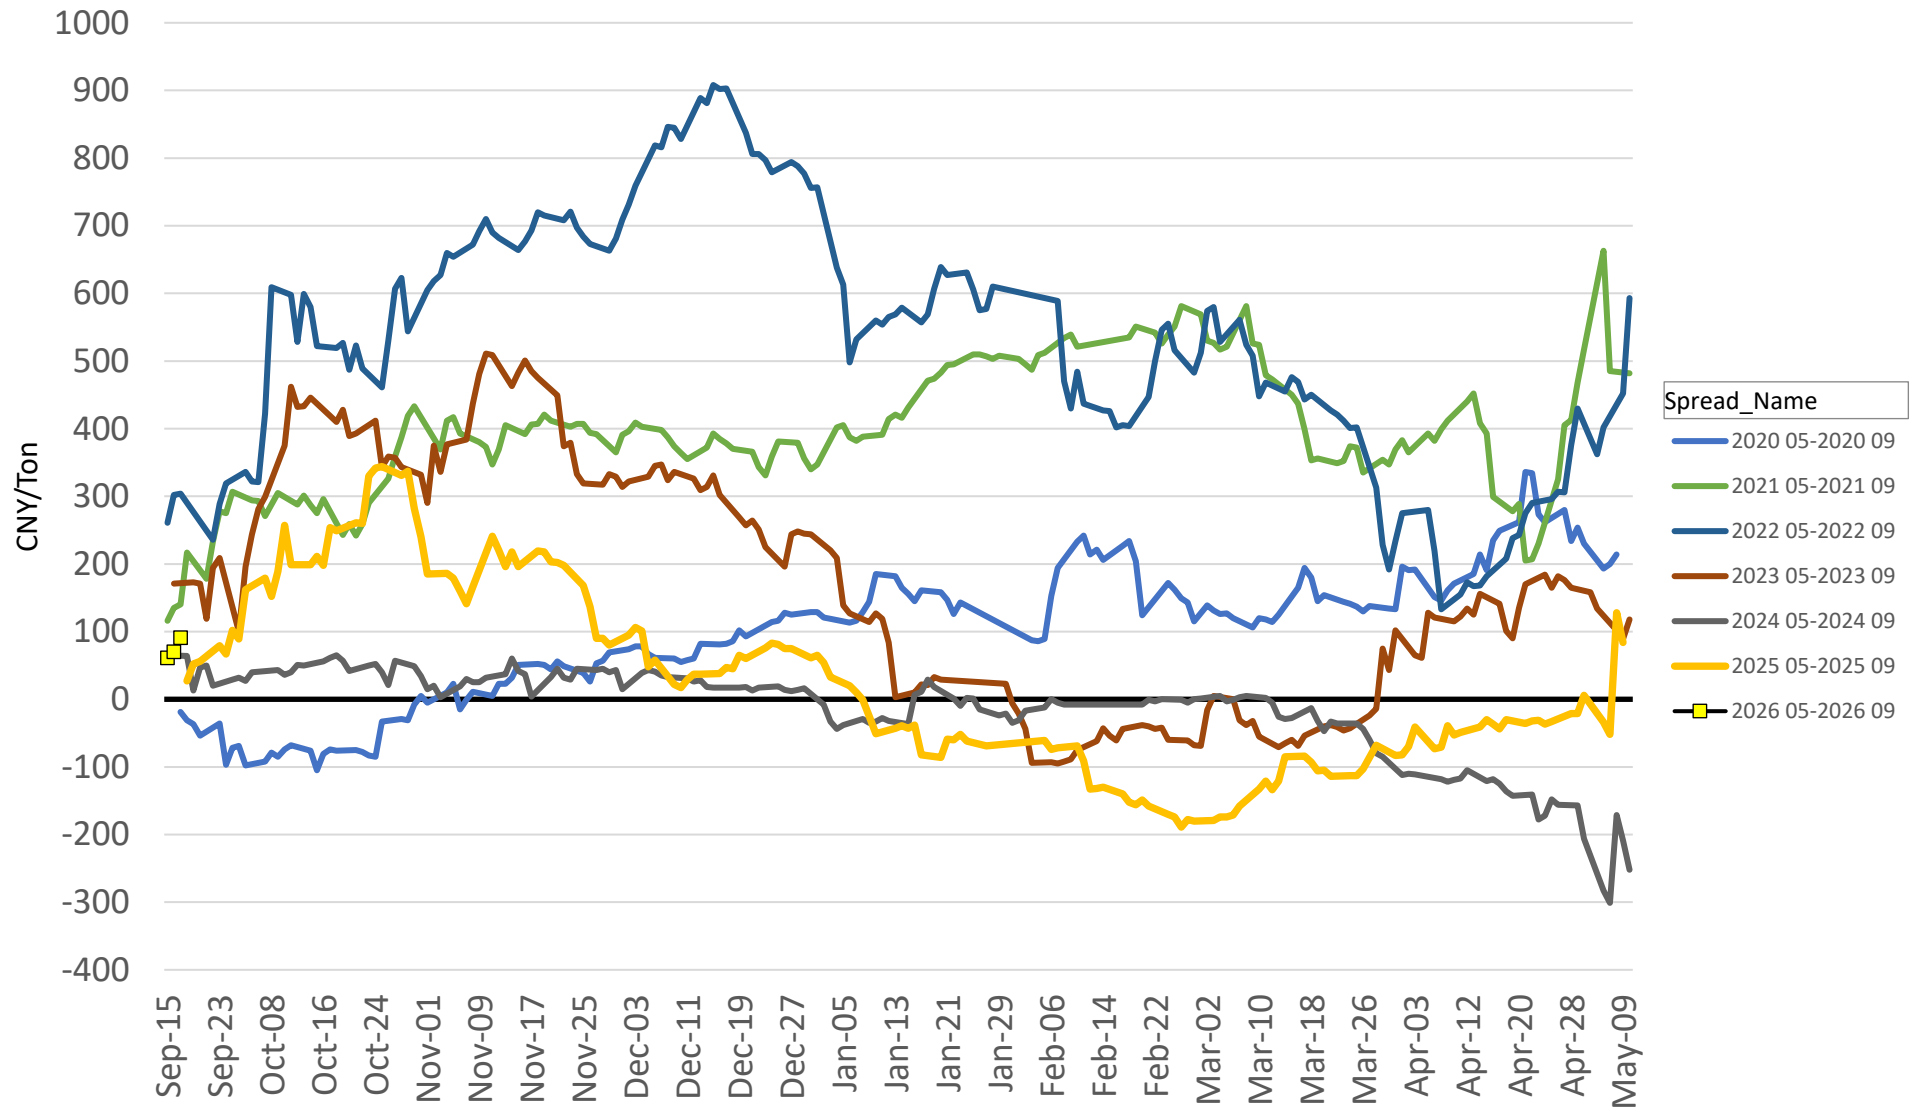

ZCE Rapeseed Meal Calendar Spreads - Sept/Jan (U/F)

(New Spread not listed until January 2026)

DCE Soy Oil Futures Forward Curve

■ Today
 ■ 1 Month Prior
 ■ 1 Year Prior

DCE Soy Oil Calendar Spreads - Jan/May (F/K)

DCE Soy Oil Calendar Spreads - May/Sept (K/U)

DCE Soy Oil Calendar Spreads - Sept/Jan (U/F)

(New Spread not listed until January 2026)

ZCE Rapeseed Oil Futures Forward Curve

Today 1 Month Prior 1 Year Prior

ZCE Rapeseed Oil Calendar Spreads - Jan/May (F/K)

RelativeDate

ZCE Rapeseed Oil Calendar Spreads - May/Sept (K/U)

RelativeDate

ZCE Rapeseed Oil Calendar Spreads - Sept/Jan (U/F)

(New Spread not listed until January 2026)

RelativeDate

DCE Live Hog Futures Forward Curve

Today 1 Month Prior 1 Year Prior

DCE Live Hog Calendar Spreads - Jan/May (F/K)

DCE Live Hogs Calendar Spreads - May/Sept (K/U)

(September 2026 contract won't be listed until September 2025)