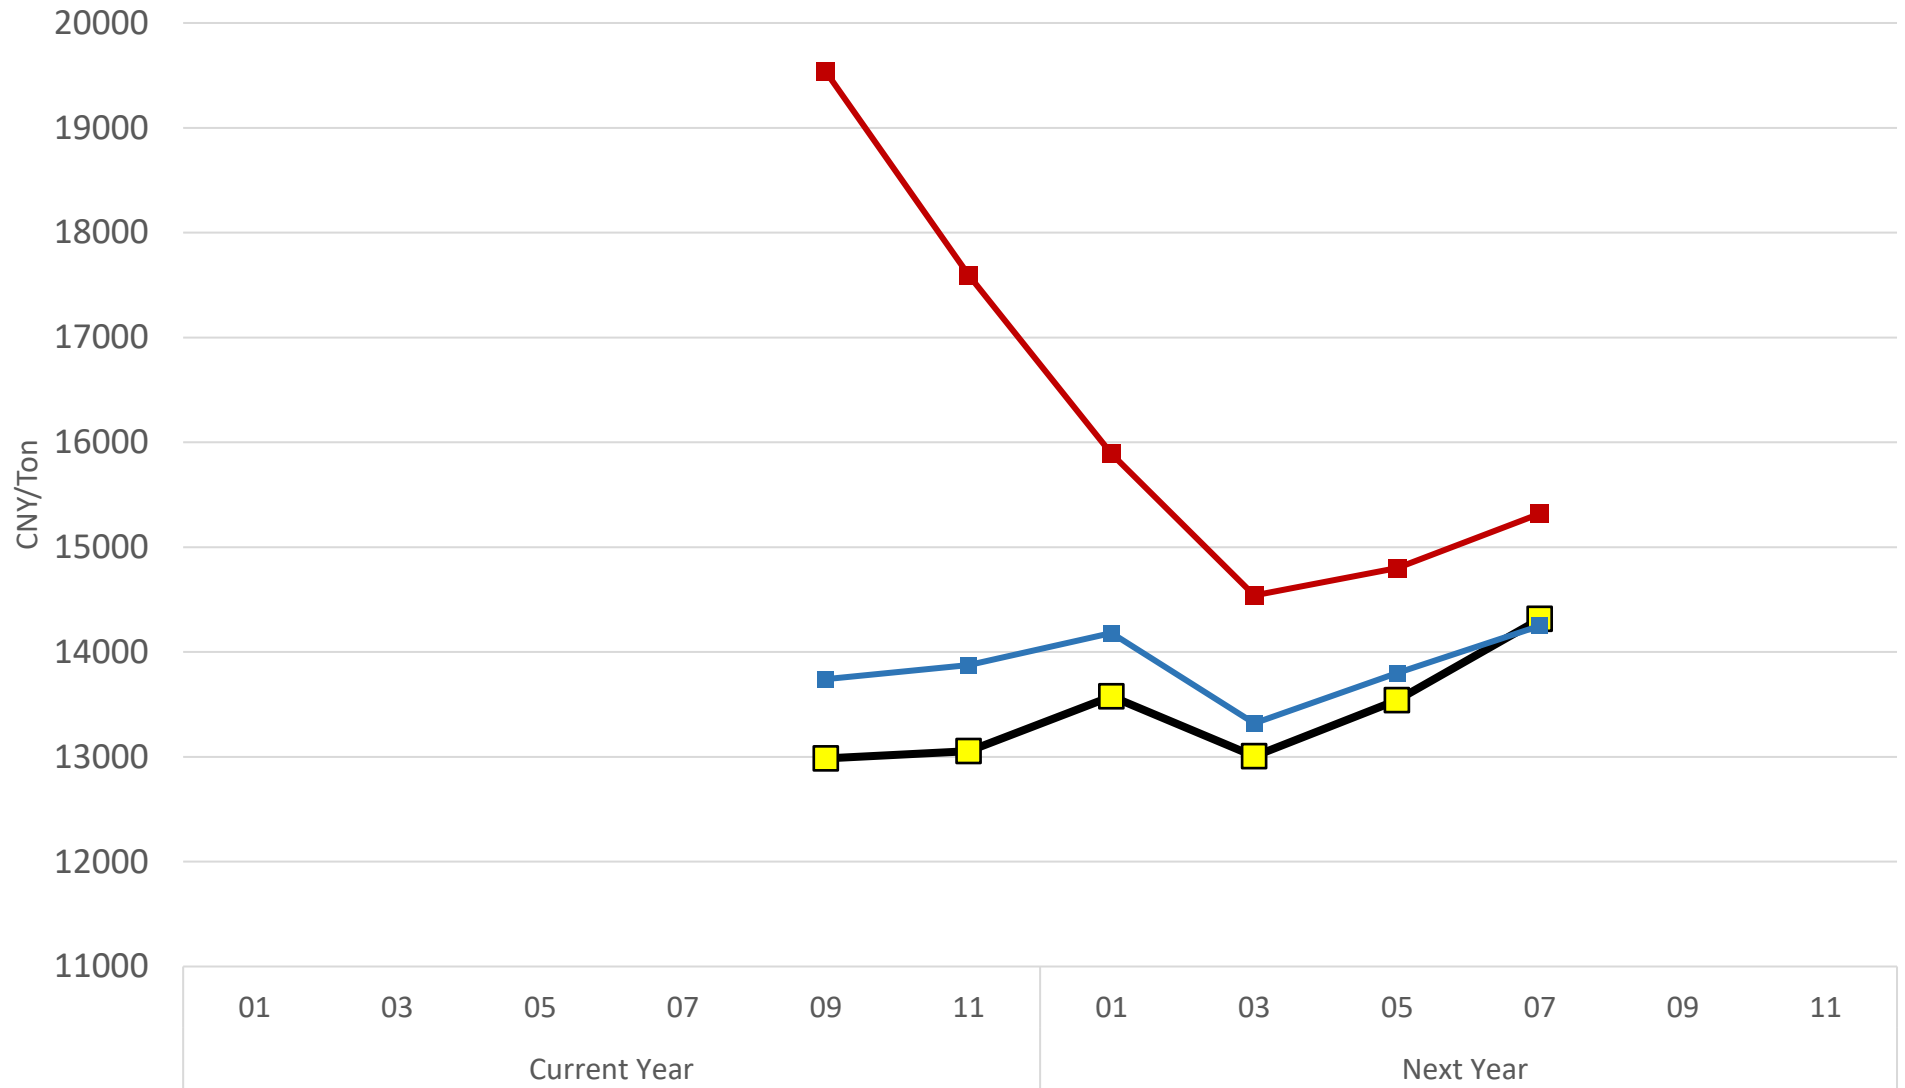

DCE Soy Oil Calendar Spreads - May/Sept (K/U)

DCE Soy Oil Calendar Spreads - Sept/Jan (U/F)

(New Spread not listed until January 2026)

ZCE Rapeseed Oil Futures Forward Curve

Today 1 Month Prior 1 Year Prior

ZCE Rapeseed Oil Calendar Spreads - Jan/May (F/K)

RelativeDate

ZCE Rapeseed Oil Calendar Spreads - May/Sept (K/U)

RelativeDate

ZCE Rapeseed Oil Calendar Spreads - Sept/Jan (U/F)

(New Spread not listed until January 2026)

RelativeDate

DCE Live Hog Futures Forward Curve

Today 1 Month Prior 1 Year Prior

DCE Live Hog Calendar Spreads - Jan/May (F/K)

DCE Live Hogs Calendar Spreads - May/Sept (K/U)

(September 2026 contract won't be listed until September 2025)

DCE Live Hogs Calendar Spreads - Sept/Jan (U/F)

(New Spread not listed until January 2026)