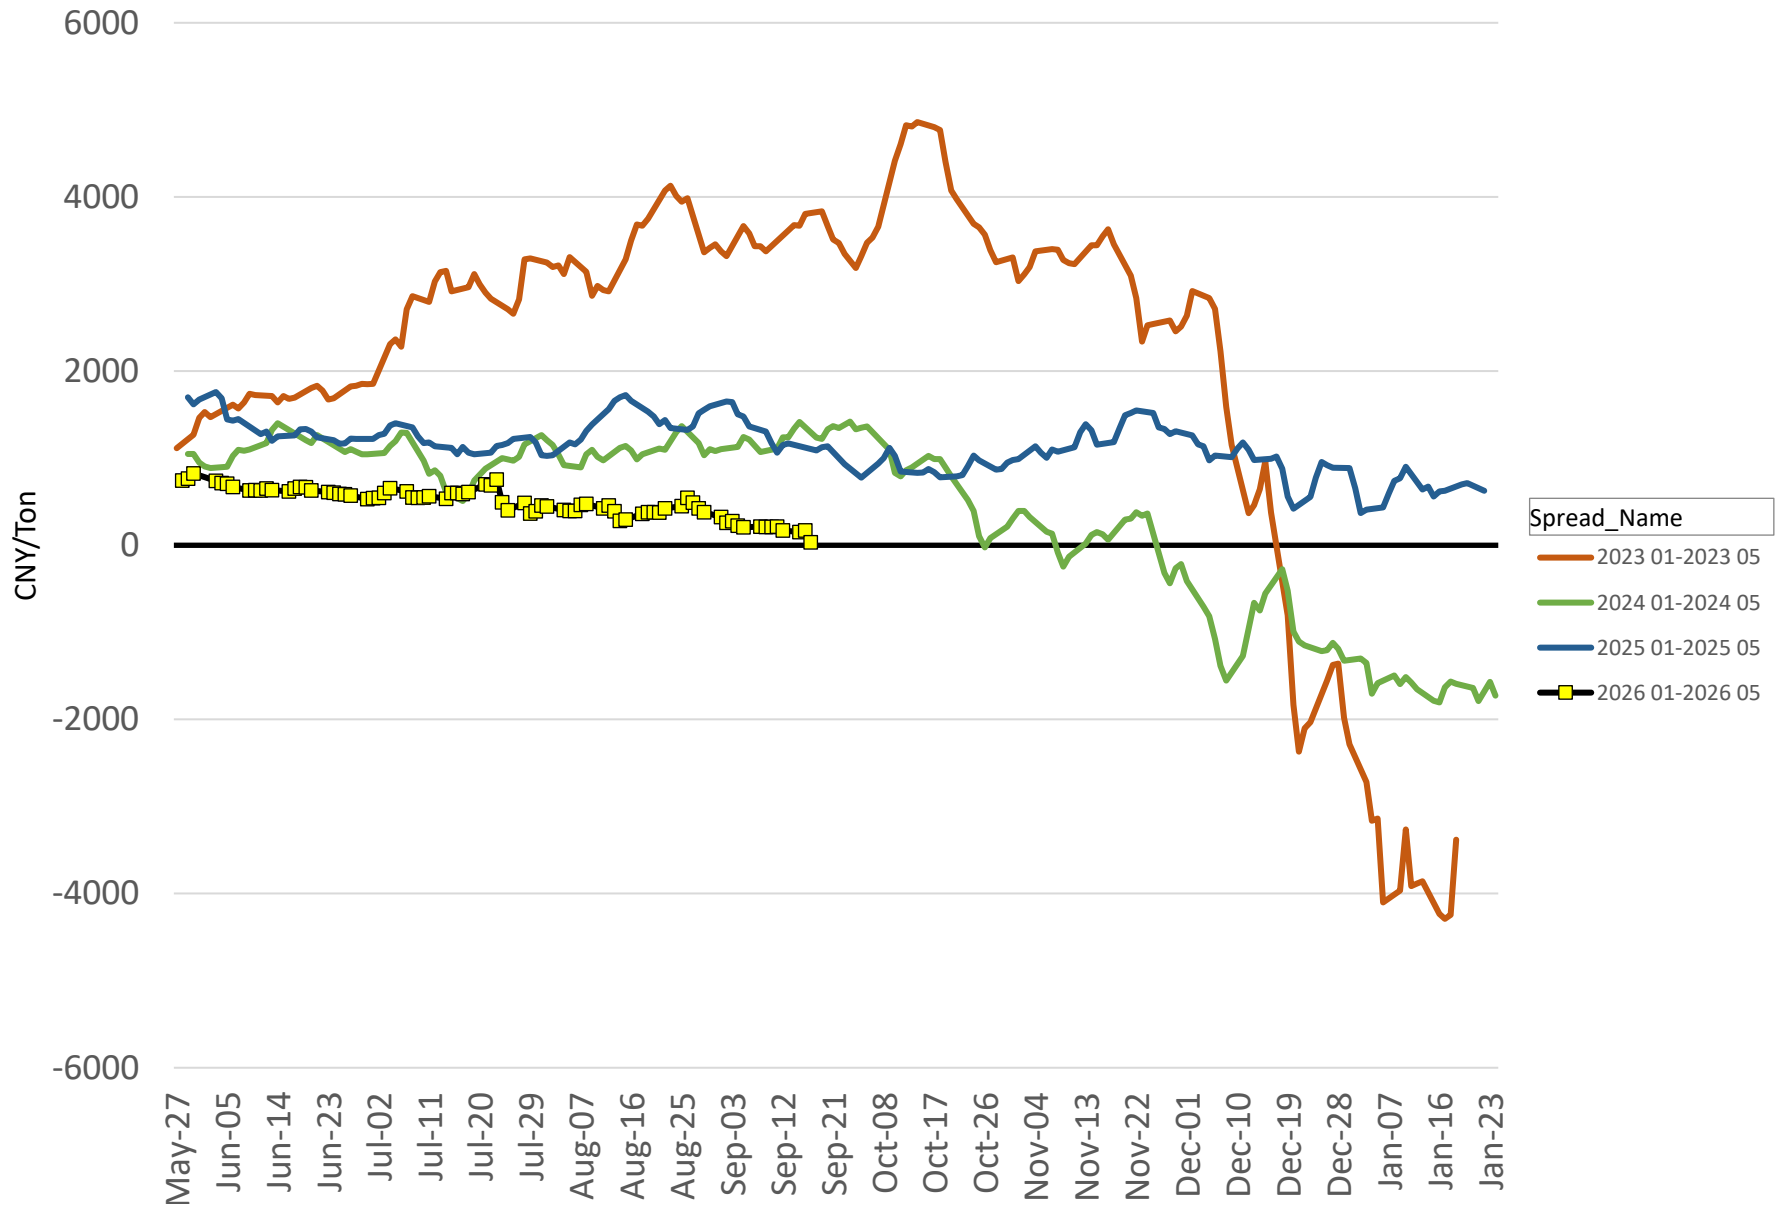

DCE Soy Oil Calendar Spreads - May/Sept (K/U)

DCE Soy Oil Calendar Spreads - Sept/Jan (U/F)

(New Spread not listed until January 2026)

ZCE Rapeseed Oil Futures Forward Curve

Today 1 Month Prior 1 Year Prior

ZCE Rapeseed Oil Calendar Spreads - Jan/May (F/K)

RelativeDate

ZCE Rapeseed Oil Calendar Spreads - May/Sept (K/U)

RelativeDate

ZCE Rapeseed Oil Calendar Spreads - Sept/Jan (U/F)

(New Spread not listed until January 2026)

RelativeDate

DCE Live Hog Futures Forward Curve

Today 1 Month Prior 1 Year Prior

DCE Live Hog Calendar Spreads - Jan/May (F/K)

DCE Live Hogs Calendar Spreads - May/Sept (K/U)

(September 2026 contract won't be listed until September 2025)

DCE Live Hogs Calendar Spreads - Sept/Jan (U/F)

(New Spread not listed until January 2026)