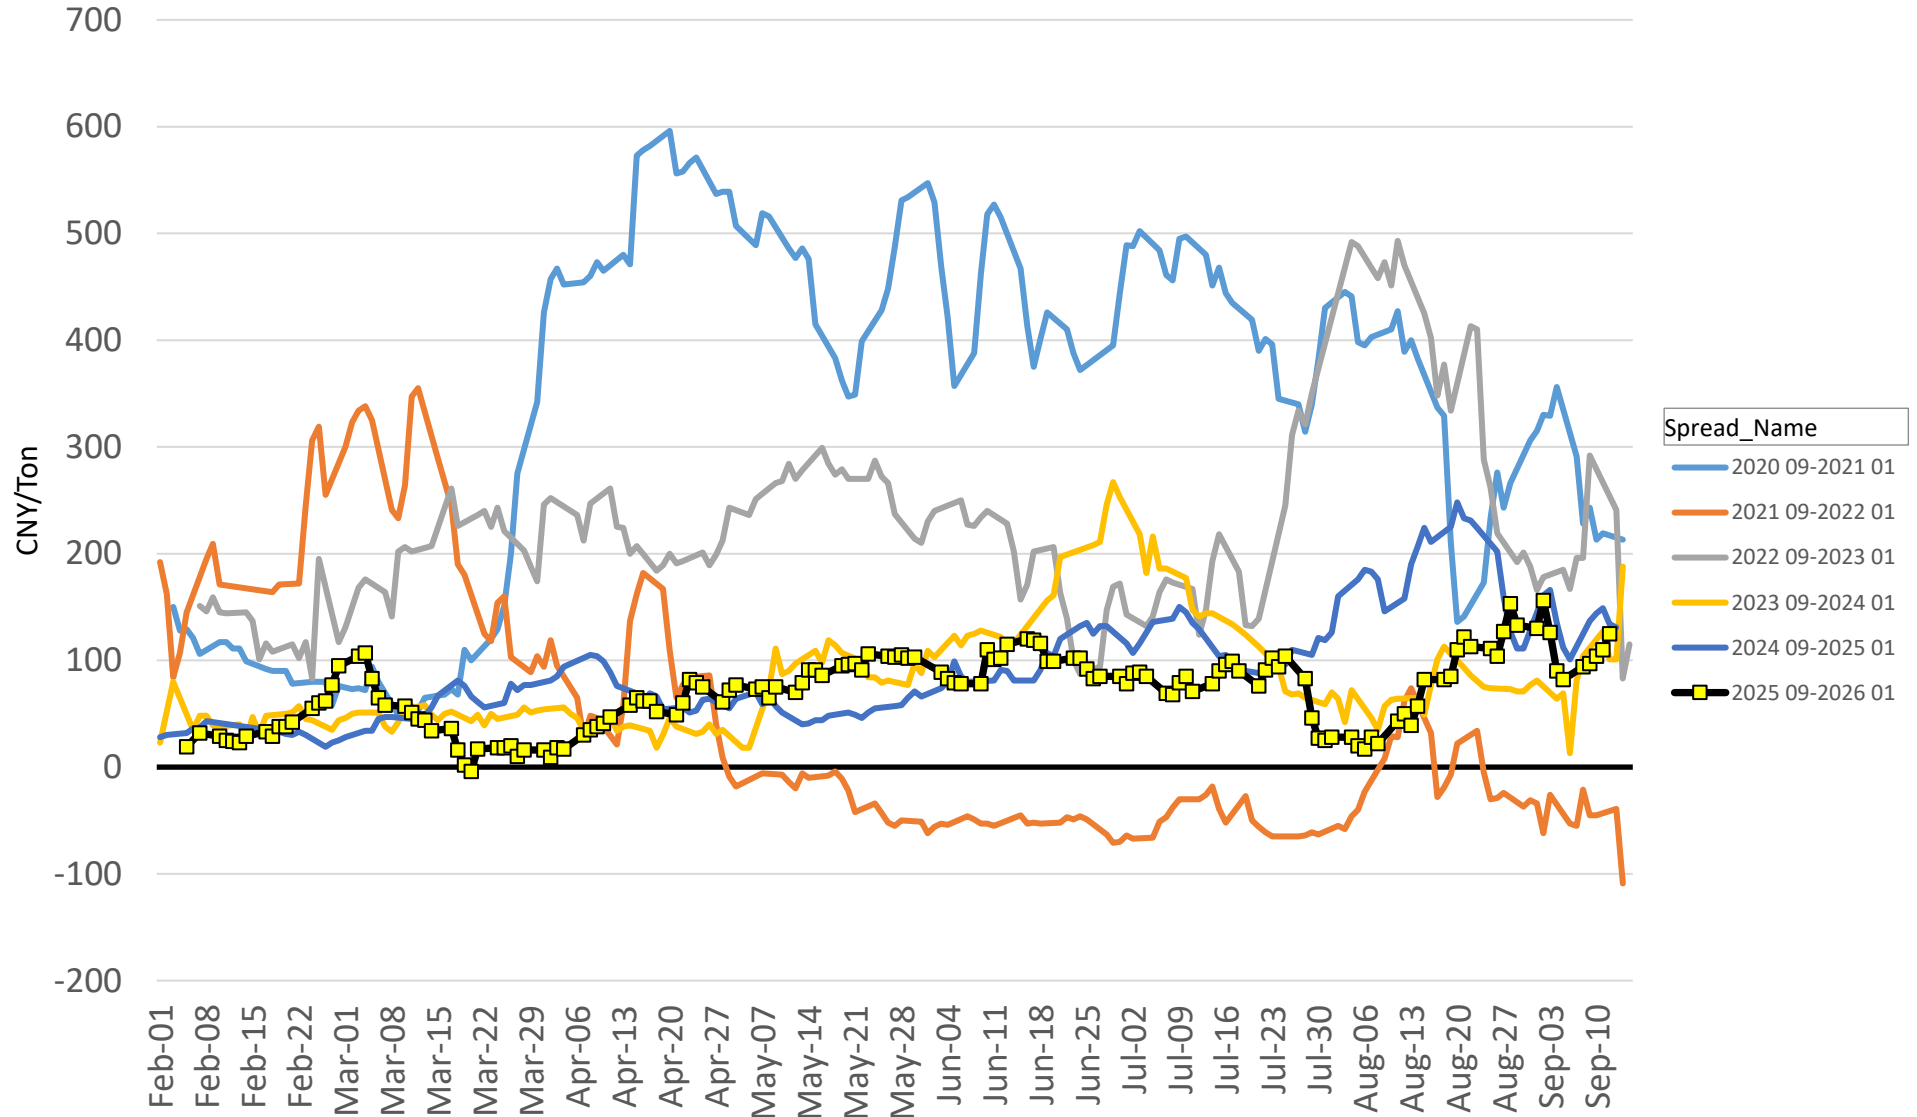

DCE Corn Futures Forward Curve

Today 1 Month Prior 1 Year Prior

DCE Corn Calendar Spreads - Jan/May (F/K)

DCE Corn Calendar Spreads - May/Sept (K/U)

DCE Corn Calendar Spreads - Sept/Jan (U/F)

(New Spread not listed until January 2026)

DCE Soybean Futures Forward Curve

Today 1 Month Prior 1 Year Prior

DCE Soybean Calendar Spreads - Jan/May (F/K)

DCE Soybean Calendar Spreads - May/Sept (K/U)

DCE Soybean Calendar Spreads - Sept/Jan (U/F)

(New Spread not listed until January 2026)

DCE Soybean Meal Futures Forward Curve

Today 1 Month Prior 1 Year Prior

DCE Soy Meal Calendar Spreads - Jan/May (F/K)

DCE Soy Meal Calendar Spreads - May/Sept (K/U)

DCE Soy Meal Calendar Spreads - Sept/Jan (U/F)

(New Spread not listed until January 2026)

ZCE Rapeseed Meal Futures Forward Curve

■ Today
 ■ 1 Month Prior
 ■ 1 Year Prior

ZCE Rapeseed Meal Calendar Spreads - Jan/May (F/K)

ZCE Rapeseed Meal Calendar Spreads - May/Sept (K/U)