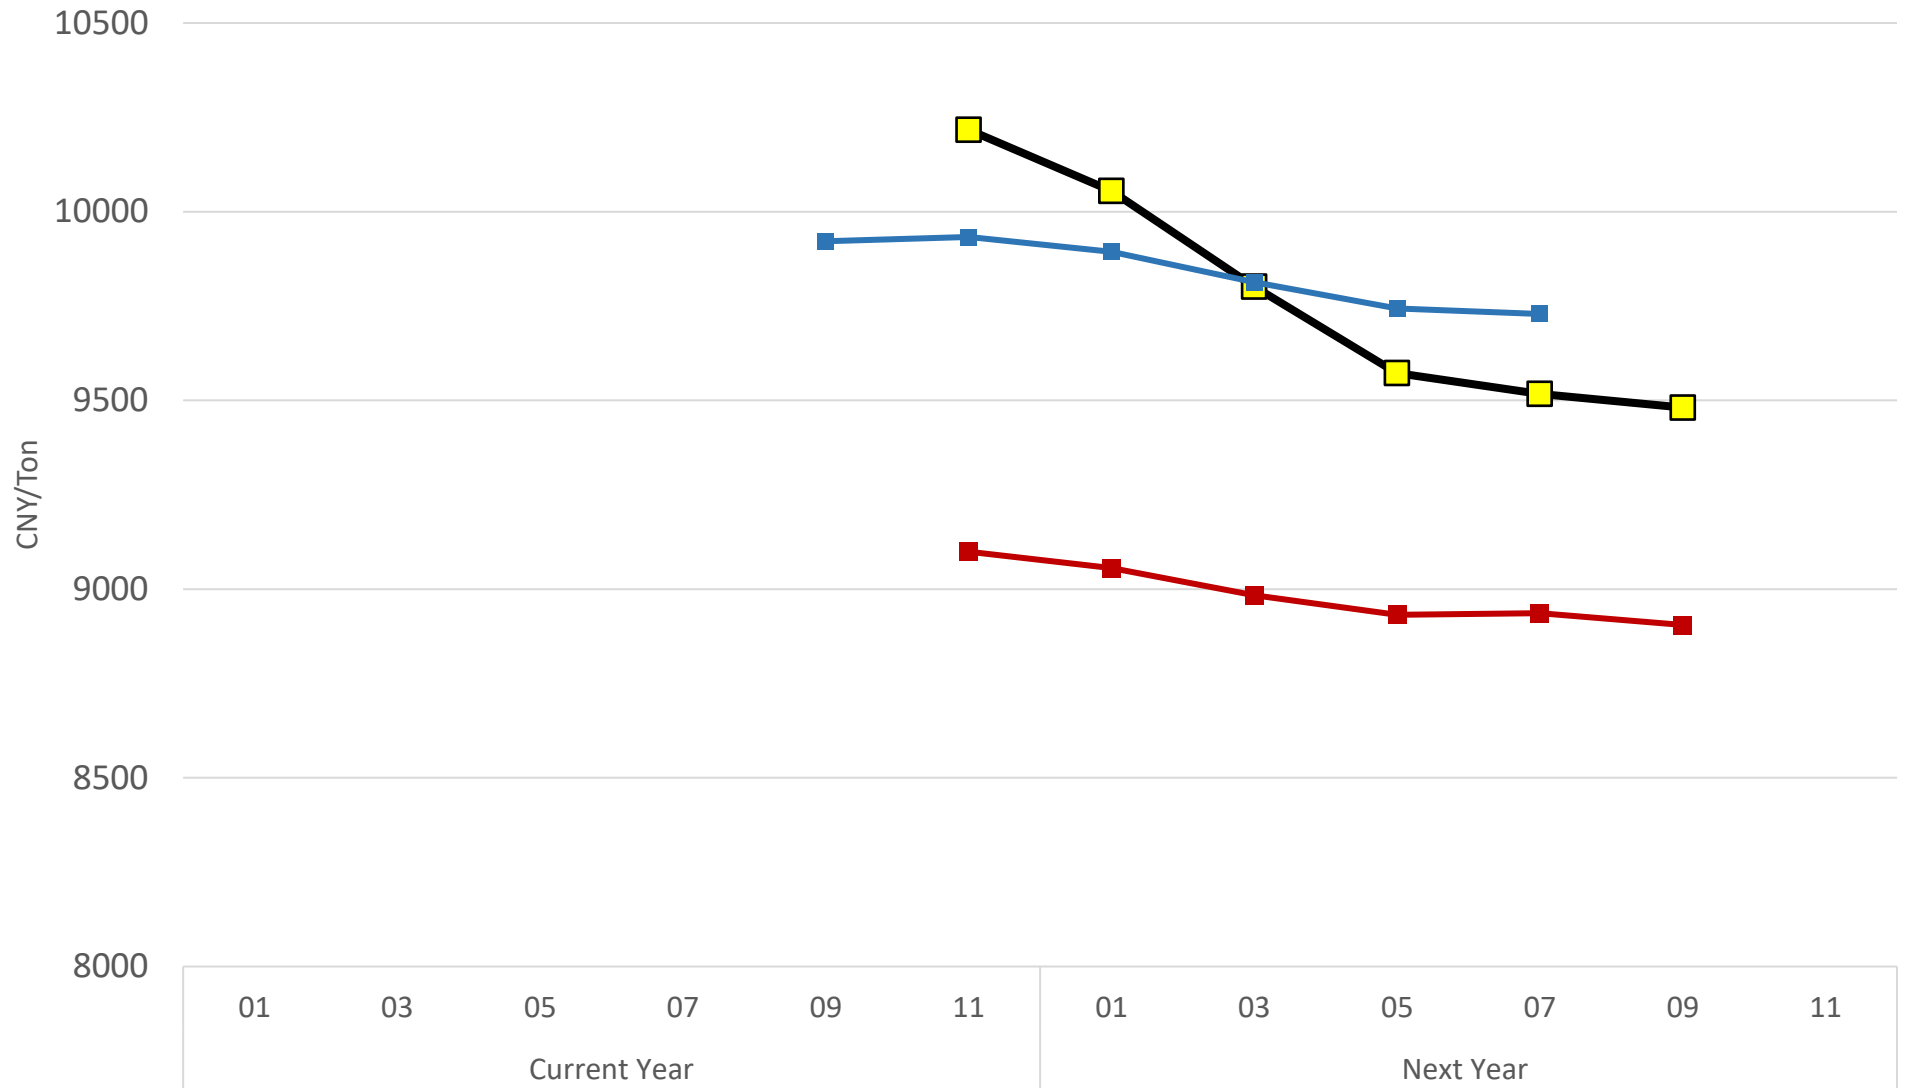

ZCE Rapeseed Meal Calendar Spreads - Sept/Jan (U/F)

(New Spread not listed until January 2026)

DCE Soy Oil Futures Forward Curve

■ Today
 ■ 1 Month Prior
 ■ 1 Year Prior

DCE Soy Oil Calendar Spreads - Jan/May (F/K)

DCE Soy Oil Calendar Spreads - May/Sept (K/U)

DCE Soy Oil Calendar Spreads - Sept/Jan (U/F)

(New Spread not listed until January 2026)

ZCE Rapeseed Oil Futures Forward Curve

Today 1 Month Prior 1 Year Prior

ZCE Rapeseed Oil Calendar Spreads - Jan/May (F/K)

RelativeDate

ZCE Rapeseed Oil Calendar Spreads - May/Sept (K/U)

RelativeDate

ZCE Rapeseed Oil Calendar Spreads - Sept/Jan (U/F)

(New Spread not listed until January 2026)

RelativeDate

DCE Live Hog Futures Forward Curve

Today 1 Month Prior 1 Year Prior

DCE Live Hog Calendar Spreads - Jan/May (F/K)

DCE Live Hogs Calendar Spreads - May/Sept (K/U)

(September 2026 contract won't be listed until September 2025)