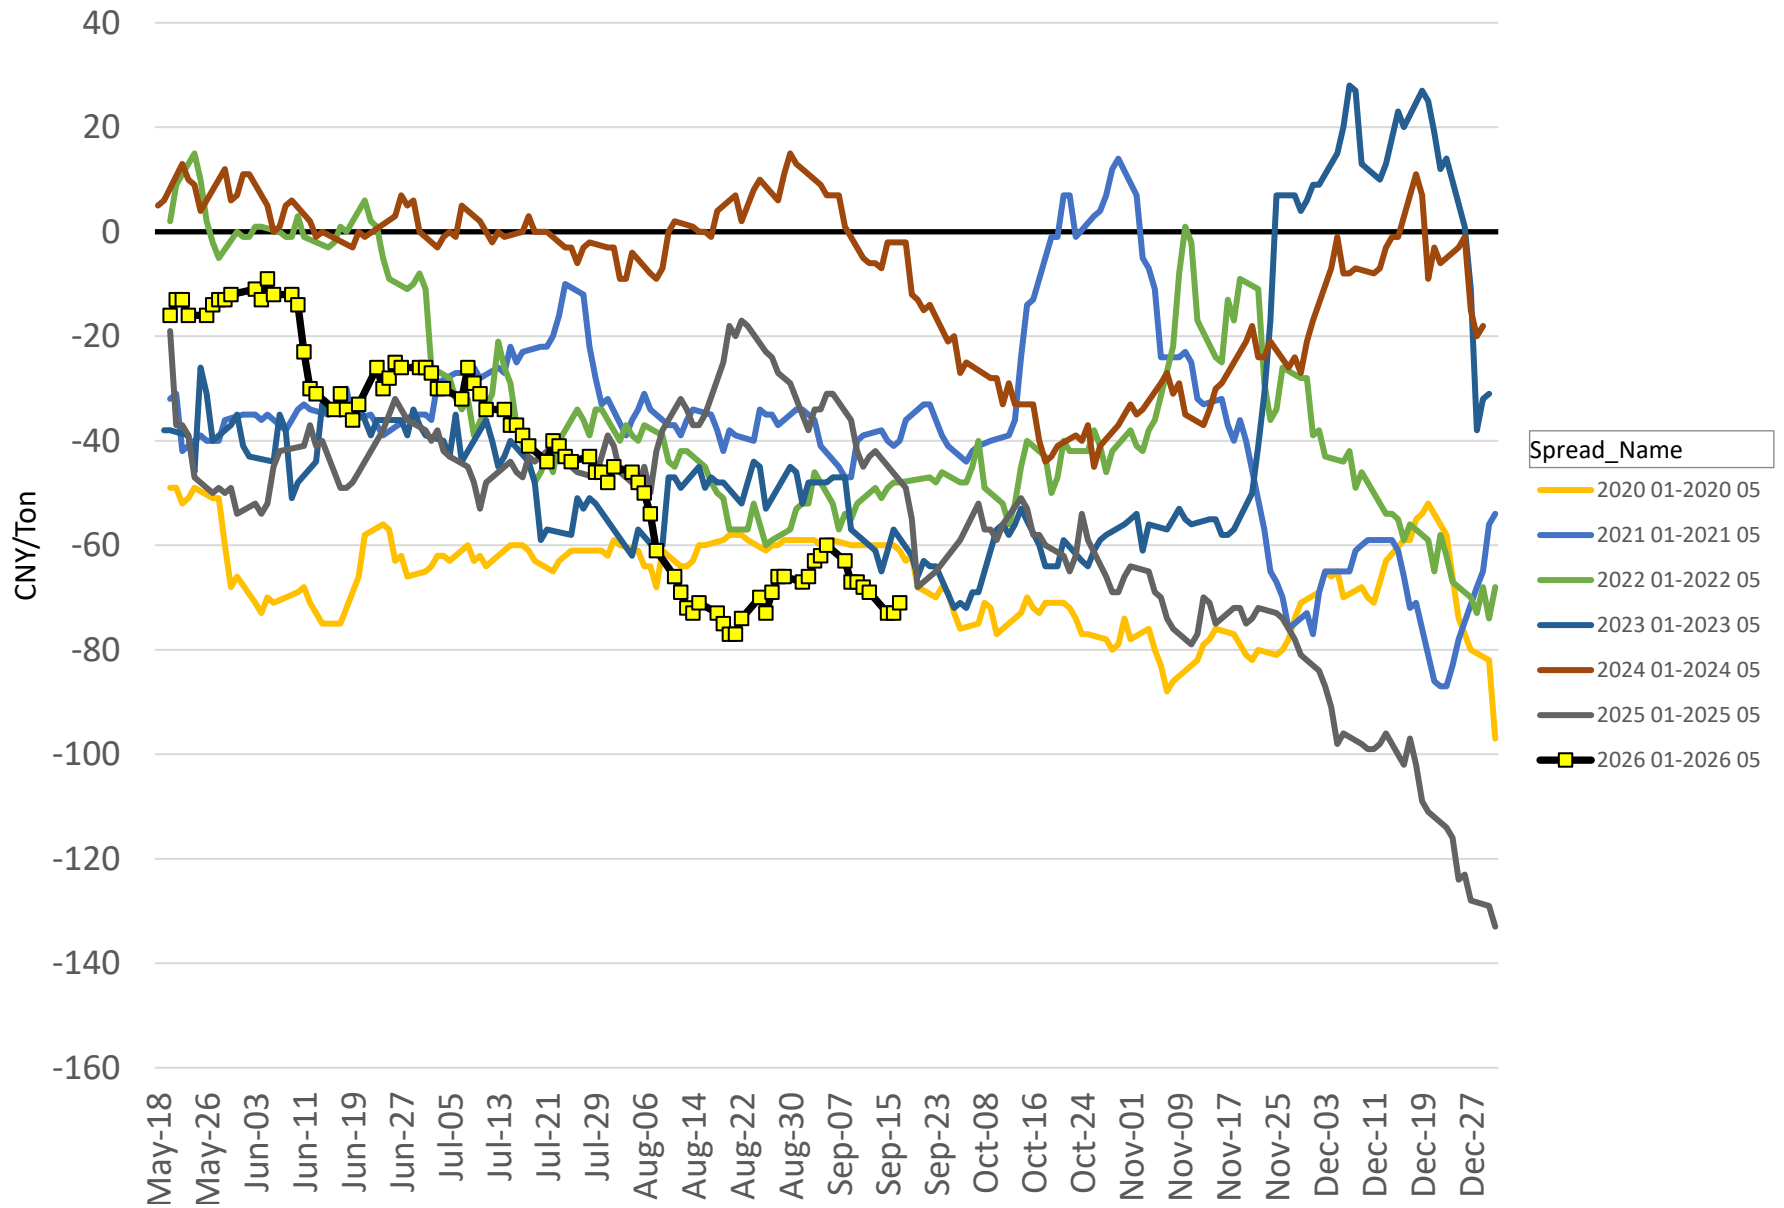

DCE Corn Futures Forward Curve

Today 1 Month Prior 1 Year Prior

DCE Corn Calendar Spreads - Jan/May (F/K)

DCE Corn Calendar Spreads - May/Sept (K/U)

DCE Corn Calendar Spreads - Sept/Jan (U/F)

(New Spread not listed until January 2026)

DCE Soybean Futures Forward Curve

Today 1 Month Prior 1 Year Prior

DCE Soybean Calendar Spreads - Jan/May (F/K)

DCE Soybean Calendar Spreads - May/Sept (K/U)

DCE Soybean Calendar Spreads - Sept/Jan (U/F)

(New Spread not listed until January 2026)

DCE Soybean Meal Futures Forward Curve

Today 1 Month Prior 1 Year Prior

DCE Soy Meal Calendar Spreads - Jan/May (F/K)

DCE Soy Meal Calendar Spreads - May/Sept (K/U)

DCE Soy Meal Calendar Spreads - Sept/Jan (U/F)

(New Spread not listed until January 2026)

ZCE Rapeseed Meal Futures Forward Curve

■ Today
 ■ 1 Month Prior
 ■ 1 Year Prior

ZCE Rapeseed Meal Calendar Spreads - Jan/May (F/K)

ZCE Rapeseed Meal Calendar Spreads - May/Sept (K/U)