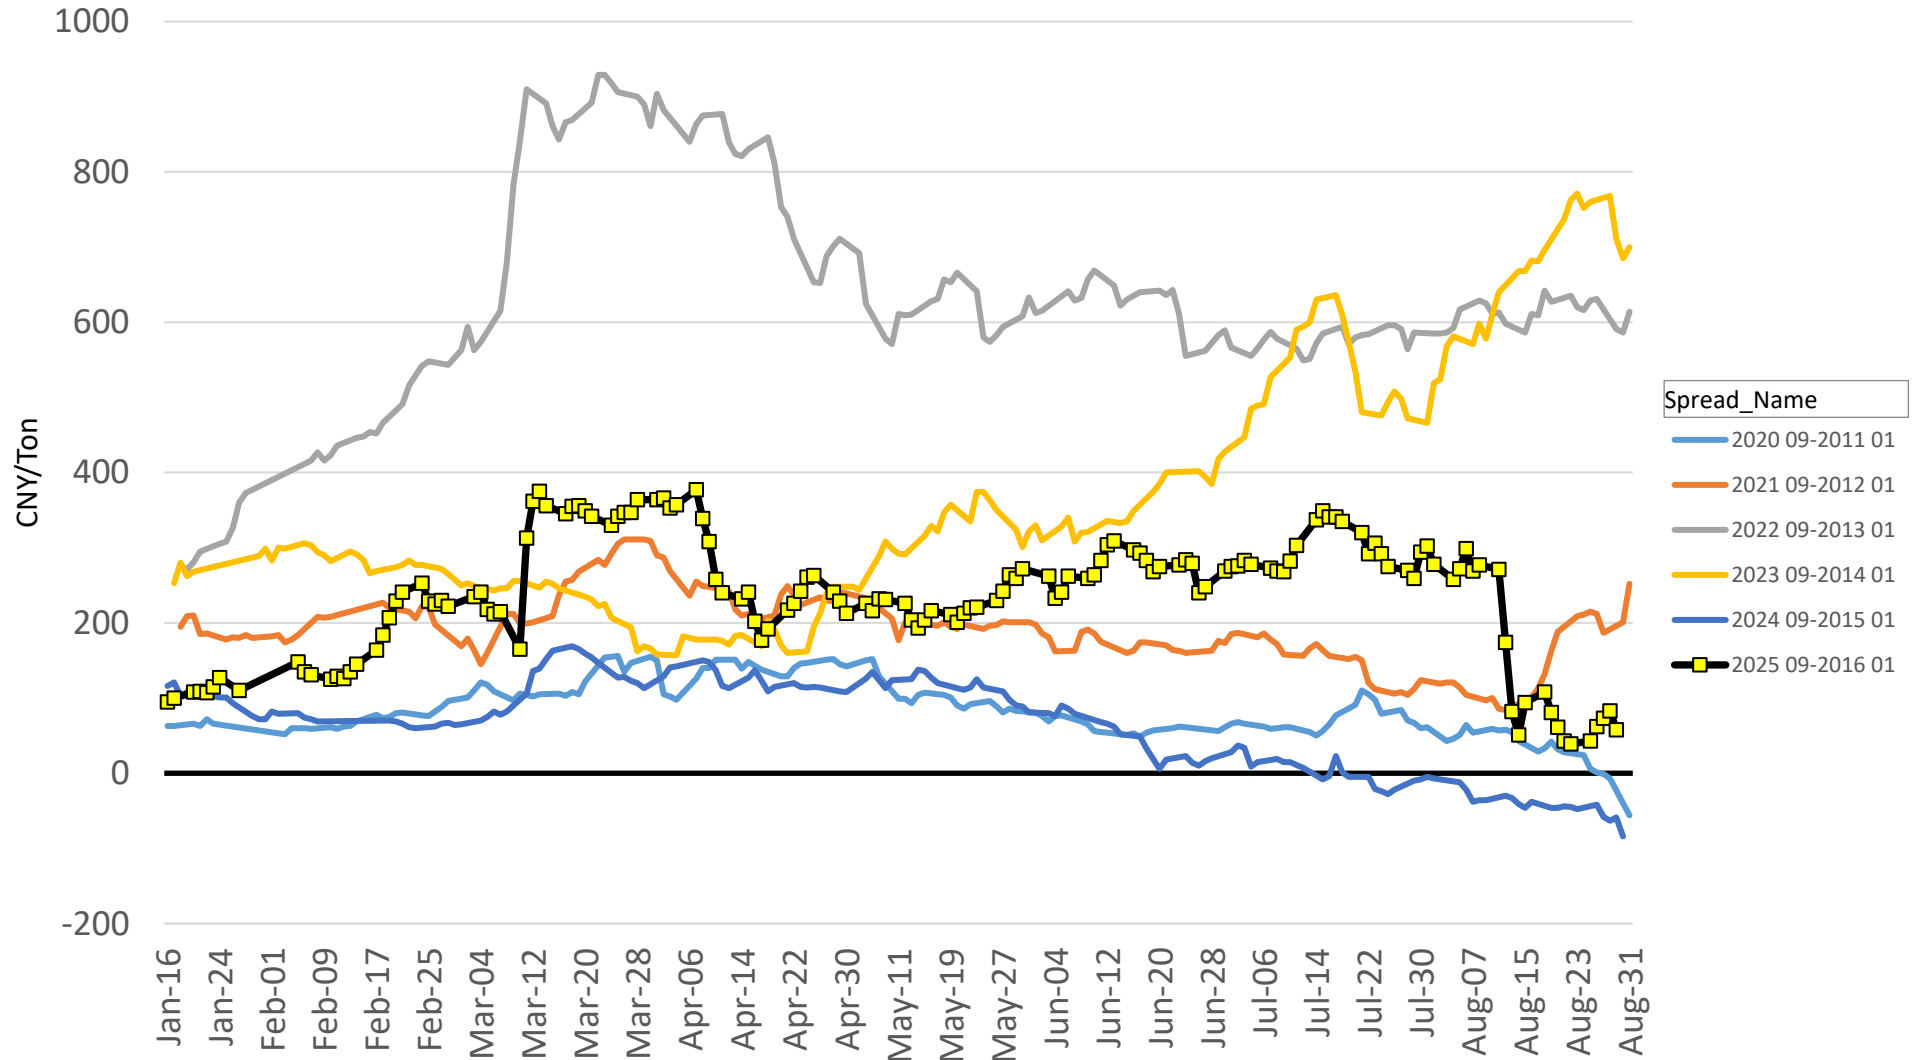

DCE Soybean Futures Forward Curve

Today 1 Month Prior 1 Year Prior

DCE Soybean Calendar Spreads - Jan/May (F/K)

DCE Soybean Calendar Spreads - May/Sept (K/U)

DCE Soybean Calendar Spreads - Sept/Jan (U/F)

(New Spread not listed until January 2026)

(New Spread not listed until January 2026)

ZCE Rapeseed Meal Futures Forward Curve

■ Today
 ■ 1 Month Prior
 ■ 1 Year Prior

ZCE Rapeseed Meal Calendar Spreads - Jan/May (F/K)

ZCE Rapeseed Meal Calendar Spreads - May/Sept (K/U)

ZCE Rapeseed Meal Calendar Spreads - Sept/Jan (U/F)

(New Spread not listed until January 2026)

DCE Soy Oil Futures Forward Curve

■ Today
 ■ 1 Month Prior
 ■ 1 Year Prior

DCE Soy Oil Calendar Spreads - Jan/May (F/K)

DCE Soy Oil Calendar Spreads - May/Sept (K/U)

DCE Soy Oil Calendar Spreads - Sept/Jan (U/F)

(New Spread not listed until January 2026)

ZCE Rapeseed Oil Futures Forward Curve

Today 1 Month Prior 1 Year Prior