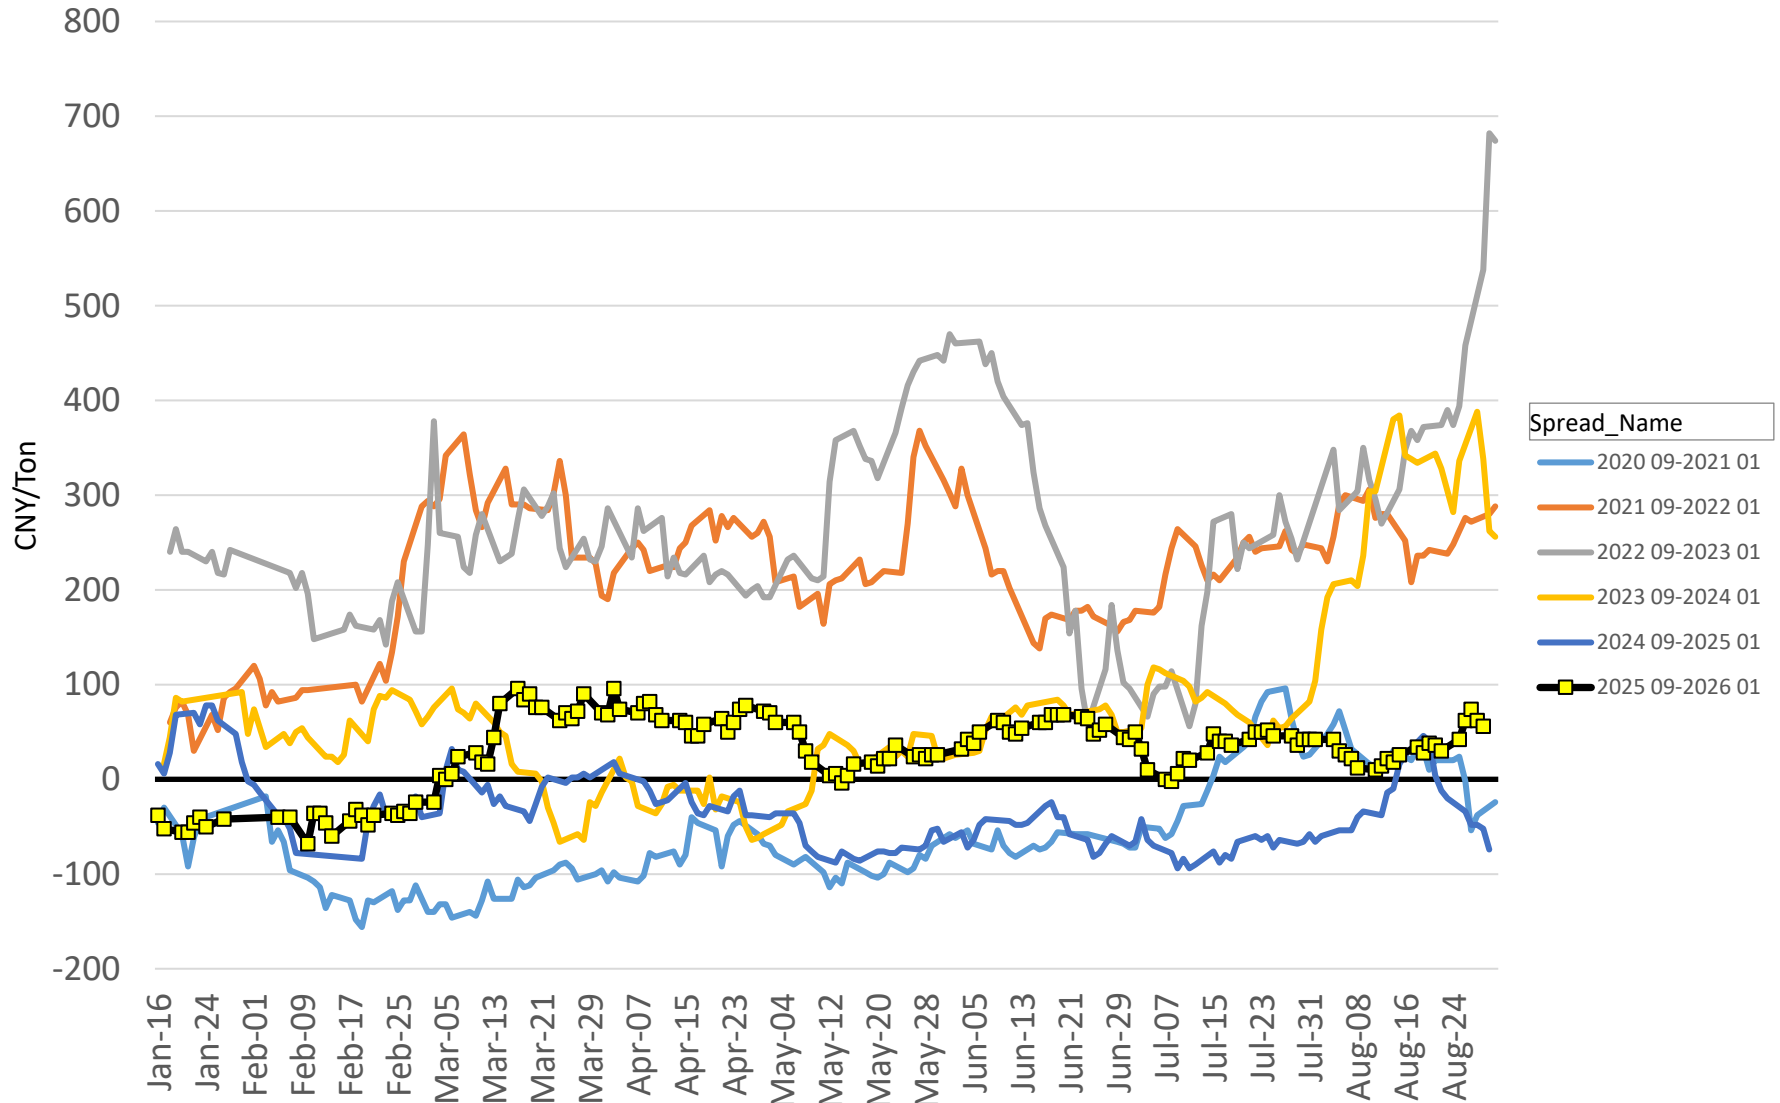

(New Spread not listed until January 2026)

ZCE Rapeseed Meal Futures Forward Curve

■ Today
 ■ 1 Month Prior
 ■ 1 Year Prior

ZCE Rapeseed Meal Calendar Spreads - Jan/May (F/K)

ZCE Rapeseed Meal Calendar Spreads - May/Sept (K/U)

ZCE Rapeseed Meal Calendar Spreads - Sept/Jan (U/F)

(New Spread not listed until January 2026)

DCE Soy Oil Futures Forward Curve

■ Today
 ■ 1 Month Prior
 ■ 1 Year Prior

DCE Soy Oil Calendar Spreads - Jan/May (F/K)

DCE Soy Oil Calendar Spreads - May/Sept (K/U)

DCE Soy Oil Calendar Spreads - Sept/Jan (U/F)

(New Spread not listed until January 2026)

ZCE Rapeseed Oil Futures Forward Curve

Today 1 Month Prior 1 Year Prior

ZCE Rapeseed Oil Calendar Spreads - Jan/May (F/K)

RelativeDate

ZCE Rapeseed Oil Calendar Spreads - May/Sept (K/U)

RelativeDate

ZCE Rapeseed Oil Calendar Spreads - Sept/Jan (U/F)

(New Spread not listed until January 2026)