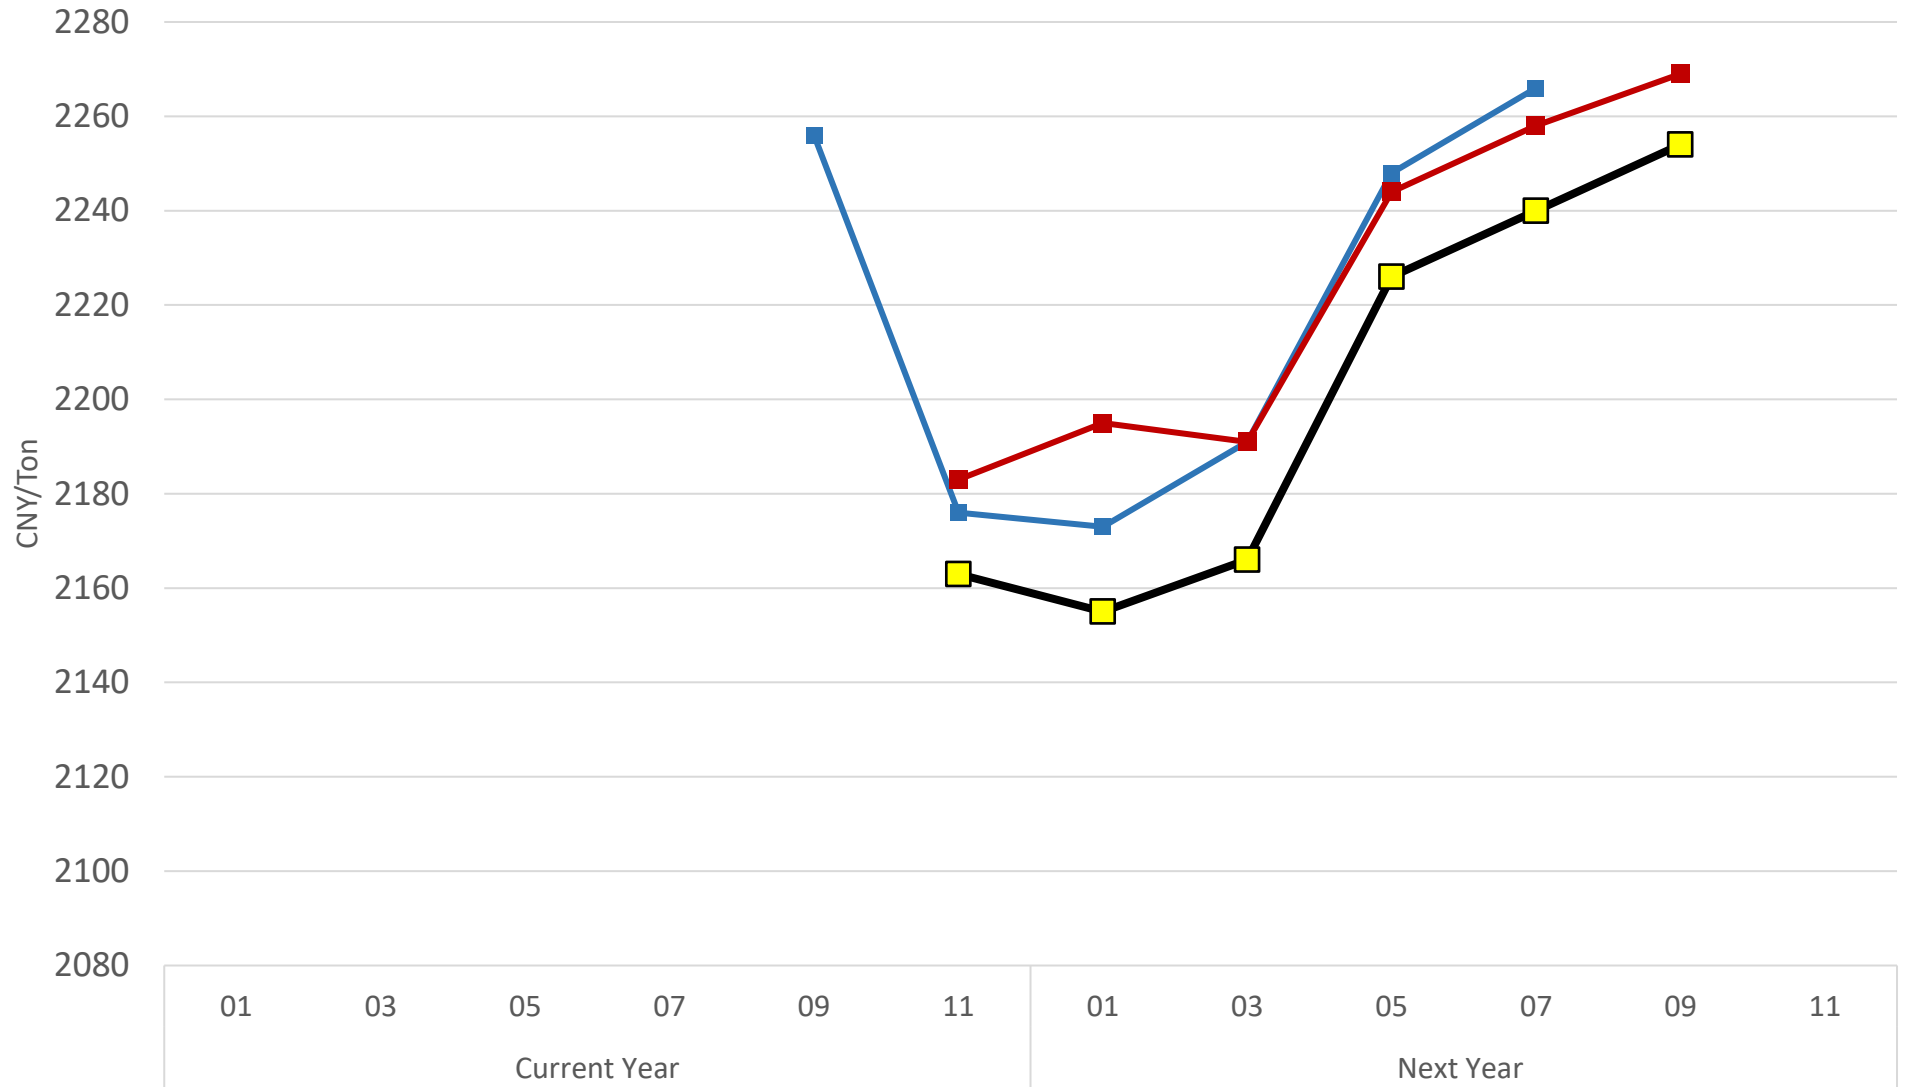

DCE Corn Futures Forward Curve

Today 1 Month Prior 1 Year Prior

DCE Corn Calendar Spreads - Jan/May (F/K)

DCE Corn Calendar Spreads - May/Sept (K/U)

DCE Corn Calendar Spreads - Sept/Jan (U/F)

(New Spread not listed until January 2026)

DCE Soybean Futures Forward Curve

Today 1 Month Prior 1 Year Prior

DCE Soybean Calendar Spreads - Jan/May (F/K)

DCE Soybean Calendar Spreads - May/Sept (K/U)

DCE Soybean Calendar Spreads - Sept/Jan (U/F)

(New Spread not listed until January 2026)

(New Spread not listed until January 2026)

ZCE Rapeseed Meal Futures Forward Curve

■ Today
 ■ 1 Month Prior
 ■ 1 Year Prior

ZCE Rapeseed Meal Calendar Spreads - Jan/May (F/K)

ZCE Rapeseed Meal Calendar Spreads - May/Sept (K/U)

ZCE Rapeseed Meal Calendar Spreads - Sept/Jan (U/F)

(New Spread not listed until January 2026)

DCE Soy Oil Futures Forward Curve

■ Today
 ■ 1 Month Prior
 ■ 1 Year Prior

DCE Soy Oil Calendar Spreads - Jan/May (F/K)