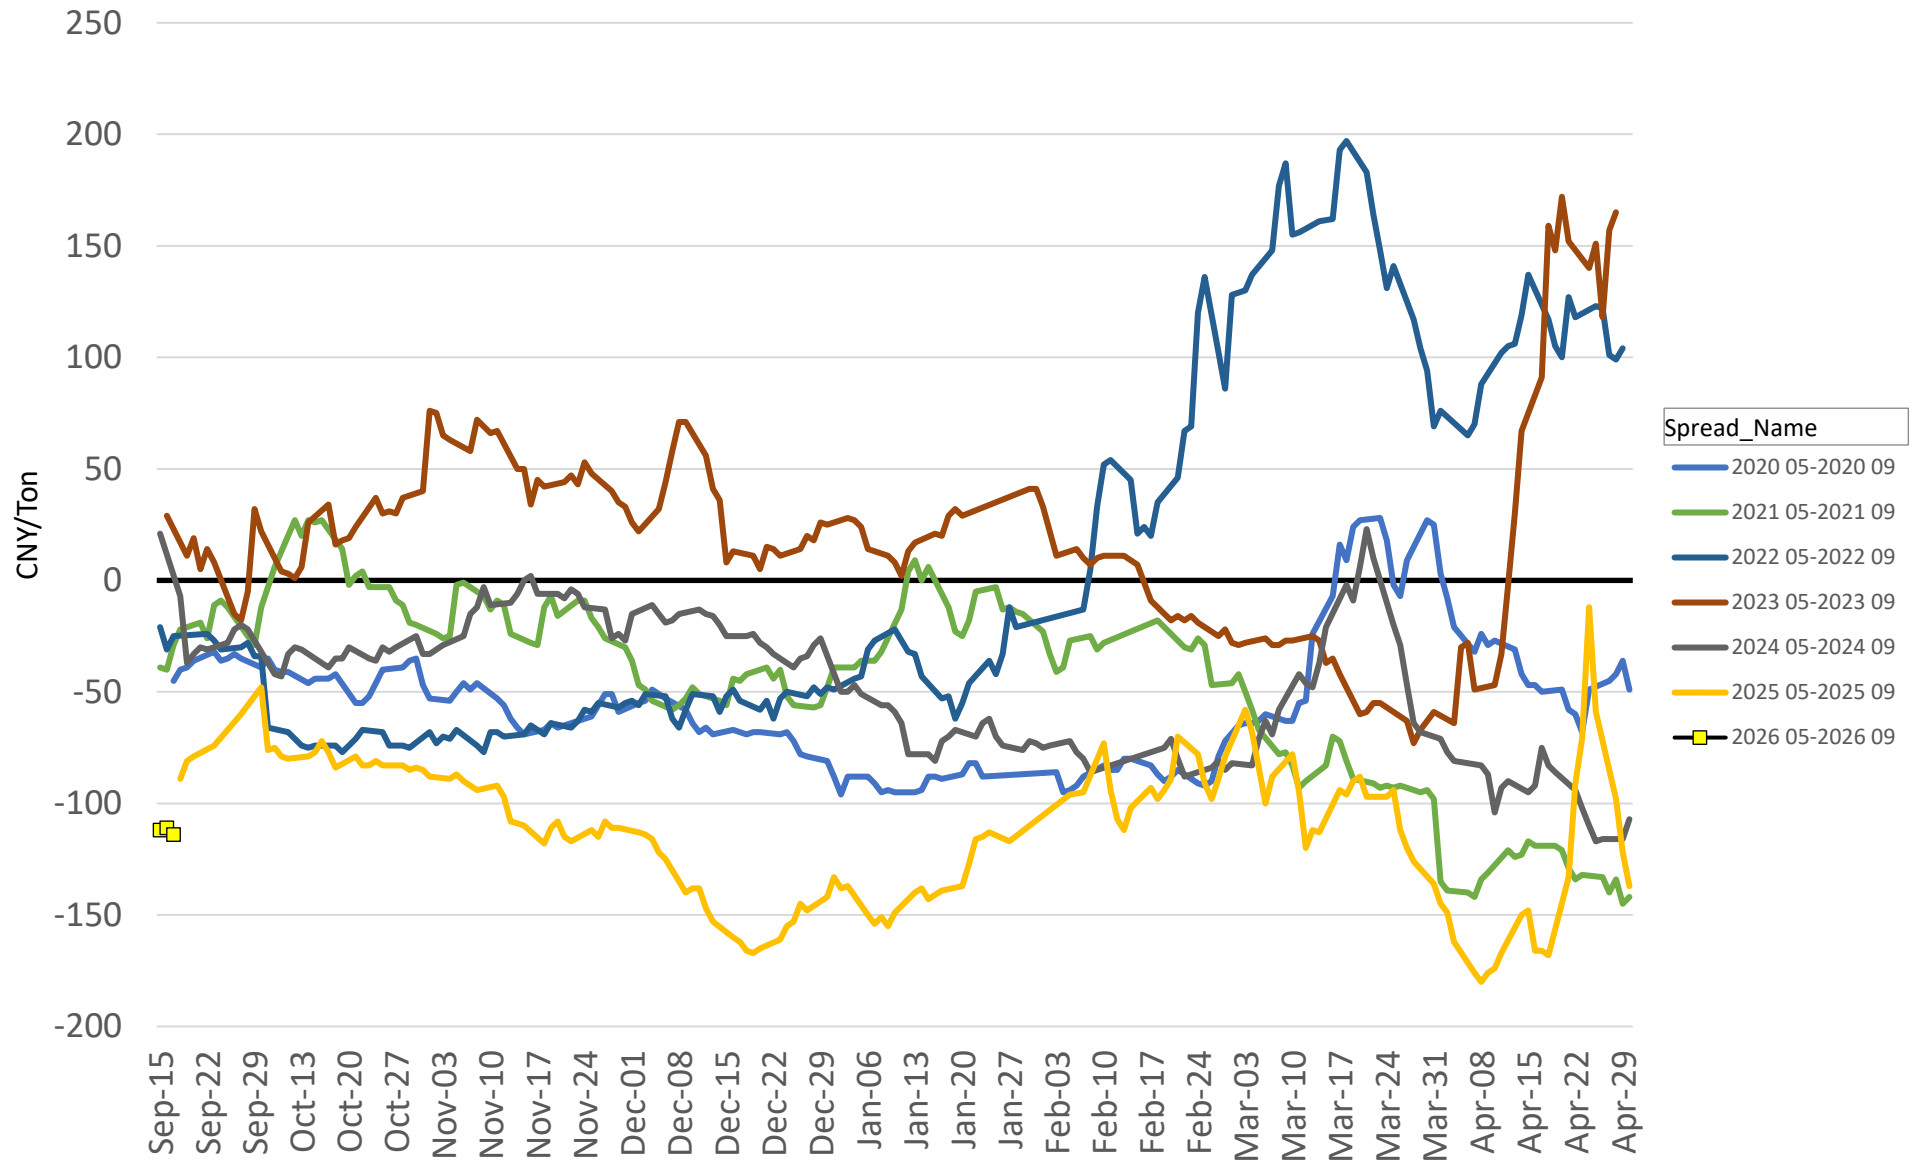

DCE Soybean Futures Forward Curve

Today 1 Month Prior 1 Year Prior

DCE Soybean Calendar Spreads - Jan/May (F/K)

DCE Soybean Calendar Spreads - May/Sept (K/U)

DCE Soybean Calendar Spreads - Sept/Jan (U/F)

(New Spread not listed until January 2026)

DCE Soybean Meal Futures Forward Curve

Today 1 Month Prior 1 Year Prior

DCE Soy Meal Calendar Spreads - Jan/May (F/K)

DCE Soy Meal Calendar Spreads - May/Sept (K/U)

DCE Soy Meal Calendar Spreads - Sept/Jan (U/F)

(New Spread not listed until January 2026)

ZCE Rapeseed Meal Futures Forward Curve

■ Today
 ■ 1 Month Prior
 ■ 1 Year Prior

ZCE Rapeseed Meal Calendar Spreads - Jan/May (F/K)

ZCE Rapeseed Meal Calendar Spreads - May/Sept (K/U)

ZCE Rapeseed Meal Calendar Spreads - Sept/Jan (U/F)

(New Spread not listed until January 2026)

DCE Soy Oil Futures Forward Curve

■ Today
 ■ 1 Month Prior
 ■ 1 Year Prior

DCE Soy Oil Calendar Spreads - Jan/May (F/K)