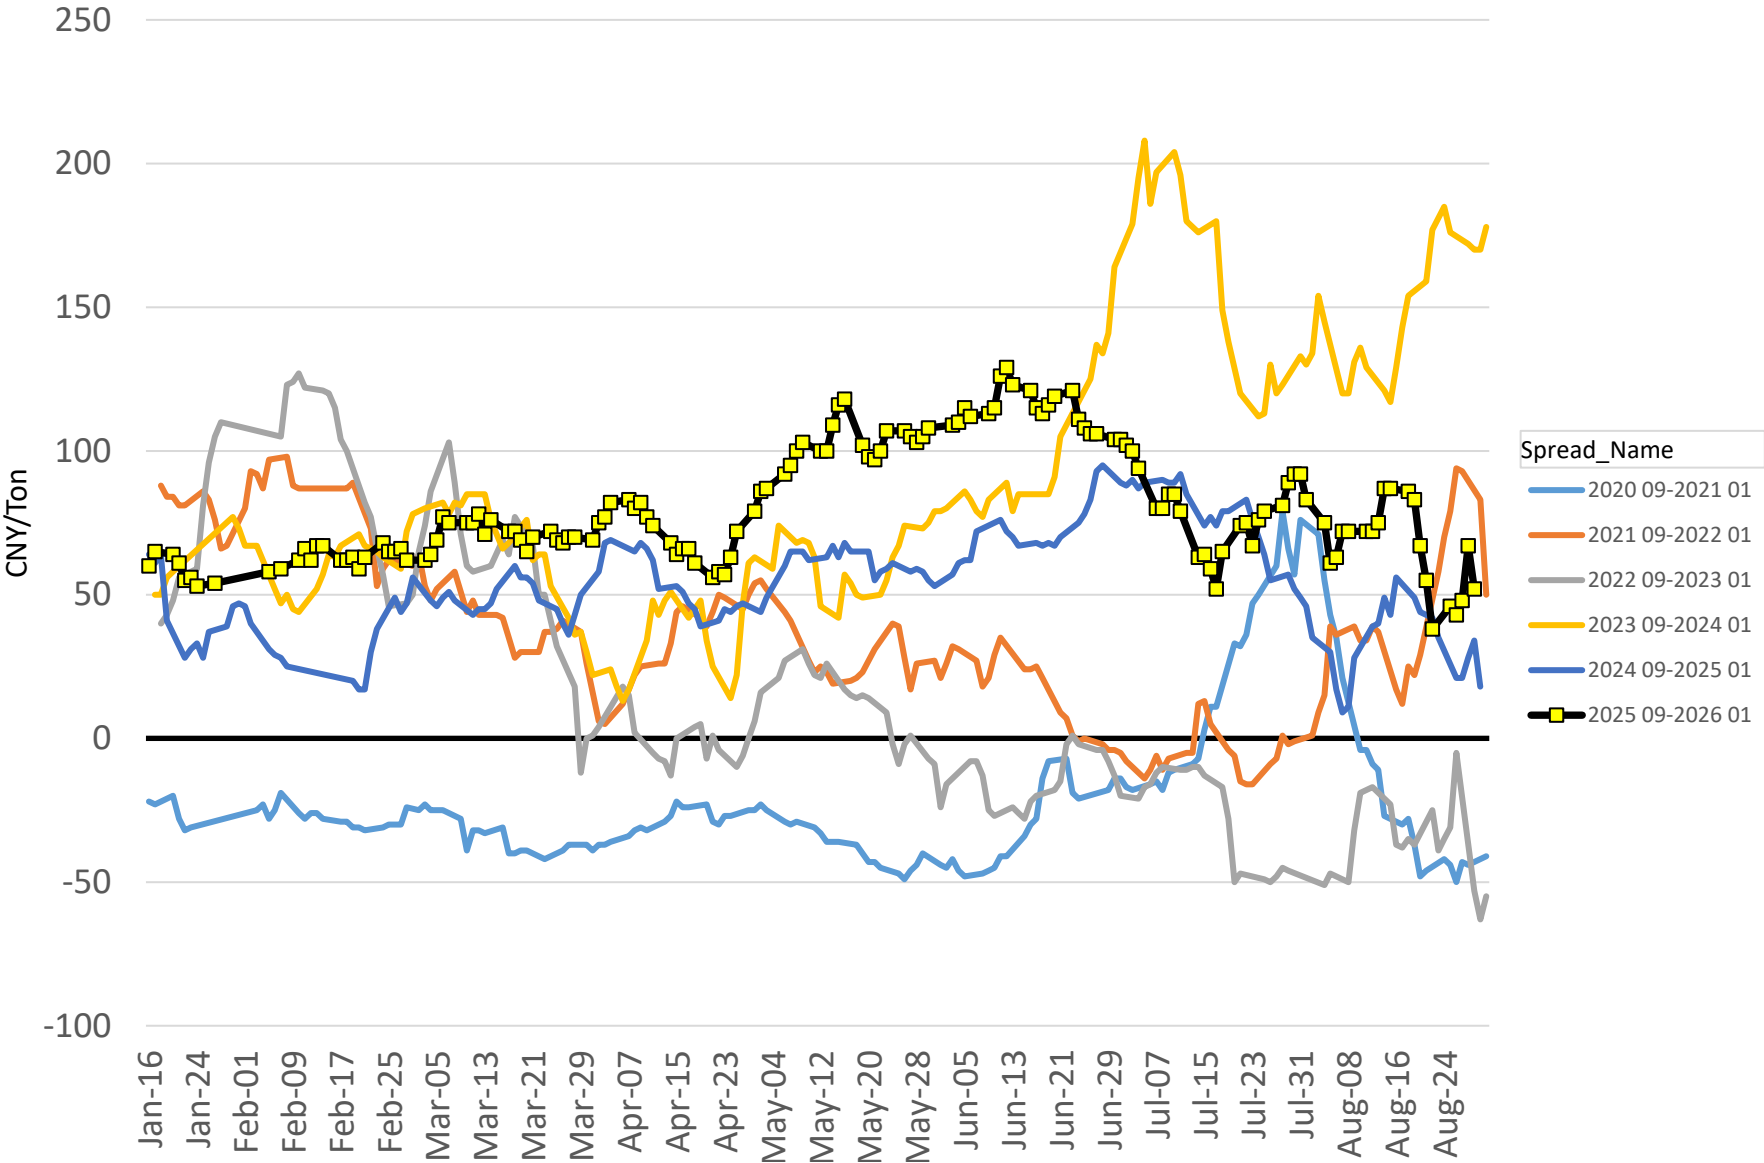

DCE Corn Futures Forward Curve

Today 1 Month Prior 1 Year Prior

DCE Corn Calendar Spreads - Jan/May (F/K)

DCE Corn Calendar Spreads - May/Sept (K/U)

DCE Corn Calendar Spreads - Sept/Jan (U/F)

(New Spread not listed until January 2026)

DCE Soybean Futures Forward Curve

Today 1 Month Prior 1 Year Prior

DCE Soybean Calendar Spreads - Jan/May (F/K)

DCE Soybean Calendar Spreads - May/Sept (K/U)

DCE Soybean Calendar Spreads - Sept/Jan (U/F)

(New Spread not listed until January 2026)

DCE Soybean Meal Futures Forward Curve

Today 1 Month Prior 1 Year Prior

DCE Soy Meal Calendar Spreads - Jan/May (F/K)

DCE Soy Meal Calendar Spreads - May/Sept (K/U)

DCE Soy Meal Calendar Spreads - Sept/Jan (U/F)

(New Spread not listed until January 2026)

ZCE Rapeseed Meal Futures Forward Curve

■ Today
 ■ 1 Month Prior
 ■ 1 Year Prior

ZCE Rapeseed Meal Calendar Spreads - Jan/May (F/K)

ZCE Rapeseed Meal Calendar Spreads - May/Sept (K/U)