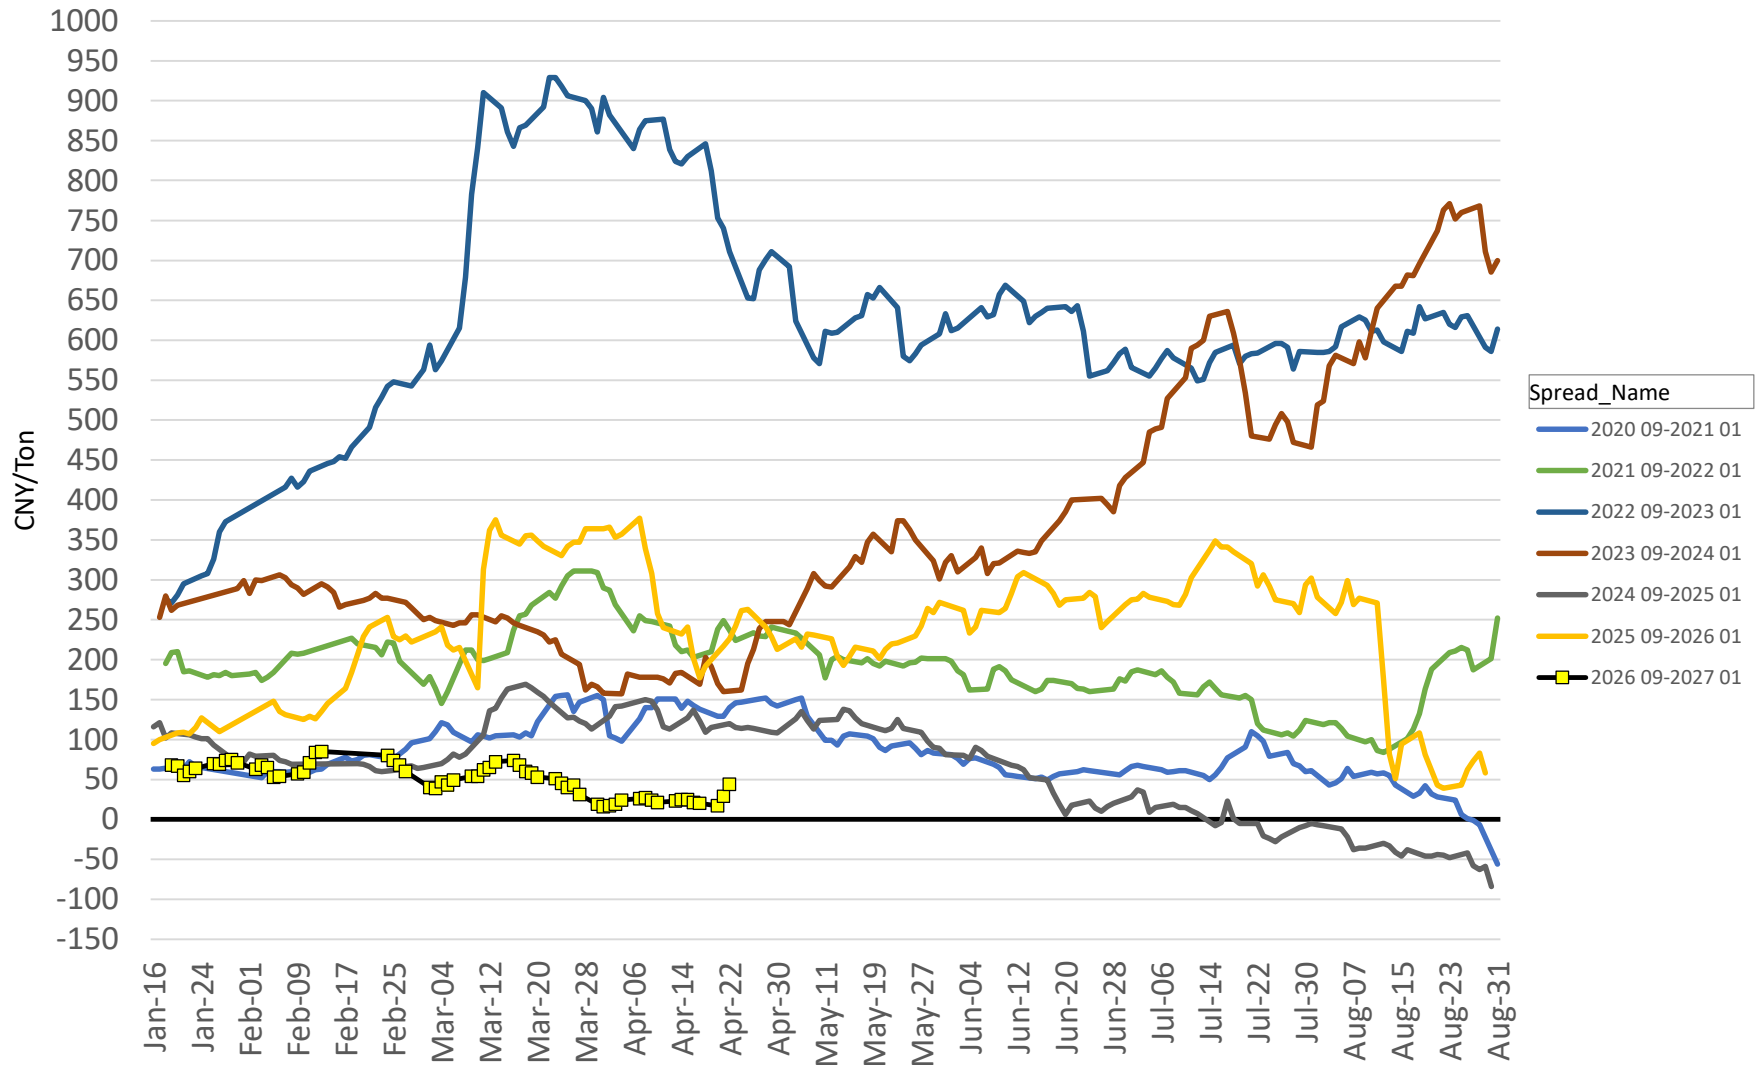

DCE Soybean Calendar Spreads - Jan/May (F/K)

DCE Soybean Calendar Spreads - May/Sept (K/U)

DCE Soybean Calendar Spreads - Sept/Jan (U/F)

DCE Soybean Meal Futures Forward Curve

DCE Soy Meal Calendar Spreads - Jan/May (F/K)

DCE Soy Meal Calendar Spreads - May/Sept (K/U)

DCE Soy Meal Calendar Spreads - Sept/Jan (U/F)

ZCE Rapeseed Meal Futures Forward Curve

ZCE Rapeseed Meal Calendar Spreads - Jan/May (F/K)

ZCE Rapeseed Meal Calendar Spreads - May/Sept (K/U)

ZCE Rapeseed Meal Calendar Spreads - Sept/Jan (U/F)

DCE Soy Oil Futures Forward Curve

DCE Soy Oil Calendar Spreads - Jan/May (F/K)

DCE Soy Oil Calendar Spreads - May/Sept (K/U)

DCE Soy Oil Calendar Spreads - Sept/Jan (U/F)

ZCE Rapeseed Oil Futures Forward Curve

ZCE Rapeseed Oil Calendar Spreads - Jan/May (F/K)

ZCE Rapeseed Oil Calendar Spreads - May/Sept (K/U)

ZCE Rapeseed Oil Calendar Spreads - Sept/Jan (U/F)

DCE Live Hog Futures Forward Curve