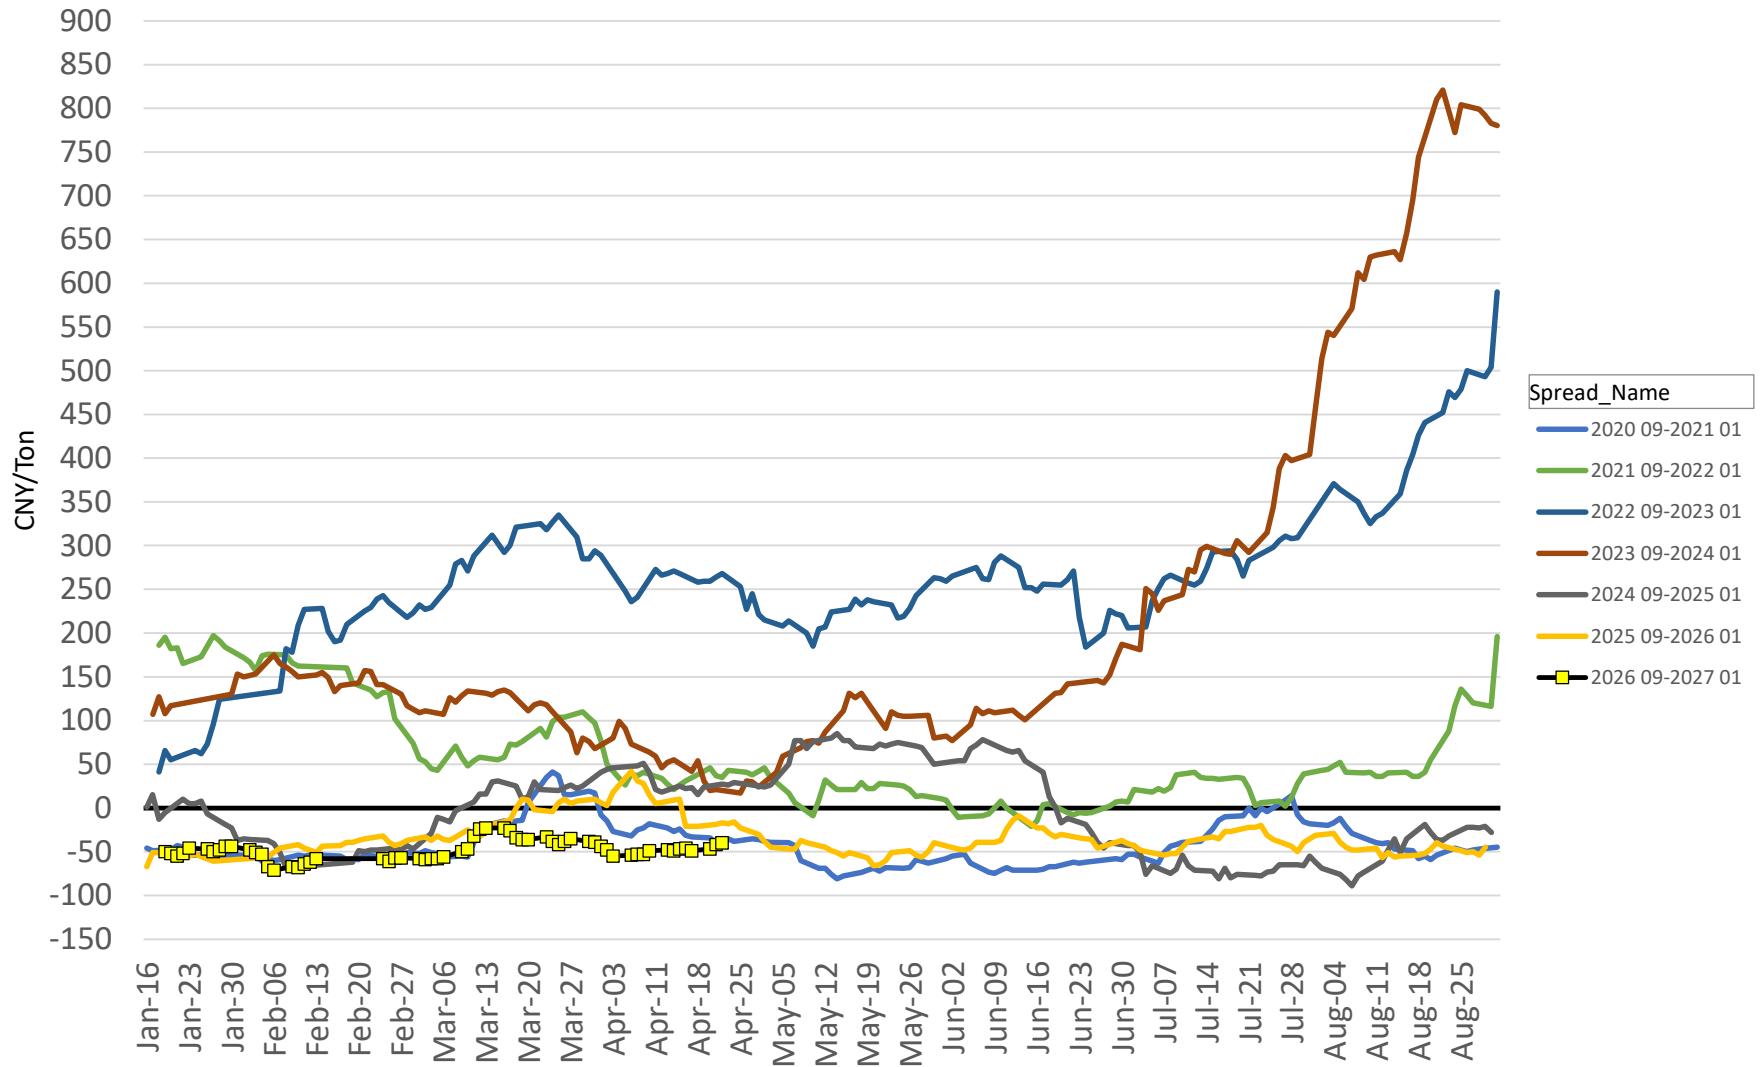

DCE Corn Futures Forward Curve

DCE Corn Calendar Spreads - Jan/May (F/K)

DCE Corn Calendar Spreads - March/May (H/K)

DCE Corn Calendar Spreads - May/Sept (K/U)

DCE Corn Calendar Spreads - Sept/Jan (U/F)

DCE Soybean Futures Forward Curve

DCE Soybean Calendar Spreads - Jan/May (F/K)

DCE Soybean Calendar Spreads - May/Sept (K/U)

DCE Soybean Calendar Spreads - Sept/Jan (U/F)

DCE Soybean Meal Futures Forward Curve

DCE Soy Meal Calendar Spreads - Jan/May (F/K)

DCE Soy Meal Calendar Spreads - May/Sept (K/U)

DCE Soy Meal Calendar Spreads - Sept/Jan (U/F)

ZCE Rapeseed Meal Futures Forward Curve

ZCE Rapeseed Meal Calendar Spreads - Jan/May (F/K)

ZCE Rapeseed Meal Calendar Spreads - May/Sept (K/U)

ZCE Rapeseed Meal Calendar Spreads - Sept/Jan (U/F)

DCE Soy Oil Futures Forward Curve

DCE Soy Oil Calendar Spreads - Jan/May (F/K)

DCE Soy Oil Calendar Spreads - May/Sept (K/U)

DCE Soy Oil Calendar Spreads - Sept/Jan (U/F)