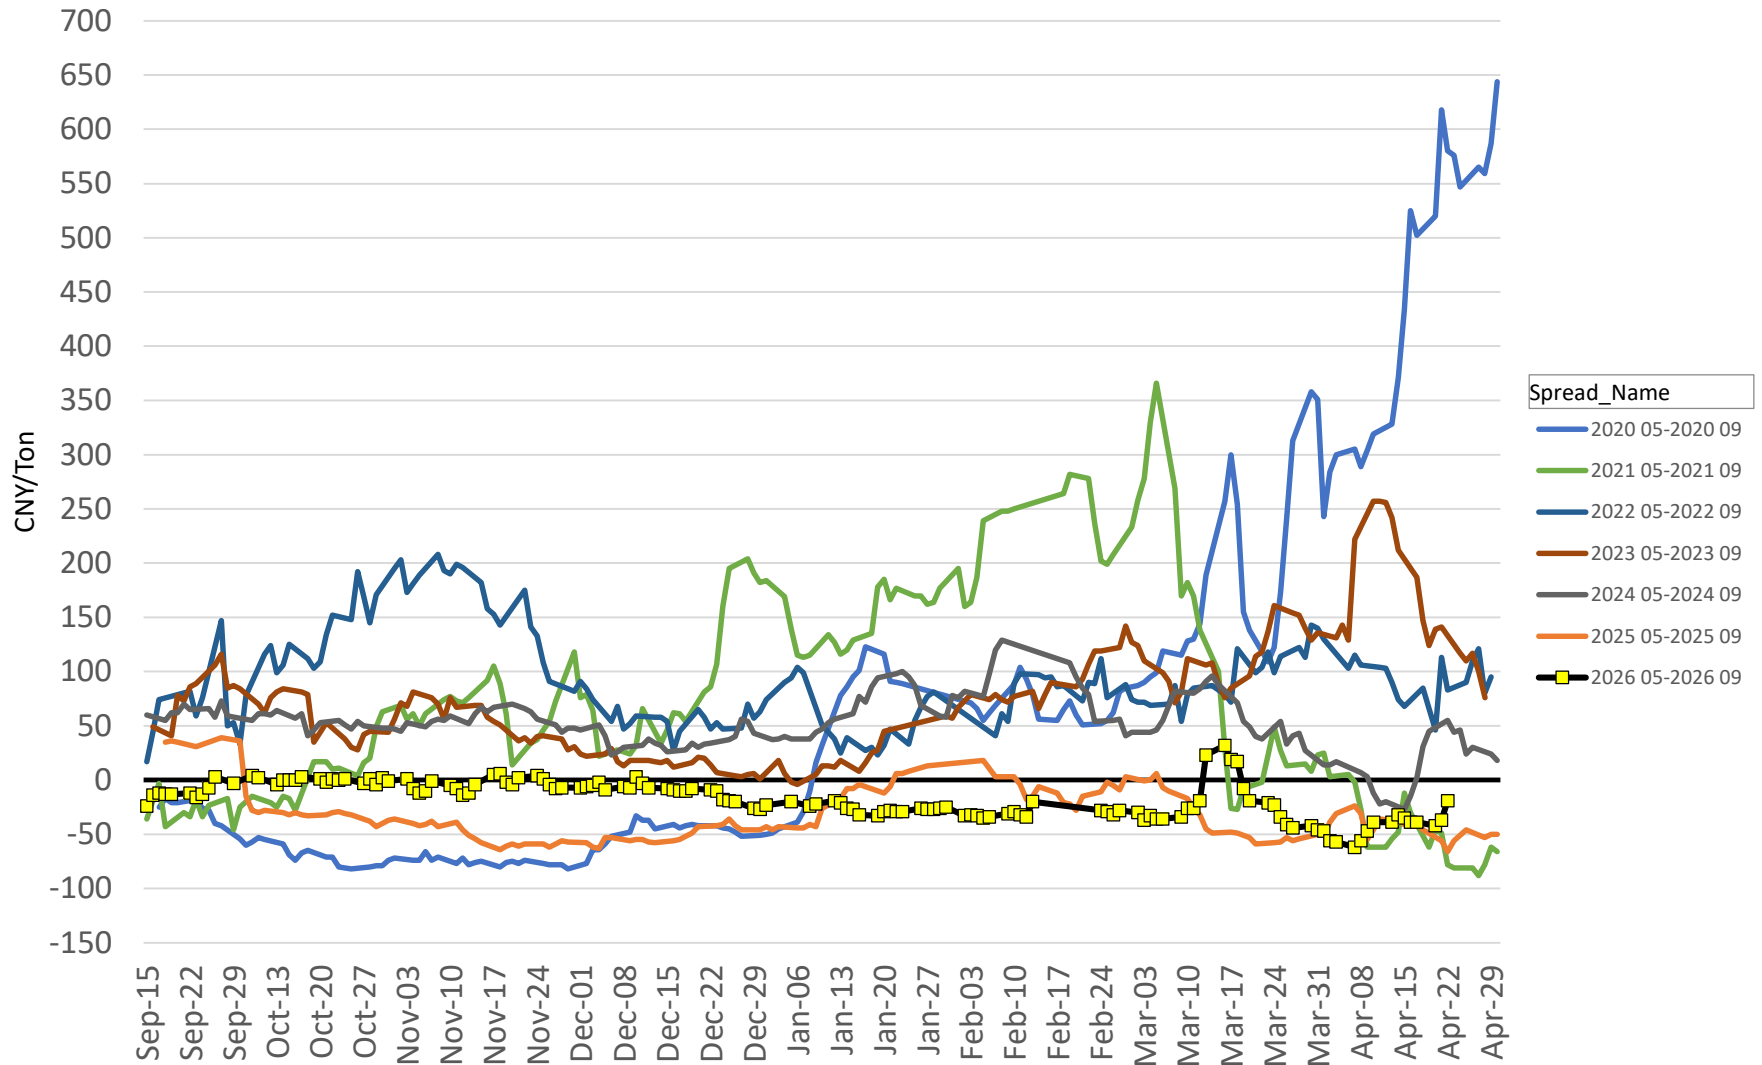

DCE Corn Futures Forward Curve

DCE Corn Calendar Spreads - Jan/May (F/K)

DCE Corn Calendar Spreads - March/May (H/K)

DCE Corn Calendar Spreads - May/Sept (K/U)

DCE Corn Calendar Spreads - Sept/Jan (U/F)

DCE Soybean Futures Forward Curve

DCE Soybean Calendar Spreads - Jan/May (F/K)

DCE Soybean Calendar Spreads - May/Sept (K/U)

DCE Soybean Calendar Spreads - Sept/Jan (U/F)

DCE Soybean Meal Futures Forward Curve

DCE Soy Meal Calendar Spreads - Jan/May (F/K)

DCE Soy Meal Calendar Spreads - May/Sept (K/U)

DCE Soy Meal Calendar Spreads - Sept/Jan (U/F)

ZCE Rapeseed Meal Futures Forward Curve

ZCE Rapeseed Meal Calendar Spreads - Jan/May (F/K)

ZCE Rapeseed Meal Calendar Spreads - May/Sept (K/U)

ZCE Rapeseed Meal Calendar Spreads - Sept/Jan (U/F)

DCE Soy Oil Futures Forward Curve

DCE Soy Oil Calendar Spreads - Jan/May (F/K)

DCE Soy Oil Calendar Spreads - May/Sept (K/U)

DCE Soy Oil Calendar Spreads - Sept/Jan (U/F)