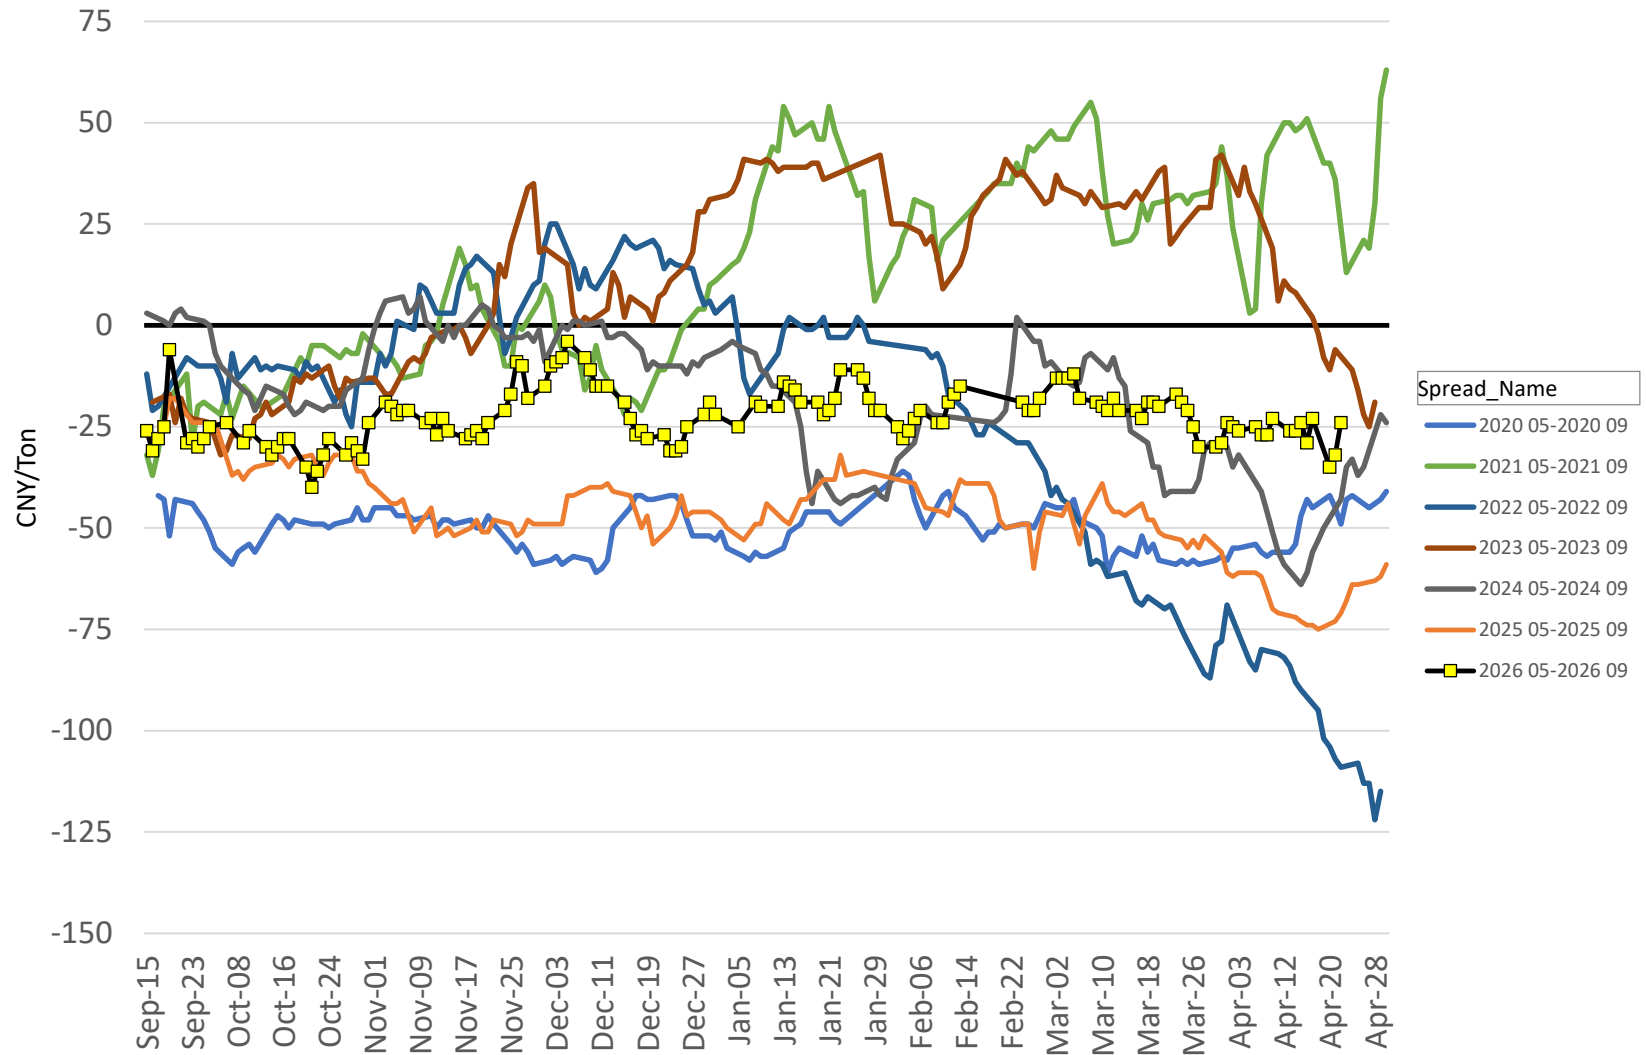

DCE Corn Futures Forward Curve

DCE Corn Calendar Spreads - Jan/May (F/K)

DCE Corn Calendar Spreads - March/May (H/K)

DCE Corn Calendar Spreads - May/Sept (K/U)

DCE Corn Calendar Spreads - Sept/Jan (U/F)

DCE Soybean Futures Forward Curve

DCE Soybean Calendar Spreads - Jan/May (F/K)

DCE Soybean Calendar Spreads - May/Sept (K/U)

DCE Soybean Calendar Spreads - Sept/Jan (U/F)

DCE Soybean Meal Futures Forward Curve

DCE Soy Meal Calendar Spreads - Jan/May (F/K)

DCE Soy Meal Calendar Spreads - May/Sept (K/U)

DCE Soy Meal Calendar Spreads - Sept/Jan (U/F)

ZCE Rapeseed Meal Futures Forward Curve

ZCE Rapeseed Meal Calendar Spreads - Jan/May (F/K)

ZCE Rapeseed Meal Calendar Spreads - May/Sept (K/U)