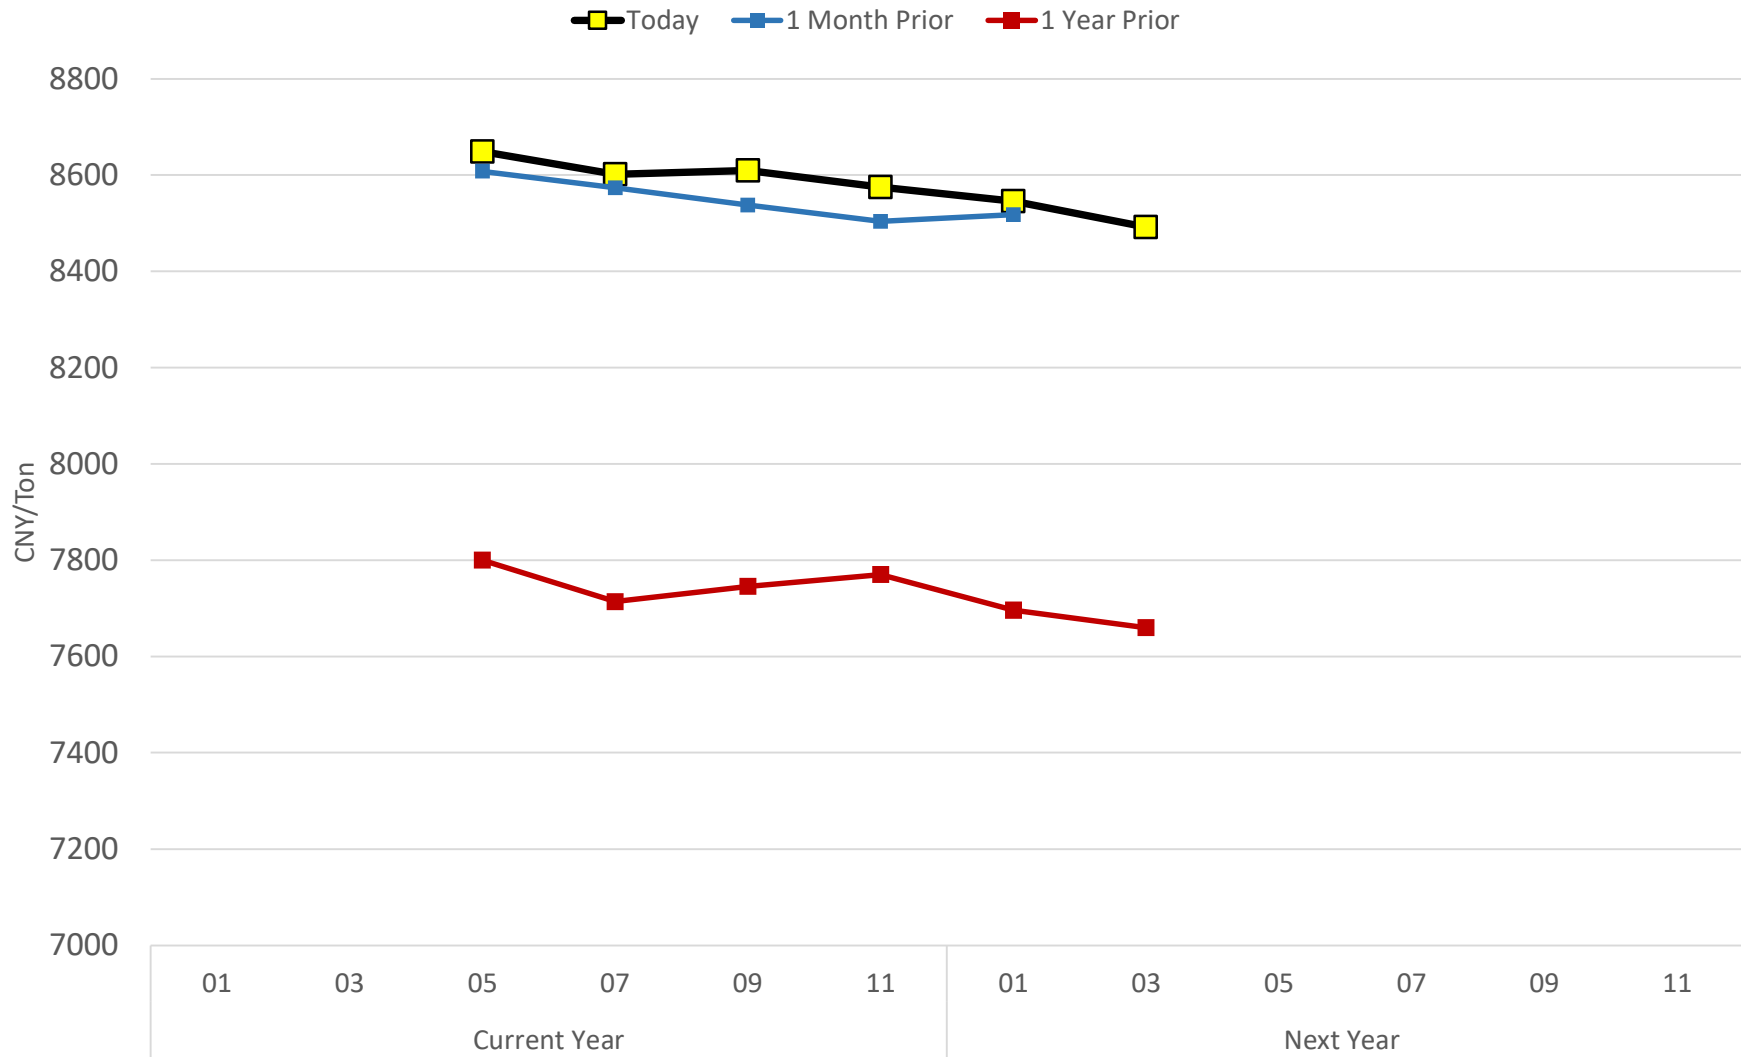

DCE Soybean Calendar Spreads - Jan/May (F/K)

DCE Soybean Calendar Spreads - May/Sept (K/U)

DCE Soybean Calendar Spreads - Sept/Jan (U/F)

DCE Soybean Meal Futures Forward Curve

DCE Soy Meal Calendar Spreads - Jan/May (F/K)

DCE Soy Meal Calendar Spreads - May/Sept (K/U)

DCE Soy Meal Calendar Spreads - Sept/Jan (U/F)

ZCE Rapeseed Meal Futures Forward Curve

ZCE Rapeseed Meal Calendar Spreads - Jan/May (F/K)

ZCE Rapeseed Meal Calendar Spreads - May/Sept (K/U)

ZCE Rapeseed Meal Calendar Spreads - Sept/Jan (U/F)

DCE Soy Oil Futures Forward Curve

DCE Soy Oil Calendar Spreads - Jan/May (F/K)

DCE Soy Oil Calendar Spreads - May/Sept (K/U)

DCE Soy Oil Calendar Spreads - Sept/Jan (U/F)