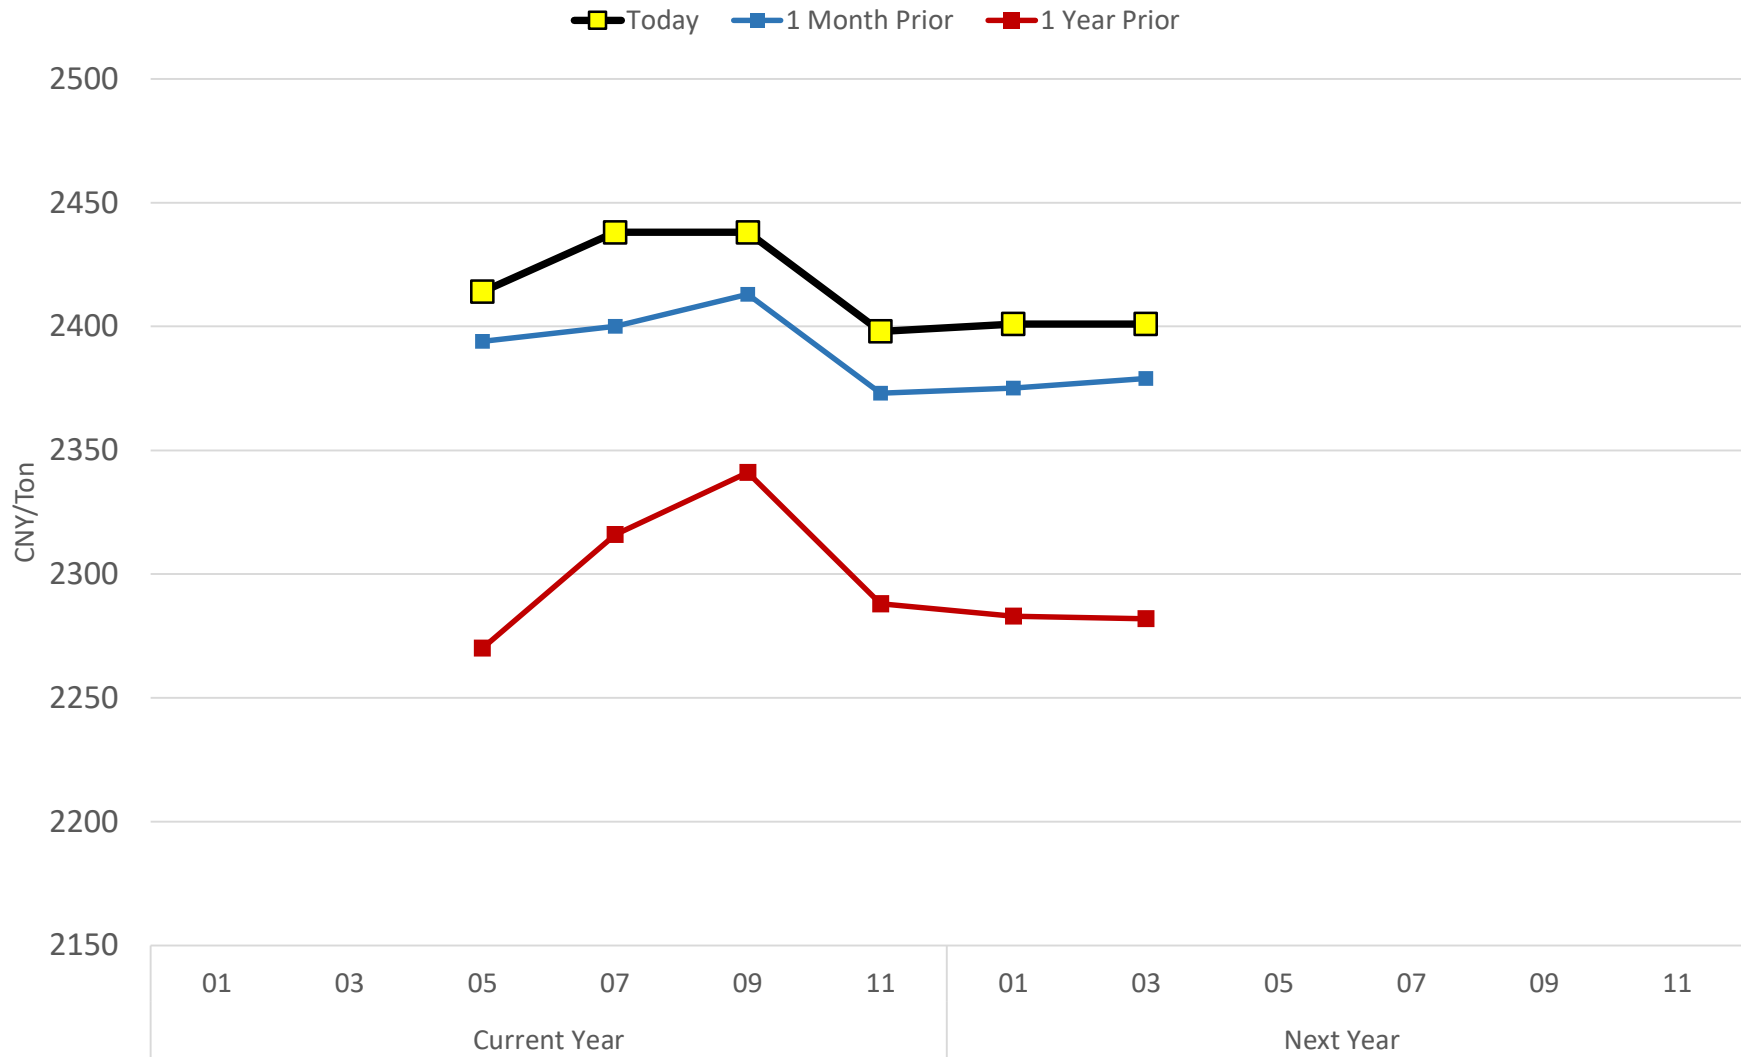

DCE Corn Futures Forward Curve

DCE Corn Calendar Spreads - Jan/May (F/K)

DCE Corn Calendar Spreads - March/May (H/K)

DCE Corn Calendar Spreads - May/Sept (K/U)

DCE Corn Calendar Spreads - Sept/Jan (U/F)

DCE Soybean Futures Forward Curve

DCE Soybean Calendar Spreads - Jan/May (F/K)

DCE Soybean Calendar Spreads - May/Sept (K/U)

DCE Soybean Calendar Spreads - Sept/Jan (U/F)

DCE Soybean Meal Futures Forward Curve

DCE Soy Meal Calendar Spreads - Jan/May (F/K)

DCE Soy Meal Calendar Spreads - May/Sept (K/U)

DCE Soy Meal Calendar Spreads - Sept/Jan (U/F)

ZCE Rapeseed Meal Futures Forward Curve

ZCE Rapeseed Meal Calendar Spreads - Jan/May (F/K)

ZCE Rapeseed Meal Calendar Spreads - May/Sept (K/U)