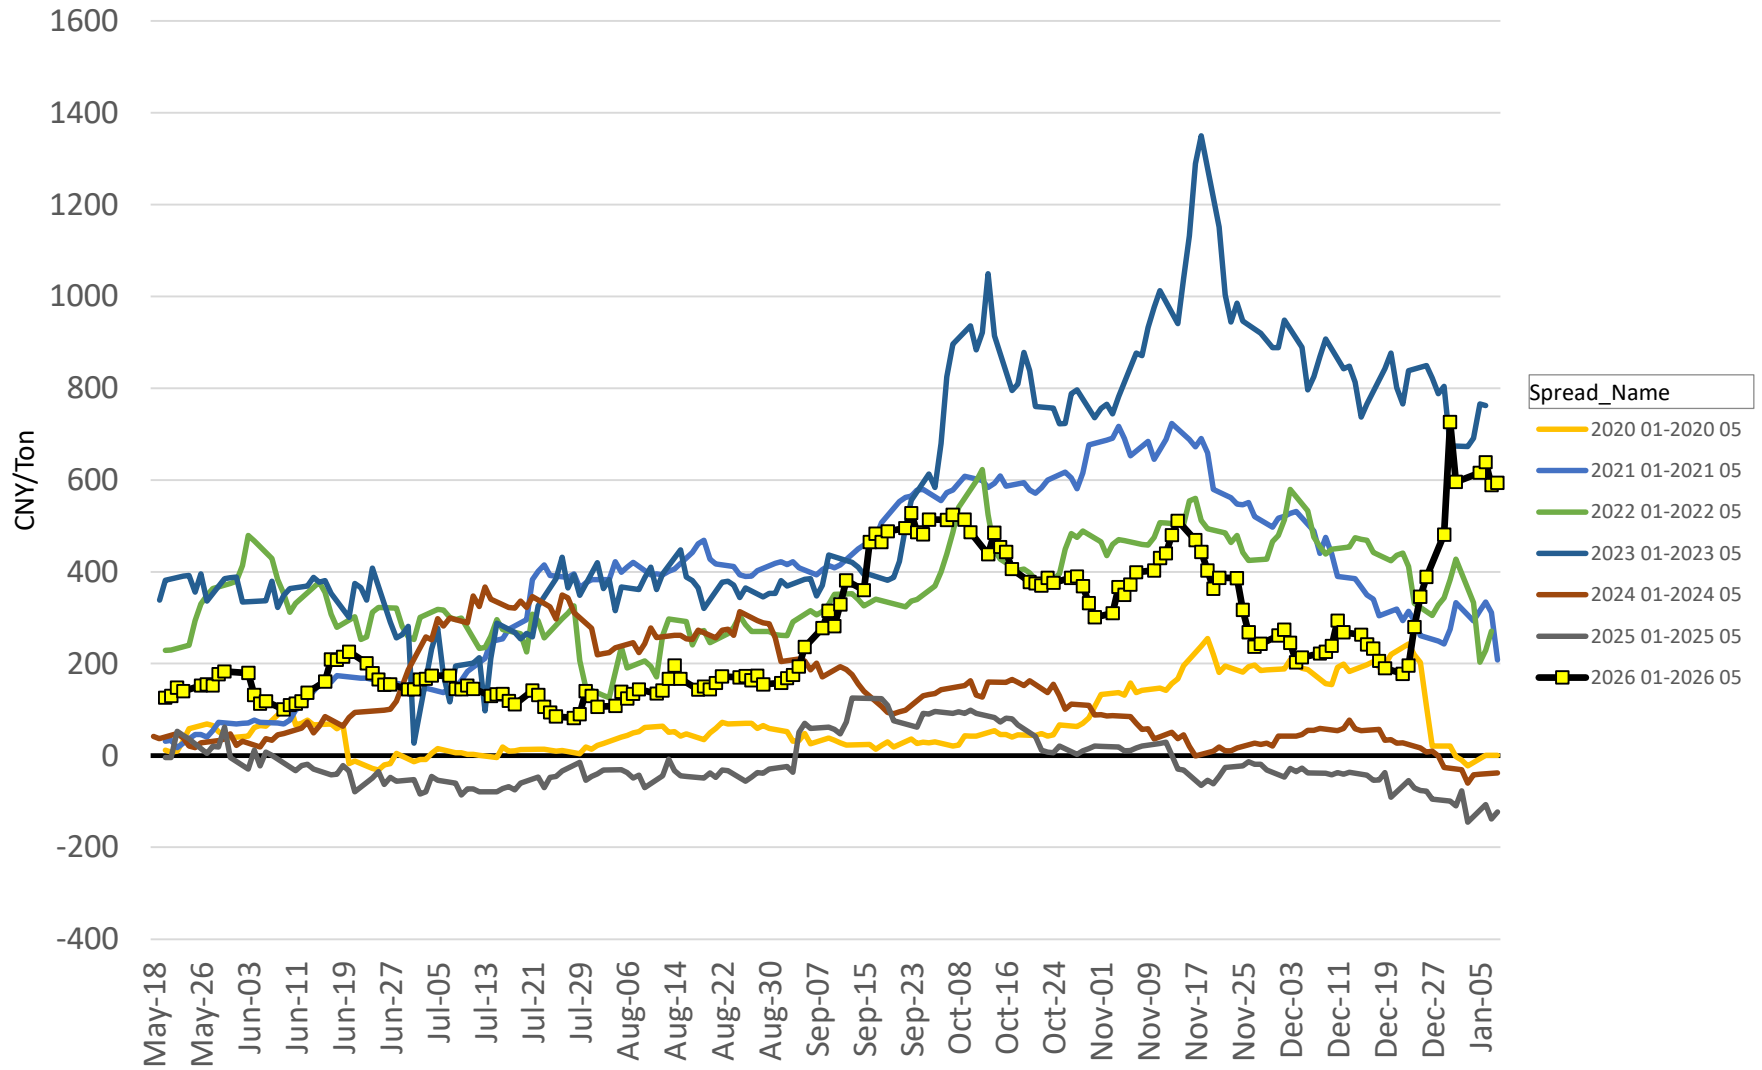

DCE Soybean Calendar Spreads - Jan/May (F/K)

DCE Soybean Calendar Spreads - May/Sept (K/U)

DCE Soybean Calendar Spreads - Sept/Jan (U/F)

DCE Soybean Meal Futures Forward Curve

DCE Soy Meal Calendar Spreads - Jan/May (F/K)

DCE Soy Meal Calendar Spreads - May/Sept (K/U)

DCE Soy Meal Calendar Spreads - Sept/Jan (U/F)

ZCE Rapeseed Meal Futures Forward Curve

ZCE Rapeseed Meal Calendar Spreads - Jan/May (F/K)

ZCE Rapeseed Meal Calendar Spreads - May/Sept (K/U)

ZCE Rapeseed Meal Calendar Spreads - Sept/Jan (U/F)

DCE Soy Oil Futures Forward Curve

DCE Soy Oil Calendar Spreads - Jan/May (F/K)

DCE Soy Oil Calendar Spreads - May/Sept (K/U)

DCE Soy Oil Calendar Spreads - Sept/Jan (U/F)

ZCE Rapeseed Oil Futures Forward Curve

ZCE Rapeseed Oil Calendar Spreads - Jan/May (F/K)

ZCE Rapeseed Oil Calendar Spreads - May/Sept (K/U)

ZCE Rapeseed Oil Calendar Spreads - Sept/Jan (U/F)

DCE Live Hog Futures Forward Curve