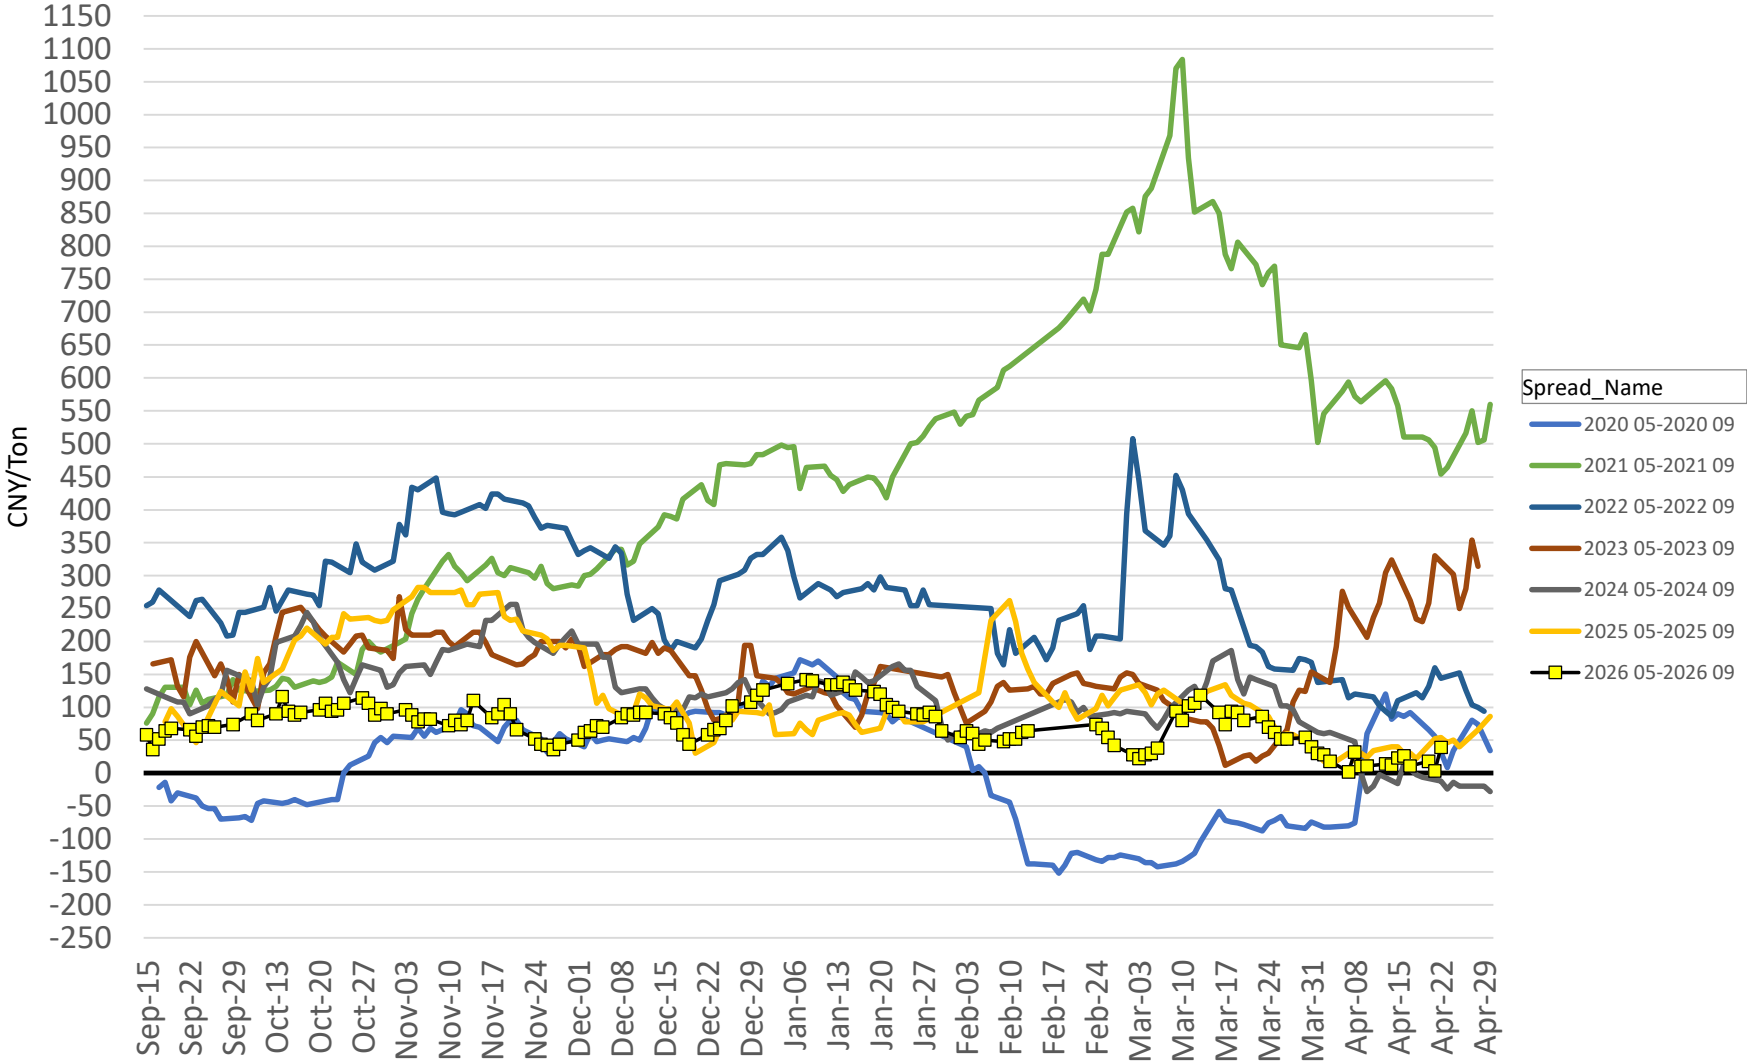

DCE Soybean Calendar Spreads - Jan/May (F/K)

DCE Soybean Calendar Spreads - May/Sept (K/U)

DCE Soybean Calendar Spreads - Sept/Jan (U/F)

DCE Soybean Meal Futures Forward Curve

DCE Soy Meal Calendar Spreads - Jan/May (F/K)

DCE Soy Meal Calendar Spreads - May/Sept (K/U)

DCE Soy Meal Calendar Spreads - Sept/Jan (U/F)

ZCE Rapeseed Meal Futures Forward Curve

ZCE Rapeseed Meal Calendar Spreads - Jan/May (F/K)

ZCE Rapeseed Meal Calendar Spreads - May/Sept (K/U)

ZCE Rapeseed Meal Calendar Spreads - Sept/Jan (U/F)

DCE Soy Oil Futures Forward Curve

DCE Soy Oil Calendar Spreads - Jan/May (F/K)

DCE Soy Oil Calendar Spreads - May/Sept (K/U)

DCE Soy Oil Calendar Spreads - Sept/Jan (U/F)

ZCE Rapeseed Oil Futures Forward Curve

ZCE Rapeseed Oil Calendar Spreads - Jan/May (F/K)

ZCE Rapeseed Oil Calendar Spreads - May/Sept (K/U)

ZCE Rapeseed Oil Calendar Spreads - Sept/Jan (U/F)

DCE Live Hog Futures Forward Curve