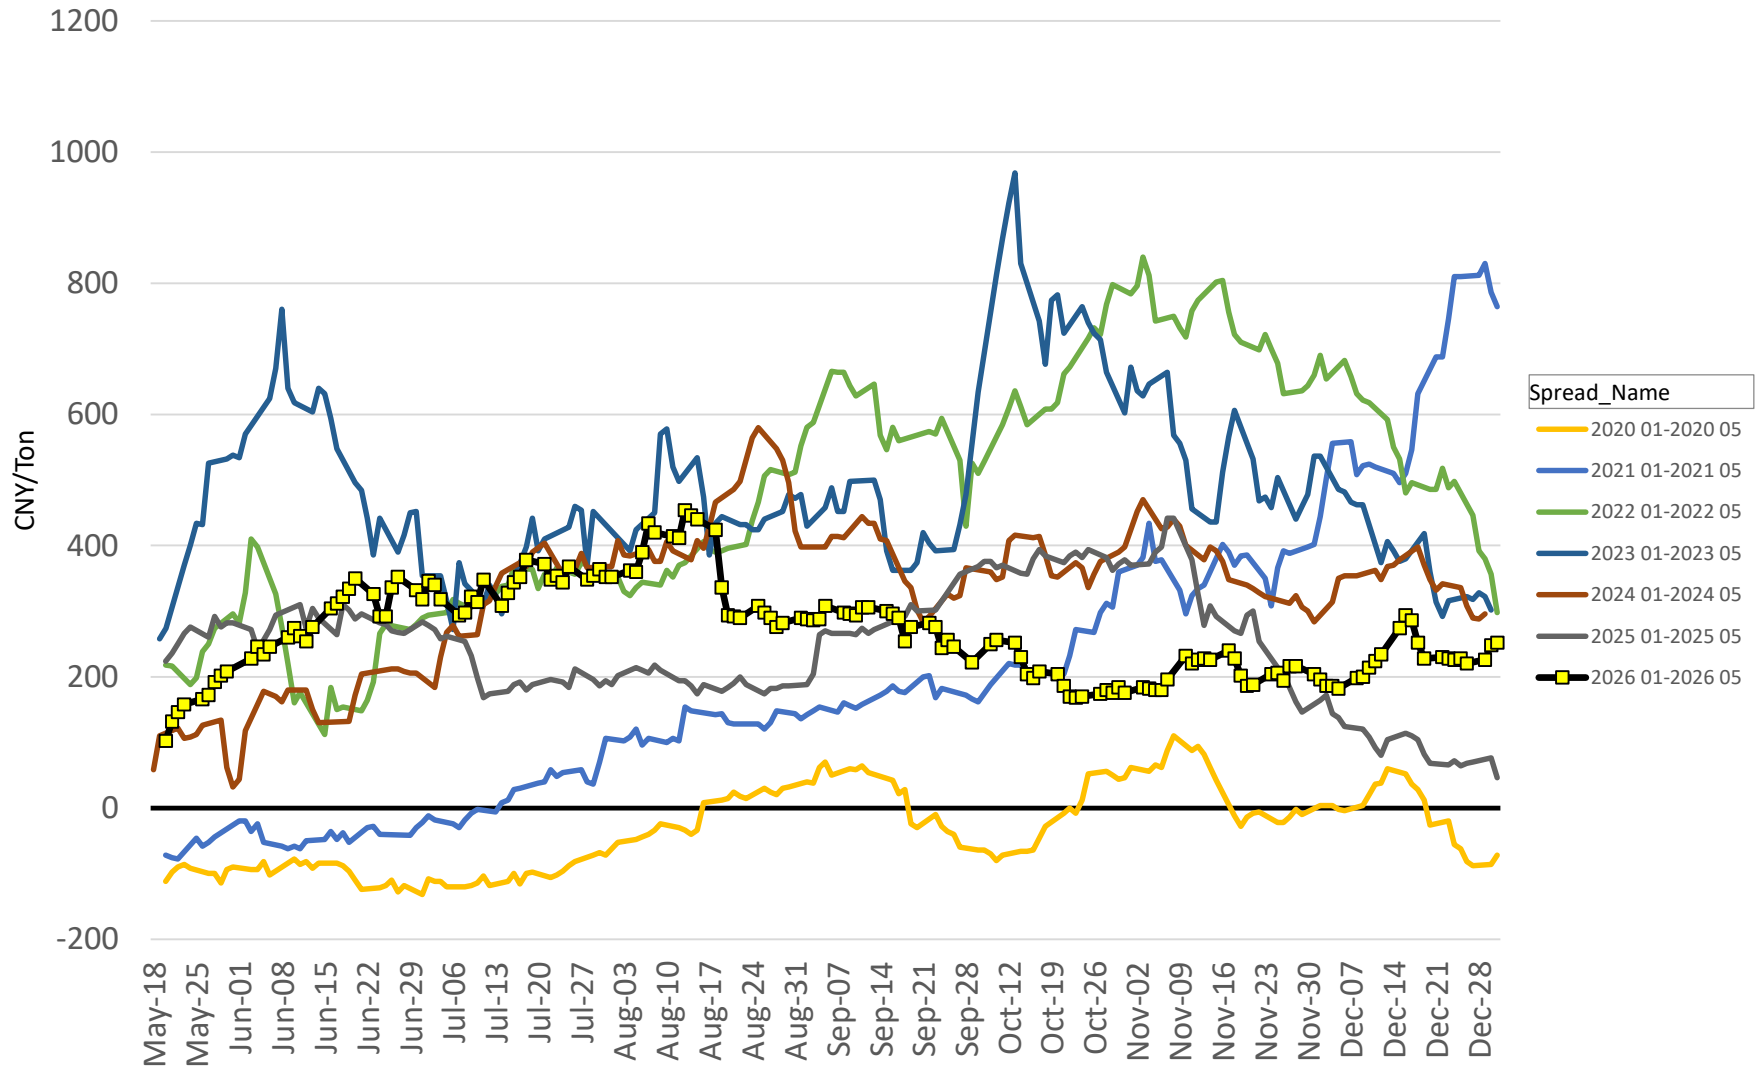

DCE Soybean Calendar Spreads - Jan/May (F/K)

DCE Soybean Calendar Spreads - May/Sept (K/U)

DCE Soybean Calendar Spreads - Sept/Jan (U/F)

DCE Soybean Meal Futures Forward Curve

DCE Soy Meal Calendar Spreads - Jan/May (F/K)

DCE Soy Meal Calendar Spreads - May/Sept (K/U)

DCE Soy Meal Calendar Spreads - Sept/Jan (U/F)

ZCE Rapeseed Meal Futures Forward Curve

ZCE Rapeseed Meal Calendar Spreads - Jan/May (F/K)

ZCE Rapeseed Meal Calendar Spreads - May/Sept (K/U)

ZCE Rapeseed Meal Calendar Spreads - Sept/Jan (U/F)

DCE Soy Oil Futures Forward Curve

DCE Soy Oil Calendar Spreads - Jan/May (F/K)

DCE Soy Oil Calendar Spreads - May/Sept (K/U)

DCE Soy Oil Calendar Spreads - Sept/Jan (U/F)

ZCE Rapeseed Oil Futures Forward Curve

ZCE Rapeseed Oil Calendar Spreads - Jan/May (F/K)

ZCE Rapeseed Oil Calendar Spreads - May/Sept (K/U)

ZCE Rapeseed Oil Calendar Spreads - Sept/Jan (U/F)

DCE Live Hog Futures Forward Curve