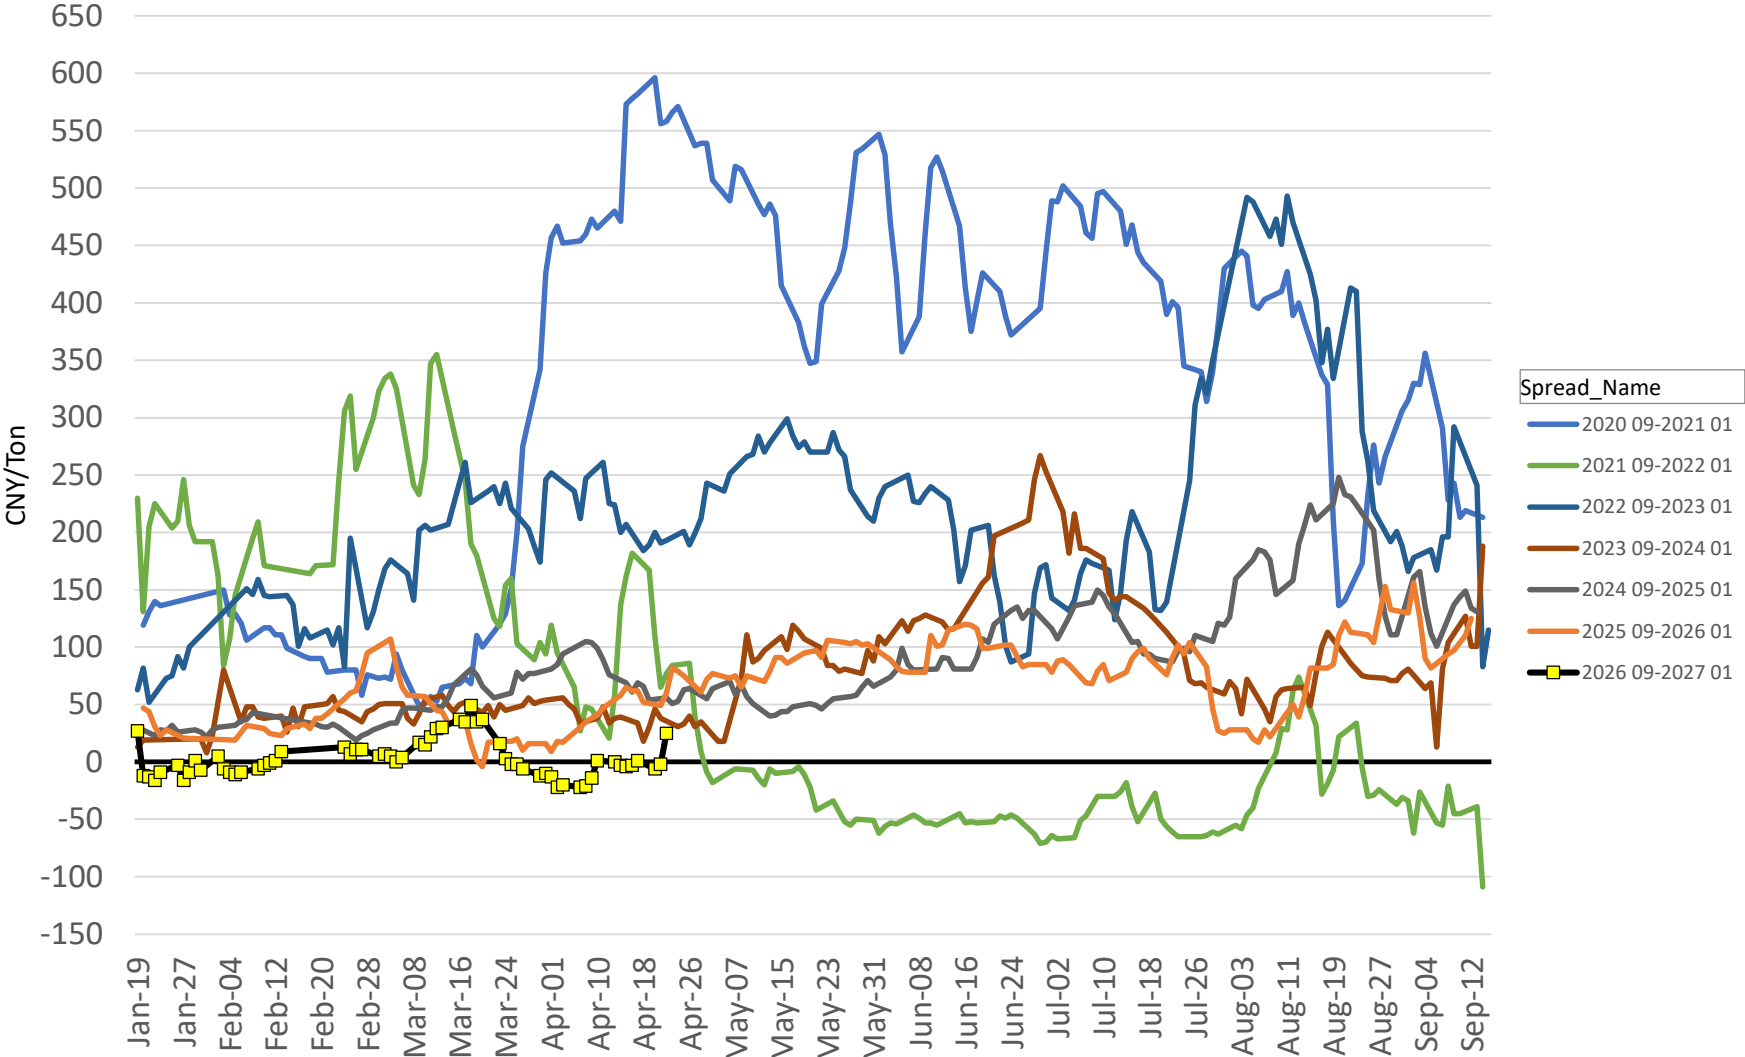

DCE Corn Futures Forward Curve

DCE Corn Calendar Spreads - Jan/May (F/K)

DCE Corn Calendar Spreads - March/May (H/K)

DCE Corn Calendar Spreads - May/Sept (K/U)

DCE Corn Calendar Spreads - Sept/Jan (U/F)

DCE Soybean Futures Forward Curve

DCE Soybean Calendar Spreads - Jan/May (F/K)

DCE Soybean Calendar Spreads - May/Sept (K/U)

DCE Soybean Calendar Spreads - Sept/Jan (U/F)

DCE Soybean Meal Futures Forward Curve

DCE Soy Meal Calendar Spreads - Jan/May (F/K)

DCE Soy Meal Calendar Spreads - May/Sept (K/U)

DCE Soy Meal Calendar Spreads - Sept/Jan (U/F)

ZCE Rapeseed Meal Futures Forward Curve

ZCE Rapeseed Meal Calendar Spreads - Jan/May (F/K)

ZCE Rapeseed Meal Calendar Spreads - May/Sept (K/U)

ZCE Rapeseed Meal Calendar Spreads - Sept/Jan (U/F)

DCE Soy Oil Futures Forward Curve

DCE Soy Oil Calendar Spreads - Jan/May (F/K)

DCE Soy Oil Calendar Spreads - May/Sept (K/U)

DCE Soy Oil Calendar Spreads - Sept/Jan (U/F)