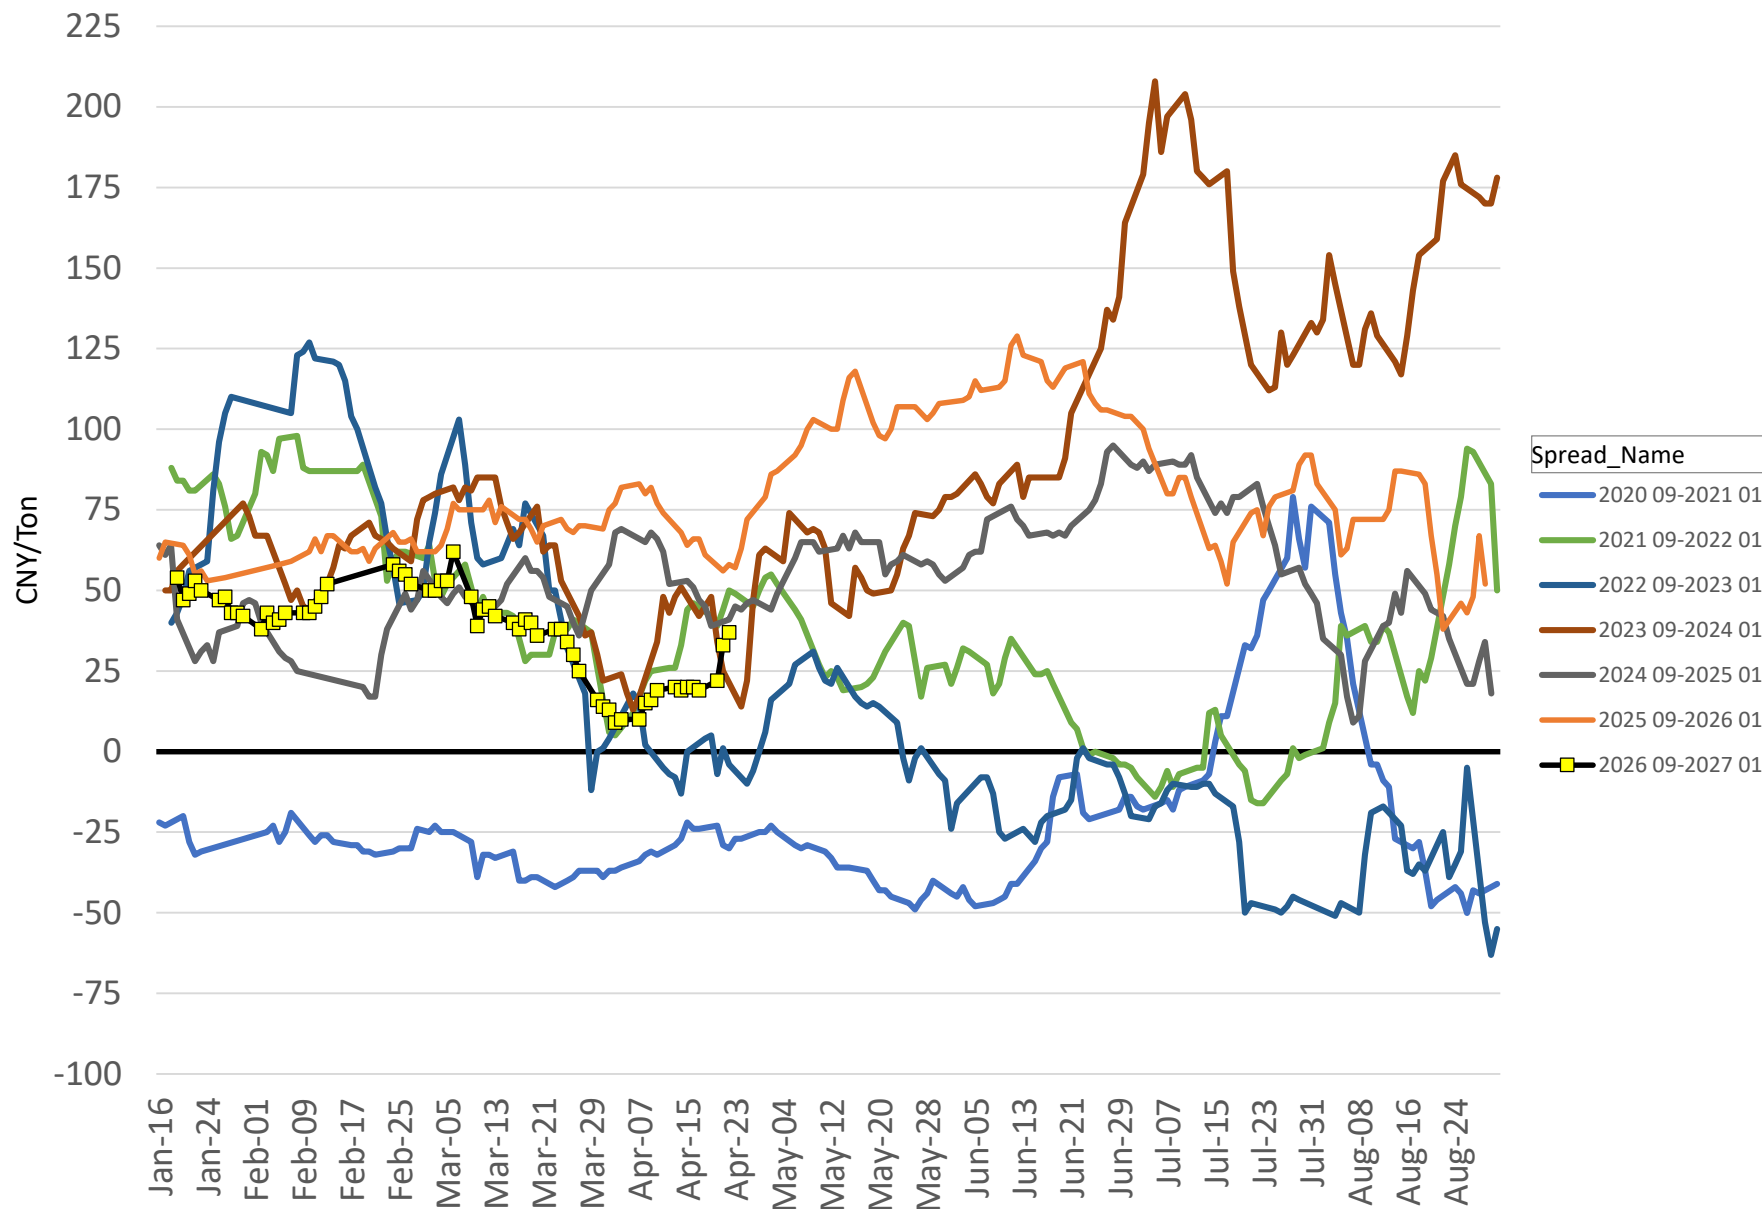

DCE Corn Futures Forward Curve

DCE Corn Calendar Spreads - Jan/May (F/K)

DCE Corn Calendar Spreads - March/May (H/K)

DCE Corn Calendar Spreads - May/Sept (K/U)

DCE Corn Calendar Spreads - Sept/Jan (U/F)

DCE Soybean Futures Forward Curve

DCE Soybean Calendar Spreads - Jan/May (F/K)

DCE Soybean Calendar Spreads - May/Sept (K/U)

DCE Soybean Calendar Spreads - Sept/Jan (U/F)

DCE Soybean Meal Futures Forward Curve

DCE Soy Meal Calendar Spreads - Jan/May (F/K)

DCE Soy Meal Calendar Spreads - May/Sept (K/U)

DCE Soy Meal Calendar Spreads - Sept/Jan (U/F)

ZCE Rapeseed Meal Futures Forward Curve

ZCE Rapeseed Meal Calendar Spreads - Jan/May (F/K)

ZCE Rapeseed Meal Calendar Spreads - May/Sept (K/U)

ZCE Rapeseed Meal Calendar Spreads - Sept/Jan (U/F)

DCE Soy Oil Futures Forward Curve

DCE Soy Oil Calendar Spreads - Jan/May (F/K)

DCE Soy Oil Calendar Spreads - May/Sept (K/U)

DCE Soy Oil Calendar Spreads - Sept/Jan (U/F)