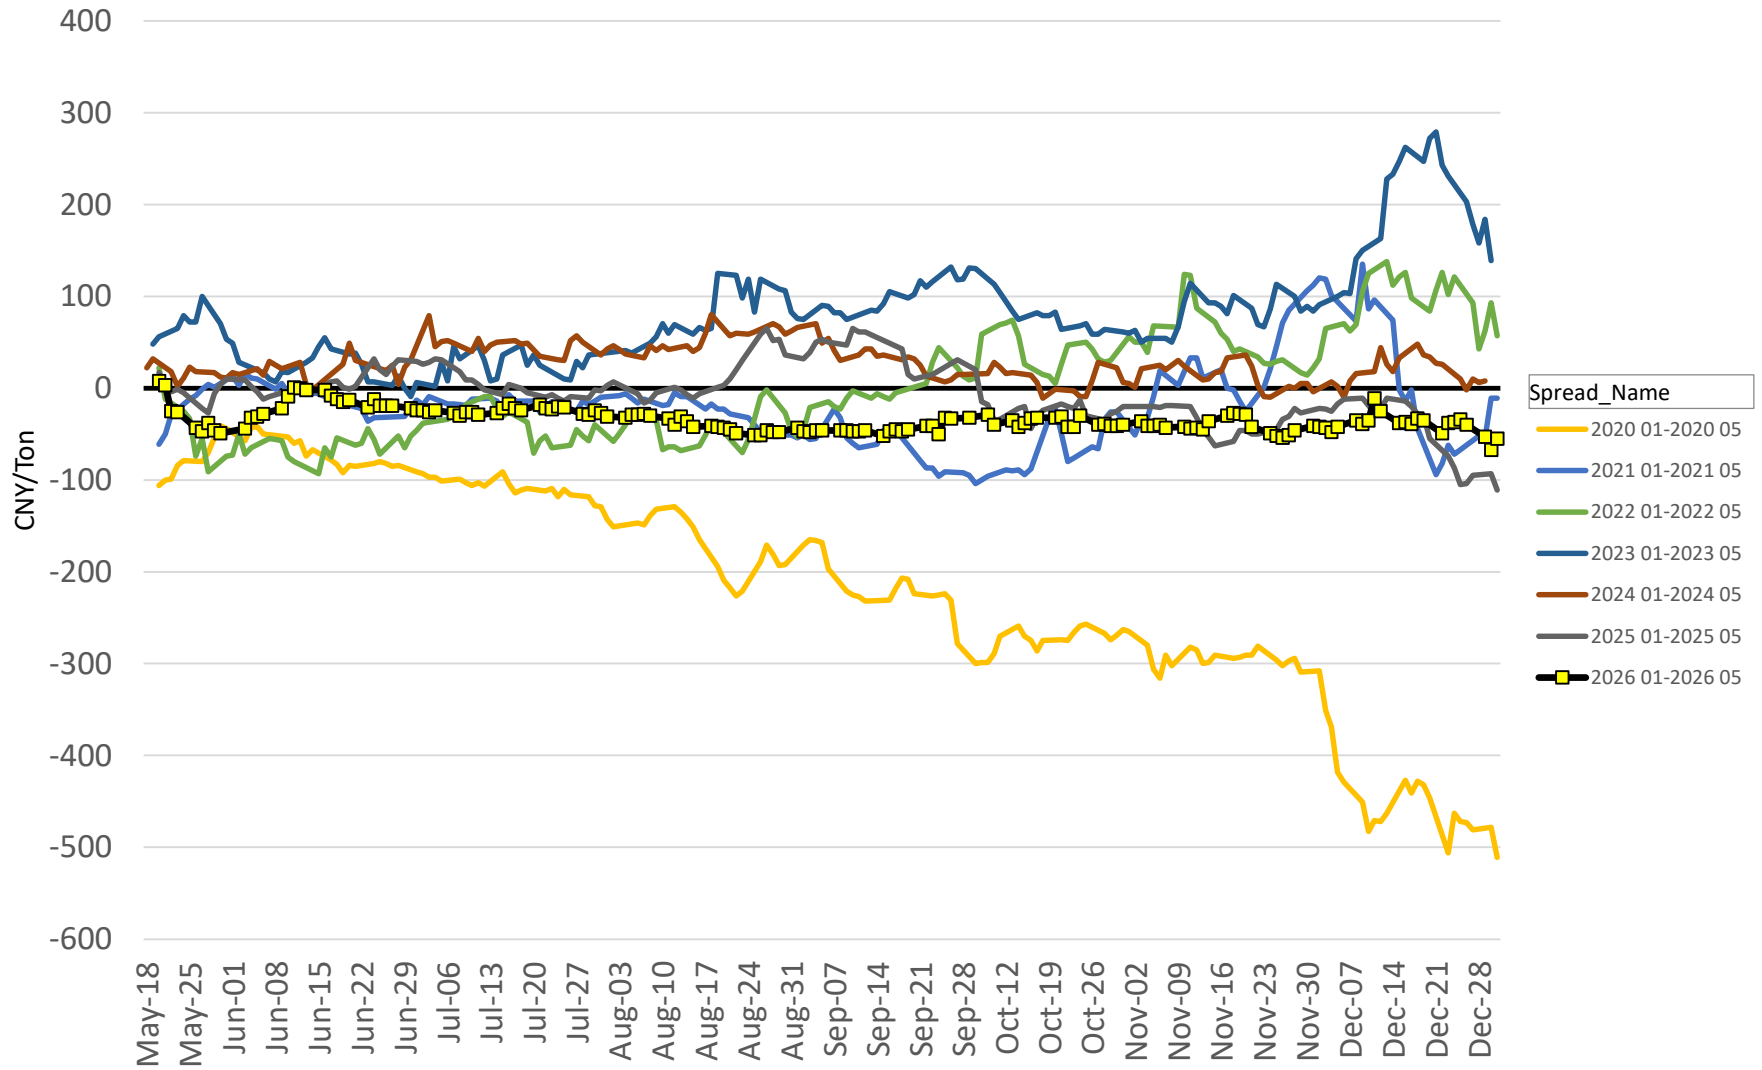

DCE Corn Futures Forward Curve

DCE Corn Calendar Spreads - Jan/May (F/K)

DCE Corn Calendar Spreads - March/May (H/K)

DCE Corn Calendar Spreads - May/Sept (K/U)

DCE Corn Calendar Spreads - Sept/Jan (U/F)

DCE Soybean Futures Forward Curve

DCE Soybean Calendar Spreads - Jan/May (F/K)

DCE Soybean Calendar Spreads - May/Sept (K/U)

DCE Soybean Calendar Spreads - Sept/Jan (U/F)

DCE Soybean Meal Futures Forward Curve

DCE Soy Meal Calendar Spreads - Jan/May (F/K)

DCE Soy Meal Calendar Spreads - May/Sept (K/U)

DCE Soy Meal Calendar Spreads - Sept/Jan (U/F)

ZCE Rapeseed Meal Futures Forward Curve

ZCE Rapeseed Meal Calendar Spreads - Jan/May (F/K)

ZCE Rapeseed Meal Calendar Spreads - May/Sept (K/U)

ZCE Rapeseed Meal Calendar Spreads - Sept/Jan (U/F)

DCE Soy Oil Futures Forward Curve

DCE Soy Oil Calendar Spreads - Jan/May (F/K)

DCE Soy Oil Calendar Spreads - May/Sept (K/U)

DCE Soy Oil Calendar Spreads - Sept/Jan (U/F)