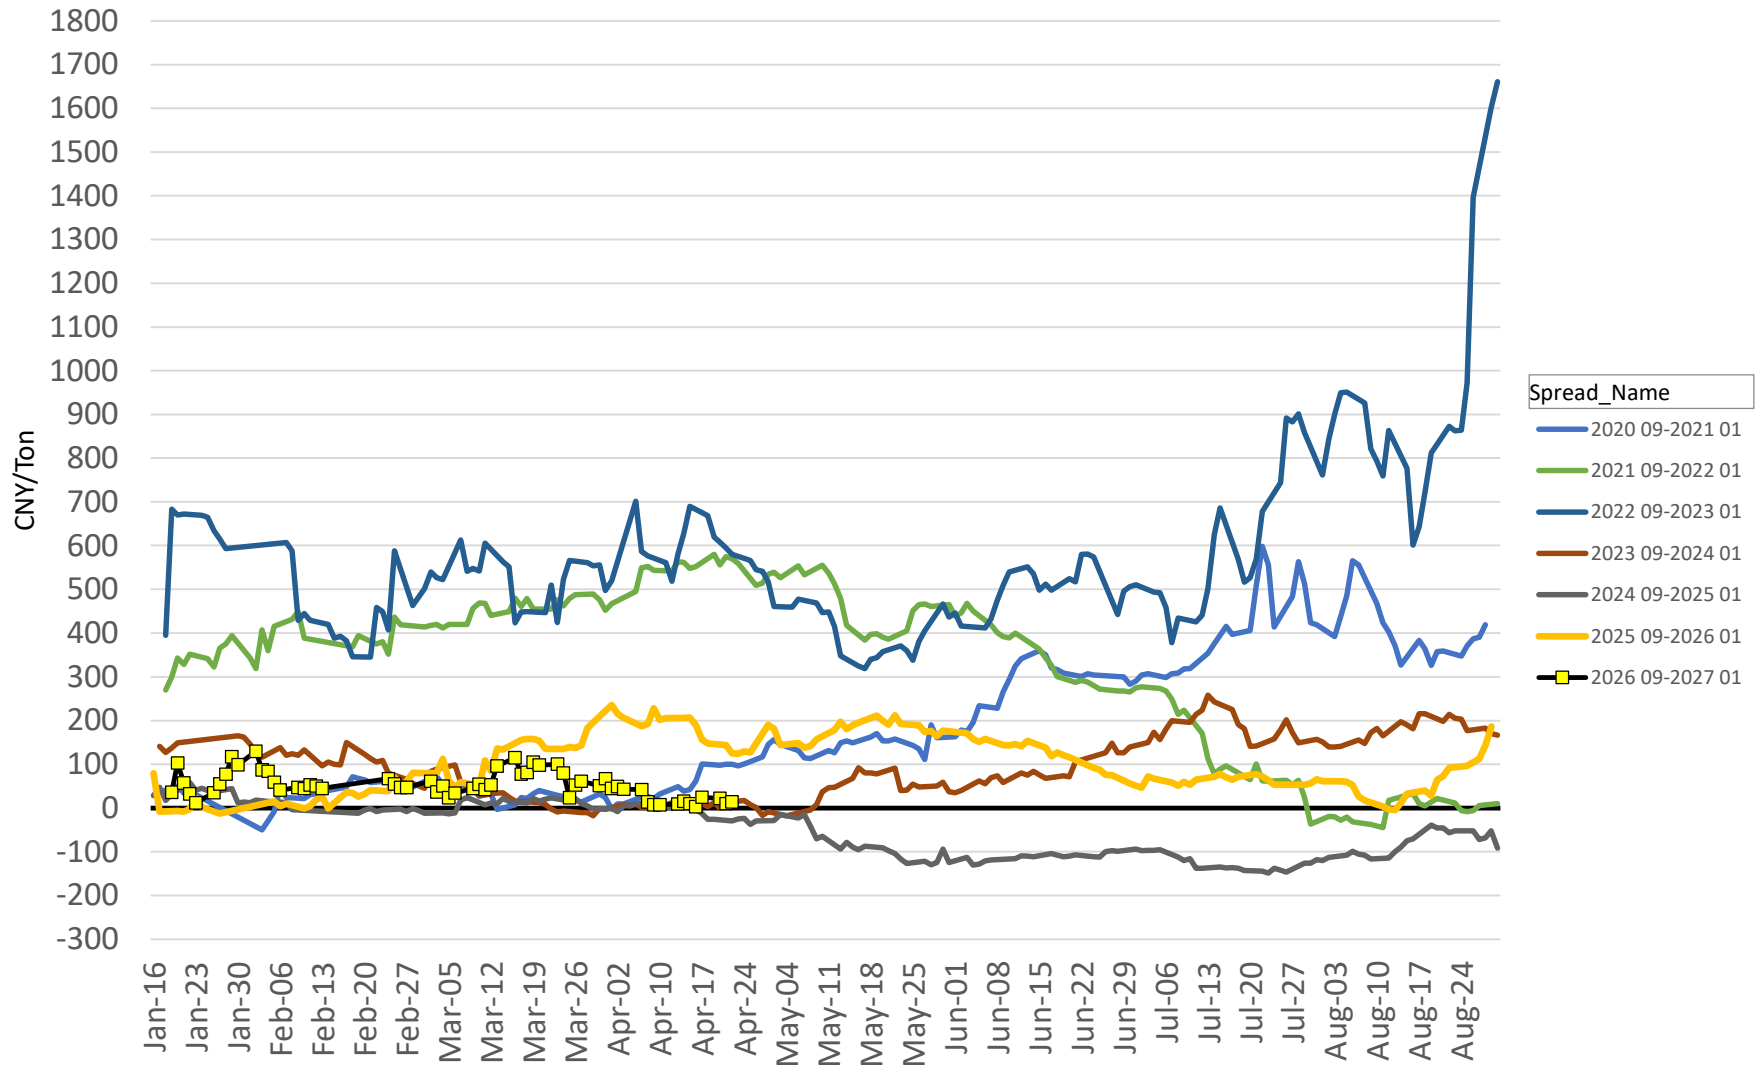

DCE Soy Meal Calendar Spreads - May/Sept (K/U)

DCE Soy Meal Calendar Spreads - Sept/Jan (U/F)

ZCE Rapeseed Meal Futures Forward Curve

ZCE Rapeseed Meal Calendar Spreads - Jan/May (F/K)

ZCE Rapeseed Meal Calendar Spreads - May/Sept (K/U)

ZCE Rapeseed Meal Calendar Spreads - Sept/Jan (U/F)

DCE Soy Oil Futures Forward Curve

DCE Soy Oil Calendar Spreads - Jan/May (F/K)

DCE Soy Oil Calendar Spreads - May/Sept (K/U)

DCE Soy Oil Calendar Spreads - Sept/Jan (U/F)

ZCE Rapeseed Oil Futures Forward Curve

ZCE Rapeseed Oil Calendar Spreads - Jan/May (F/K)

ZCE Rapeseed Oil Calendar Spreads - May/Sept (K/U)

ZCE Rapeseed Oil Calendar Spreads - Sept/Jan (U/F)

DCE Live Hog Futures Forward Curve

DCE Live Hog Calendar Spreads - Jan/May (F/K)

DCE Live Hogs Calendar Spreads - May/Sept (K/U)

DCE Live Hogs Calendar Spreads - Sept/Jan (U/F)