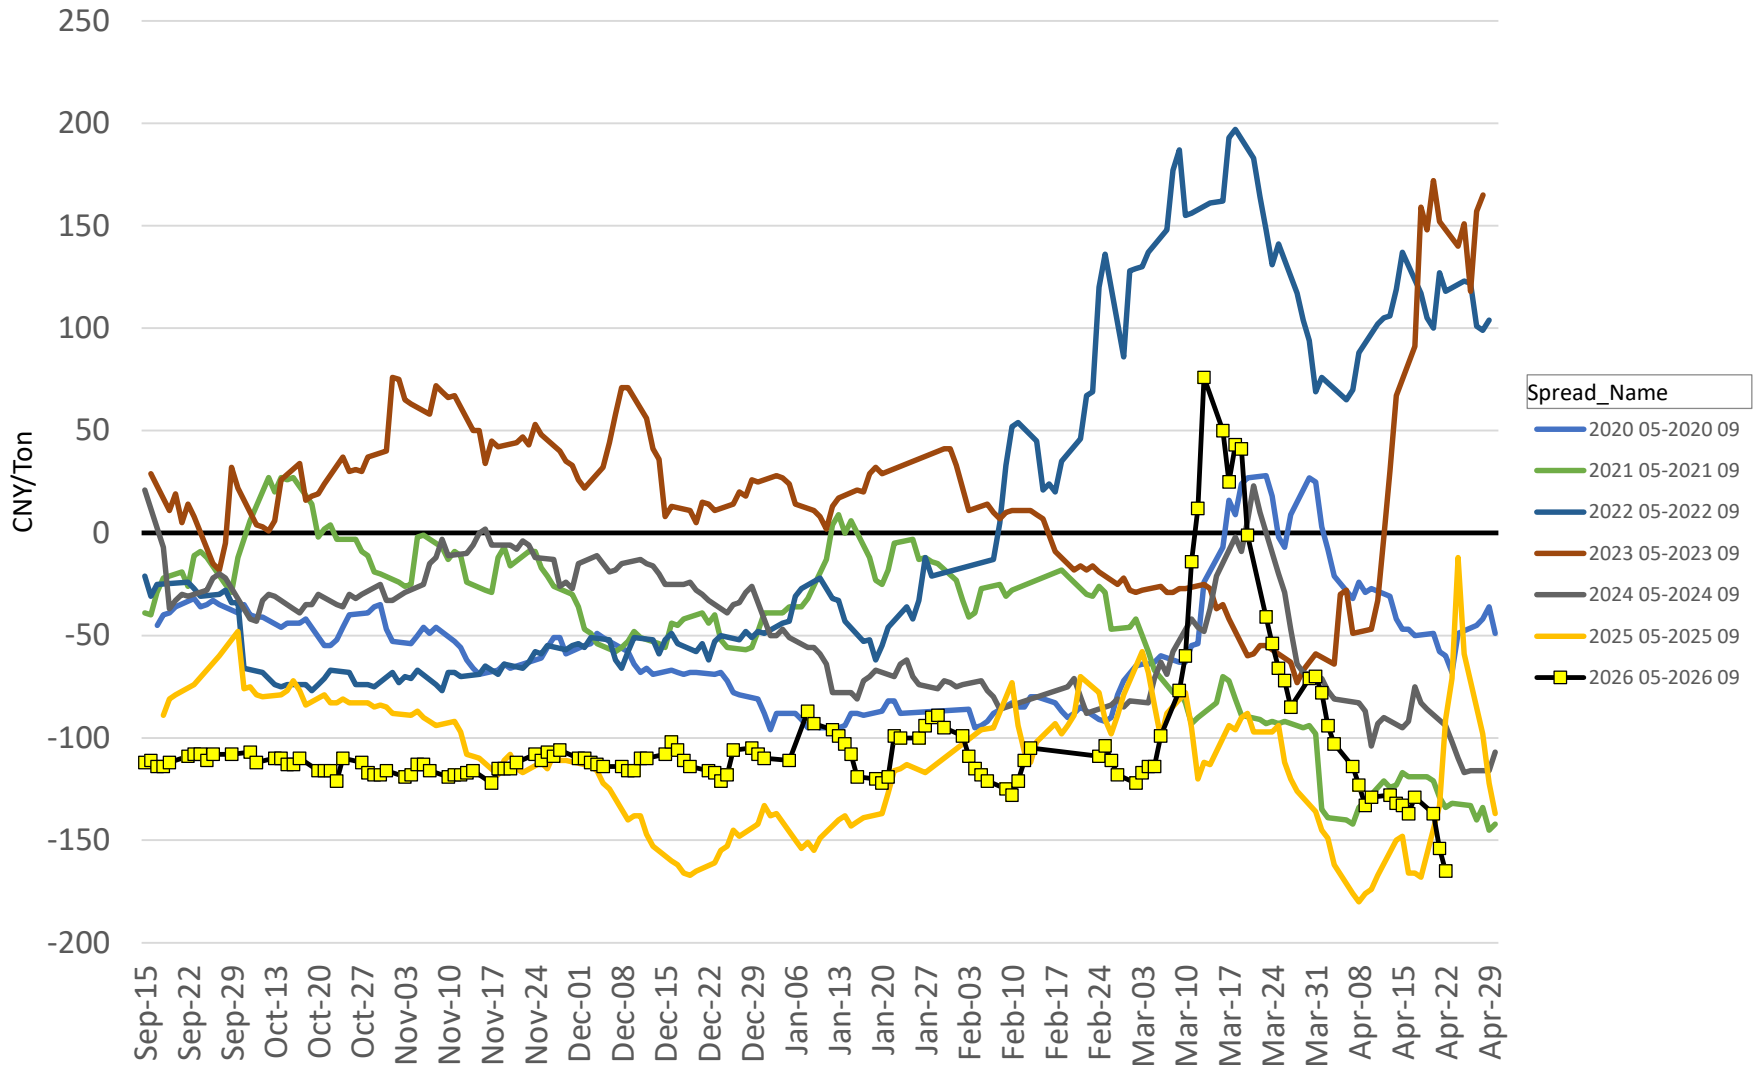

DCE Corn Futures Forward Curve

DCE Corn Calendar Spreads - Jan/May (F/K)

DCE Corn Calendar Spreads - March/May (H/K)

DCE Corn Calendar Spreads - May/Sept (K/U)

DCE Corn Calendar Spreads - Sept/Jan (U/F)

DCE Soybean Futures Forward Curve

DCE Soybean Calendar Spreads - Jan/May (F/K)

DCE Soybean Calendar Spreads - May/Sept (K/U)

DCE Soybean Calendar Spreads - Sept/Jan (U/F)

DCE Soybean Meal Futures Forward Curve

DCE Soy Meal Calendar Spreads - Jan/May (F/K)

DCE Soy Meal Calendar Spreads - May/Sept (K/U)

DCE Soy Meal Calendar Spreads - Sept/Jan (U/F)

ZCE Rapeseed Meal Futures Forward Curve

ZCE Rapeseed Meal Calendar Spreads - Jan/May (F/K)

ZCE Rapeseed Meal Calendar Spreads - May/Sept (K/U)

ZCE Rapeseed Meal Calendar Spreads - Sept/Jan (U/F)

DCE Soy Oil Futures Forward Curve

DCE Soy Oil Calendar Spreads - Jan/May (F/K)

DCE Soy Oil Calendar Spreads - May/Sept (K/U)

DCE Soy Oil Calendar Spreads - Sept/Jan (U/F)