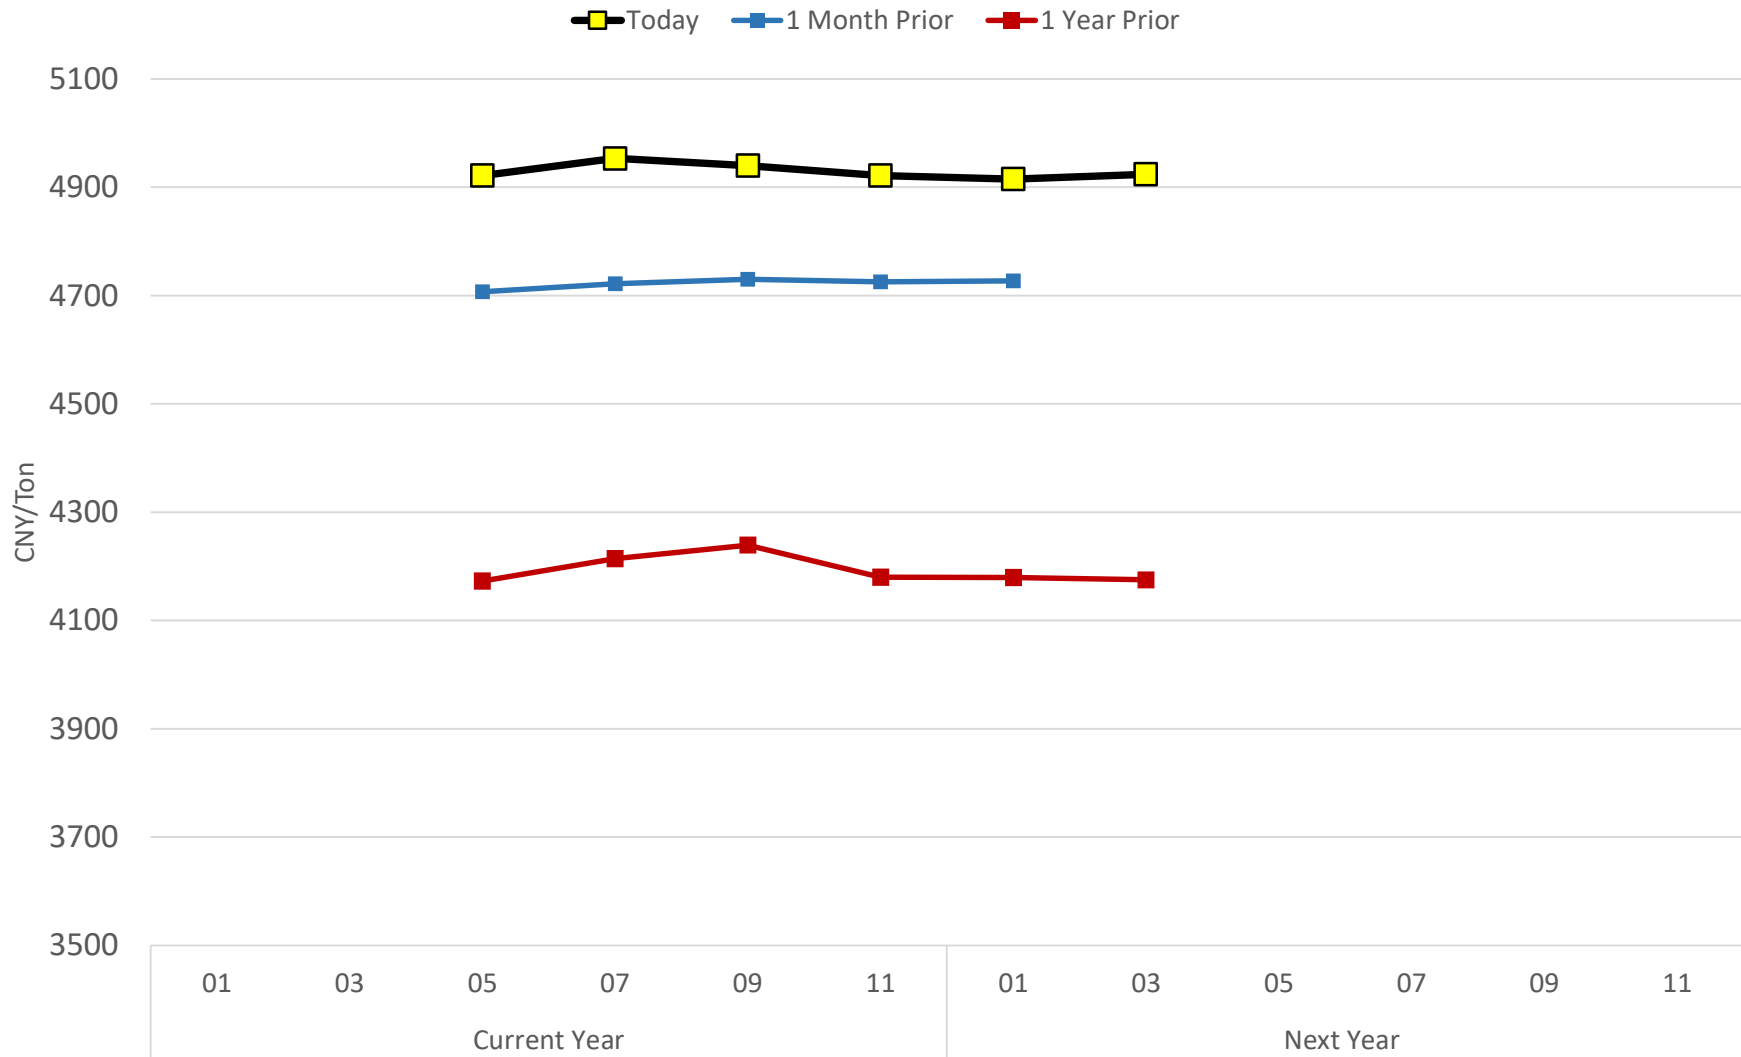

DCE Corn Futures Forward Curve

DCE Corn Calendar Spreads - Jan/May (F/K)

DCE Corn Calendar Spreads - March/May (H/K)

DCE Corn Calendar Spreads - May/Sept (K/U)

DCE Corn Calendar Spreads - Sept/Jan (U/F)

DCE Soybean Futures Forward Curve

DCE Soybean Calendar Spreads - Jan/May (F/K)

DCE Soybean Calendar Spreads - May/Sept (K/U)

DCE Soybean Calendar Spreads - Sept/Jan (U/F)

DCE Soybean Meal Futures Forward Curve

DCE Soy Meal Calendar Spreads - Jan/May (F/K)

DCE Soy Meal Calendar Spreads - May/Sept (K/U)

DCE Soy Meal Calendar Spreads - Sept/Jan (U/F)

ZCE Rapeseed Meal Futures Forward Curve

ZCE Rapeseed Meal Calendar Spreads - Jan/May (F/K)

ZCE Rapeseed Meal Calendar Spreads - May/Sept (K/U)