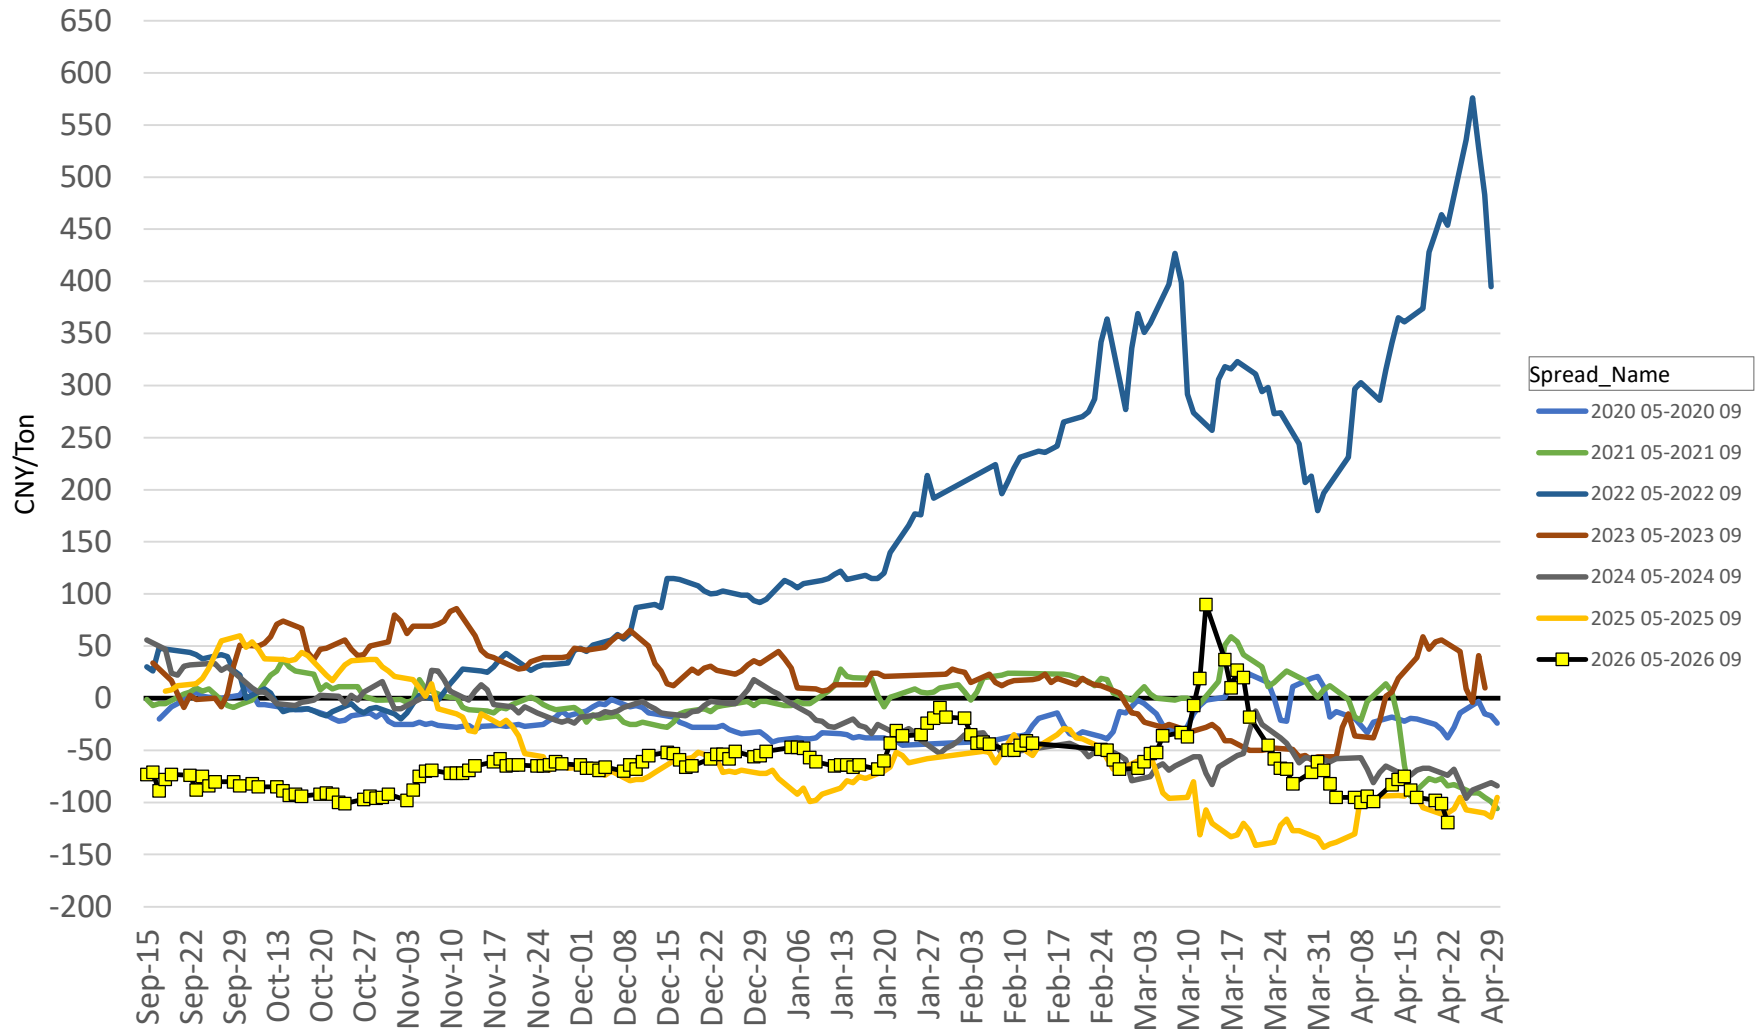

DCE Soybean Calendar Spreads - Jan/May (F/K)

DCE Soybean Calendar Spreads - May/Sept (K/U)

DCE Soybean Calendar Spreads - Sept/Jan (U/F)

DCE Soybean Meal Futures Forward Curve

DCE Soy Meal Calendar Spreads - Jan/May (F/K)

DCE Soy Meal Calendar Spreads - May/Sept (K/U)

DCE Soy Meal Calendar Spreads - Sept/Jan (U/F)

ZCE Rapeseed Meal Futures Forward Curve

ZCE Rapeseed Meal Calendar Spreads - Jan/May (F/K)

ZCE Rapeseed Meal Calendar Spreads - May/Sept (K/U)

ZCE Rapeseed Meal Calendar Spreads - Sept/Jan (U/F)

DCE Soy Oil Futures Forward Curve

DCE Soy Oil Calendar Spreads - Jan/May (F/K)

DCE Soy Oil Calendar Spreads - May/Sept (K/U)

DCE Soy Oil Calendar Spreads - Sept/Jan (U/F)

ZCE Rapeseed Oil Futures Forward Curve

ZCE Rapeseed Oil Calendar Spreads - Jan/May (F/K)

ZCE Rapeseed Oil Calendar Spreads - May/Sept (K/U)

ZCE Rapeseed Oil Calendar Spreads - Sept/Jan (U/F)

DCE Live Hog Futures Forward Curve