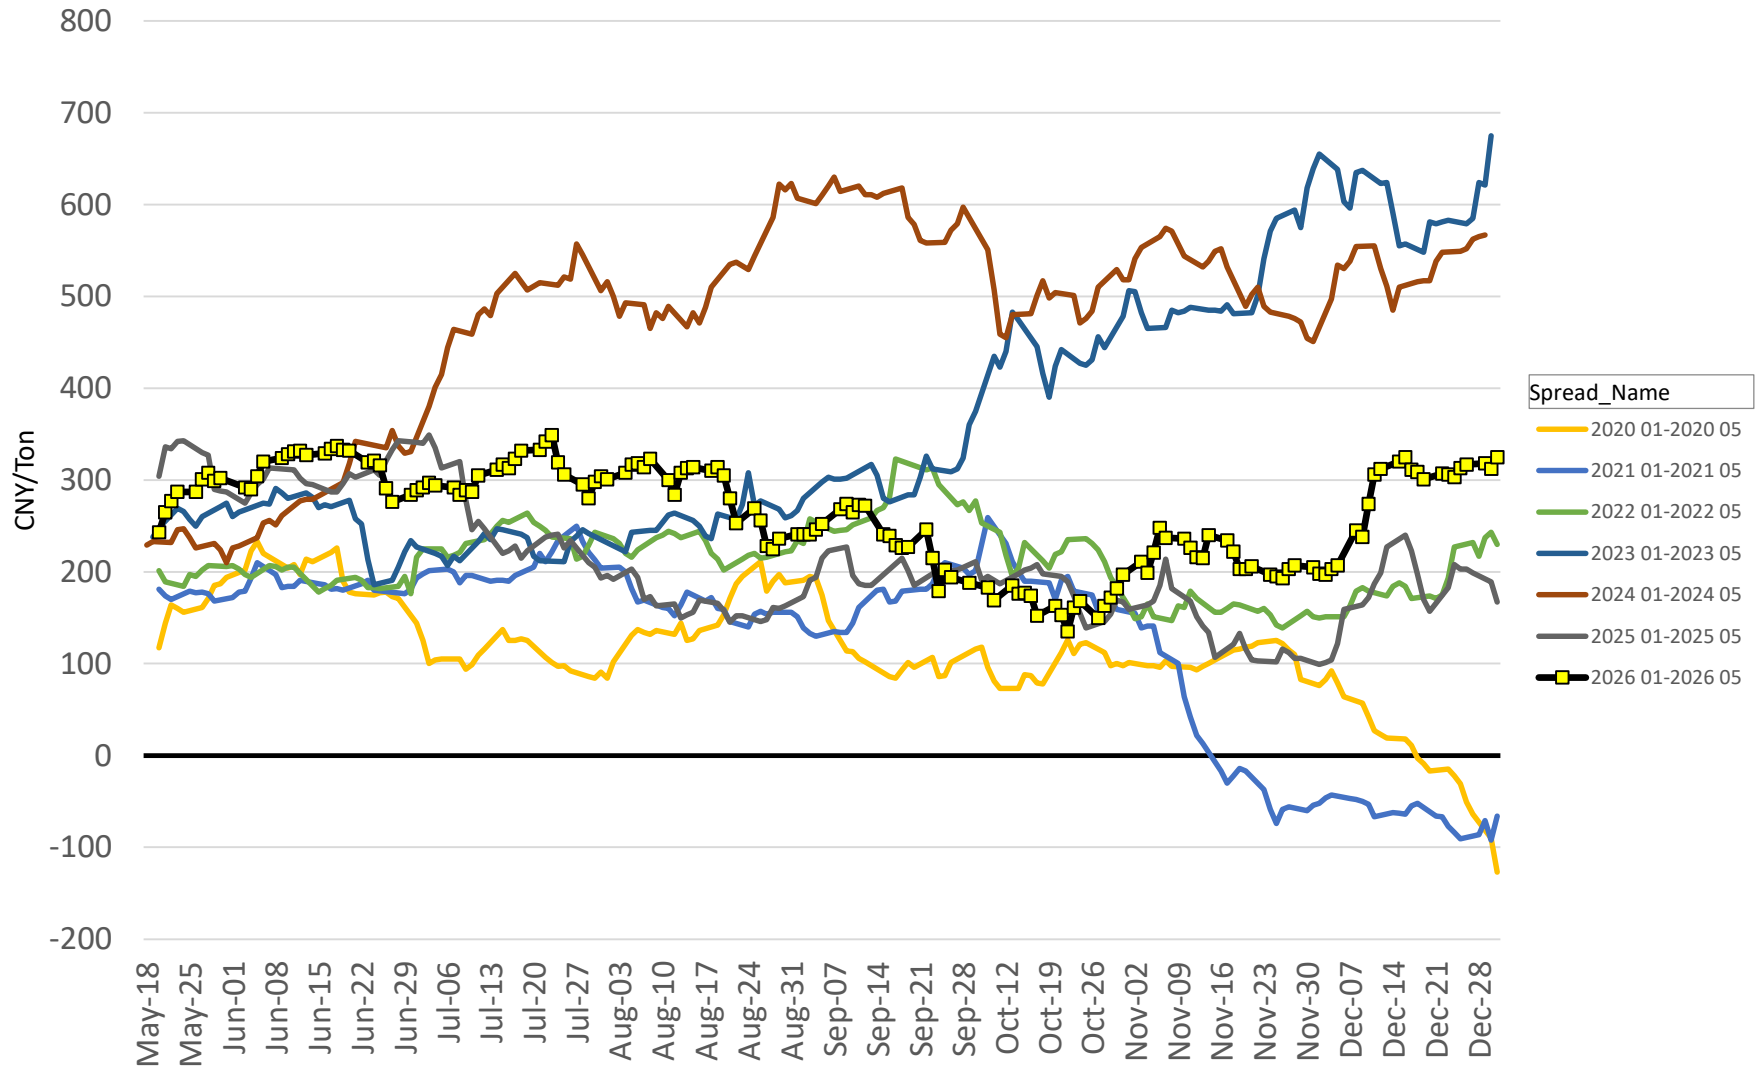

DCE Corn Futures Forward Curve

DCE Corn Calendar Spreads - Jan/May (F/K)

DCE Corn Calendar Spreads - March/May (H/K)

DCE Corn Calendar Spreads - May/Sept (K/U)

DCE Corn Calendar Spreads - Sept/Jan (U/F)

DCE Soybean Futures Forward Curve

DCE Soybean Calendar Spreads - Jan/May (F/K)

DCE Soybean Calendar Spreads - May/Sept (K/U)

DCE Soybean Calendar Spreads - Sept/Jan (U/F)

DCE Soybean Meal Futures Forward Curve

DCE Soy Meal Calendar Spreads - Jan/May (F/K)

DCE Soy Meal Calendar Spreads - May/Sept (K/U)

DCE Soy Meal Calendar Spreads - Sept/Jan (U/F)

ZCE Rapeseed Meal Futures Forward Curve

ZCE Rapeseed Meal Calendar Spreads - Jan/May (F/K)

ZCE Rapeseed Meal Calendar Spreads - May/Sept (K/U)

ZCE Rapeseed Meal Calendar Spreads - Sept/Jan (U/F)

DCE Soy Oil Futures Forward Curve

DCE Soy Oil Calendar Spreads - Jan/May (F/K)

DCE Soy Oil Calendar Spreads - May/Sept (K/U)

DCE Soy Oil Calendar Spreads - Sept/Jan (U/F)