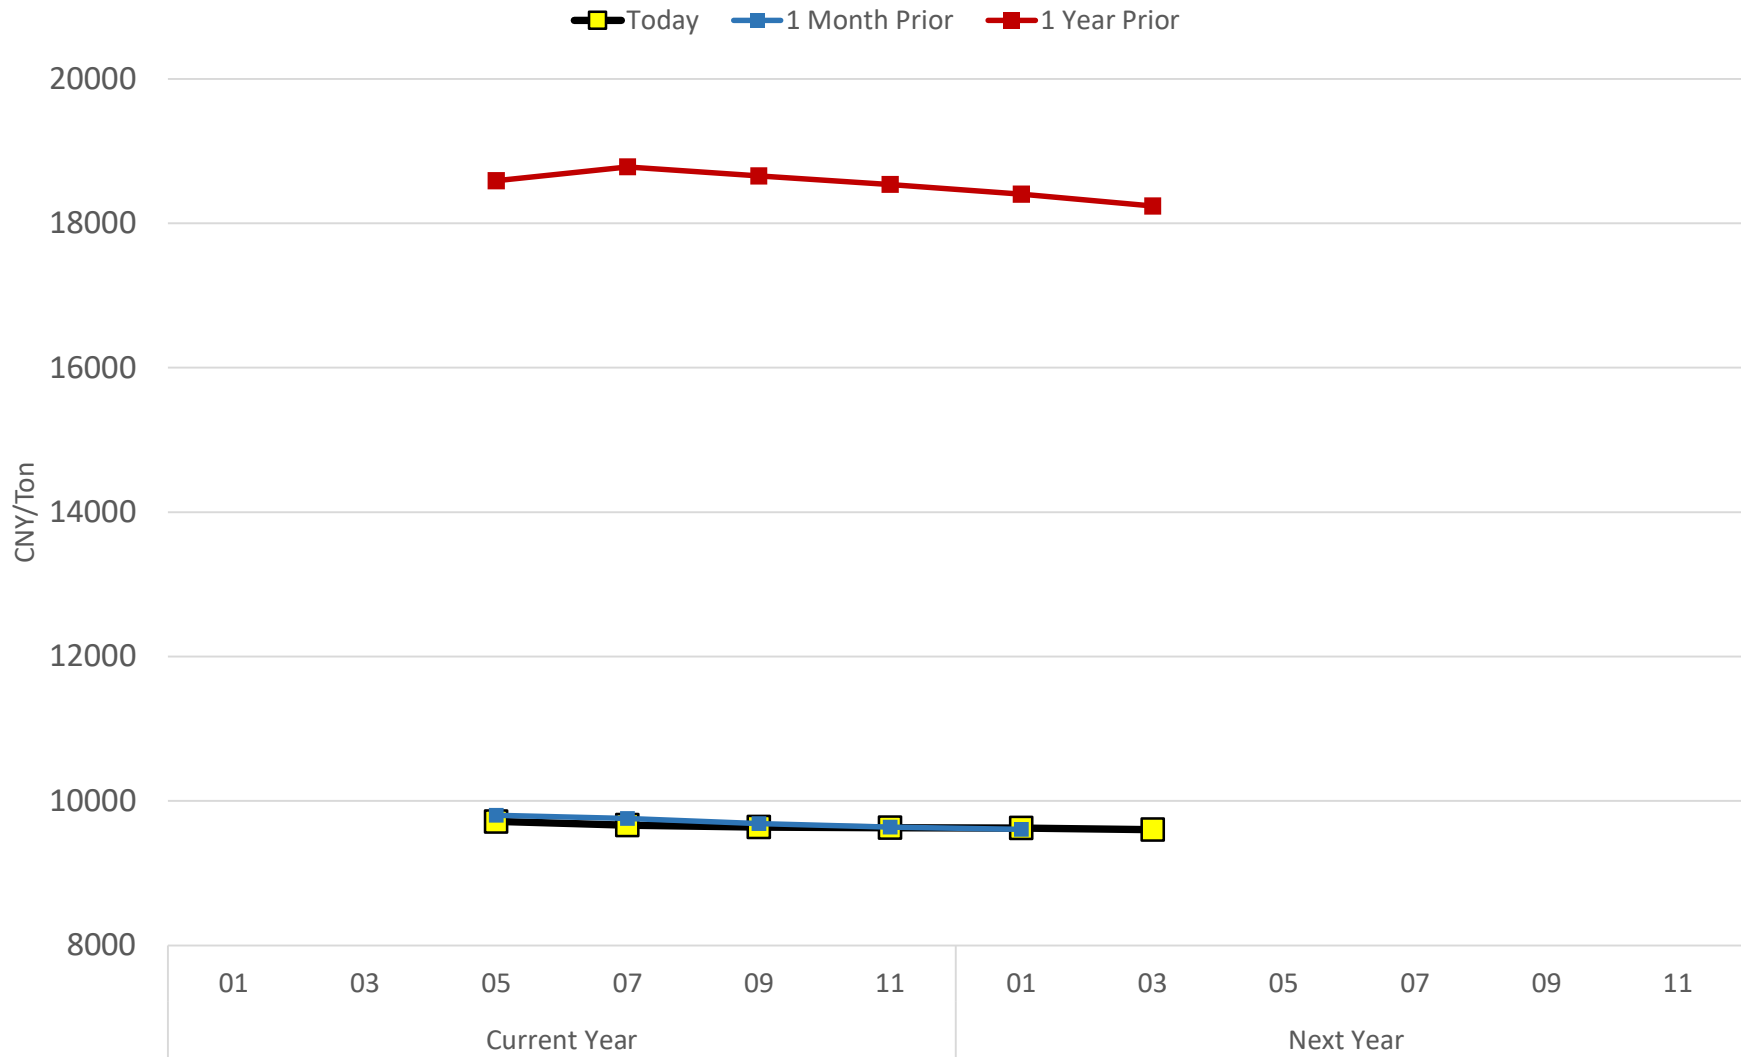

DCE Soy Meal Calendar Spreads - May/Sept (K/U)

DCE Soy Meal Calendar Spreads - Sept/Jan (U/F)

ZCE Rapeseed Meal Futures Forward Curve

ZCE Rapeseed Meal Calendar Spreads - Jan/May (F/K)

ZCE Rapeseed Meal Calendar Spreads - May/Sept (K/U)

ZCE Rapeseed Meal Calendar Spreads - Sept/Jan (U/F)

DCE Soy Oil Futures Forward Curve

DCE Soy Oil Calendar Spreads - Jan/May (F/K)

DCE Soy Oil Calendar Spreads - May/Sept (K/U)

DCE Soy Oil Calendar Spreads - Sept/Jan (U/F)

ZCE Rapeseed Oil Futures Forward Curve

ZCE Rapeseed Oil Calendar Spreads - Jan/May (F/K)

ZCE Rapeseed Oil Calendar Spreads - May/Sept (K/U)

ZCE Rapeseed Oil Calendar Spreads - Sept/Jan (U/F)

DCE Live Hog Futures Forward Curve

DCE Live Hog Calendar Spreads - Jan/May (F/K)

DCE Live Hogs Calendar Spreads - May/Sept (K/U)

DCE Live Hogs Calendar Spreads - Sept/Jan (U/F)