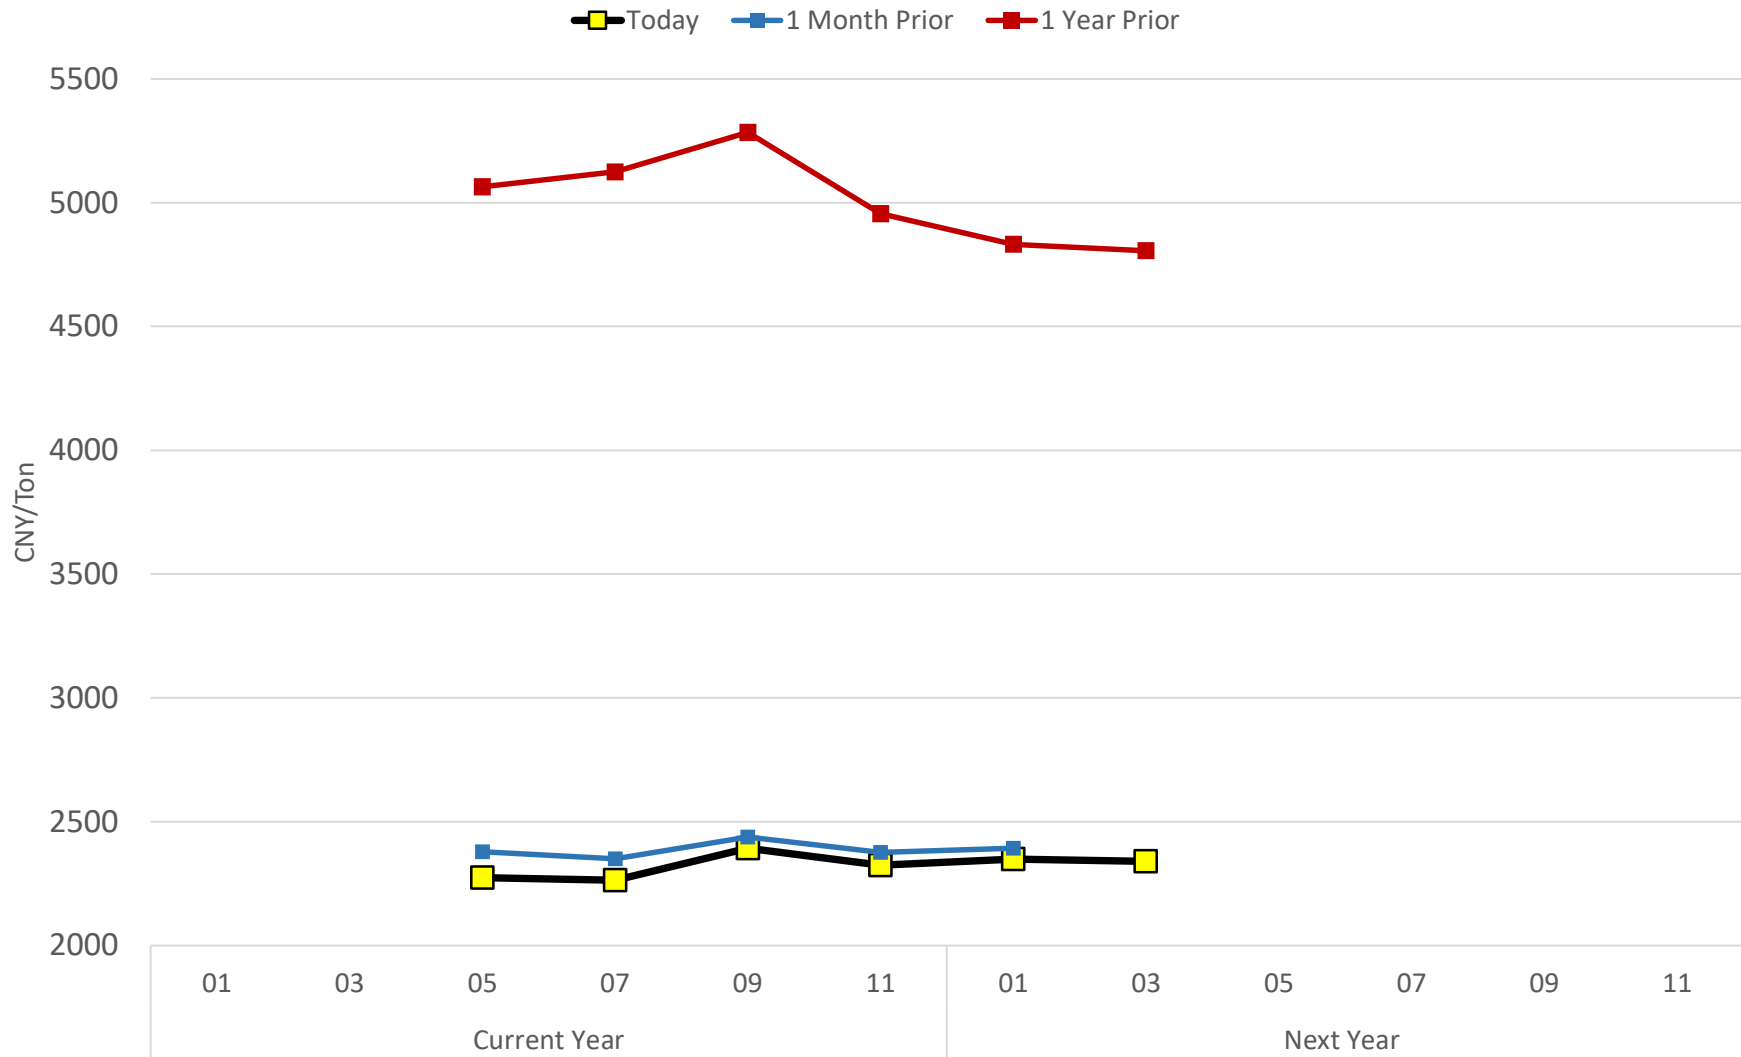

DCE Corn Futures Forward Curve

DCE Corn Calendar Spreads - Jan/May (F/K)

DCE Corn Calendar Spreads - March/May (H/K)

DCE Corn Calendar Spreads - May/Sept (K/U)

DCE Corn Calendar Spreads - Sept/Jan (U/F)

DCE Soybean Futures Forward Curve

DCE Soybean Calendar Spreads - Jan/May (F/K)

DCE Soybean Calendar Spreads - May/Sept (K/U)

DCE Soybean Calendar Spreads - Sept/Jan (U/F)

DCE Soybean Meal Futures Forward Curve

DCE Soy Meal Calendar Spreads - Jan/May (F/K)

DCE Soy Meal Calendar Spreads - May/Sept (K/U)

DCE Soy Meal Calendar Spreads - Sept/Jan (U/F)

ZCE Rapeseed Meal Futures Forward Curve

ZCE Rapeseed Meal Calendar Spreads - Jan/May (F/K)

ZCE Rapeseed Meal Calendar Spreads - May/Sept (K/U)

ZCE Rapeseed Meal Calendar Spreads - Sept/Jan (U/F)

DCE Soy Oil Futures Forward Curve

DCE Soy Oil Calendar Spreads - Jan/May (F/K)

DCE Soy Oil Calendar Spreads - May/Sept (K/U)

DCE Soy Oil Calendar Spreads - Sept/Jan (U/F)