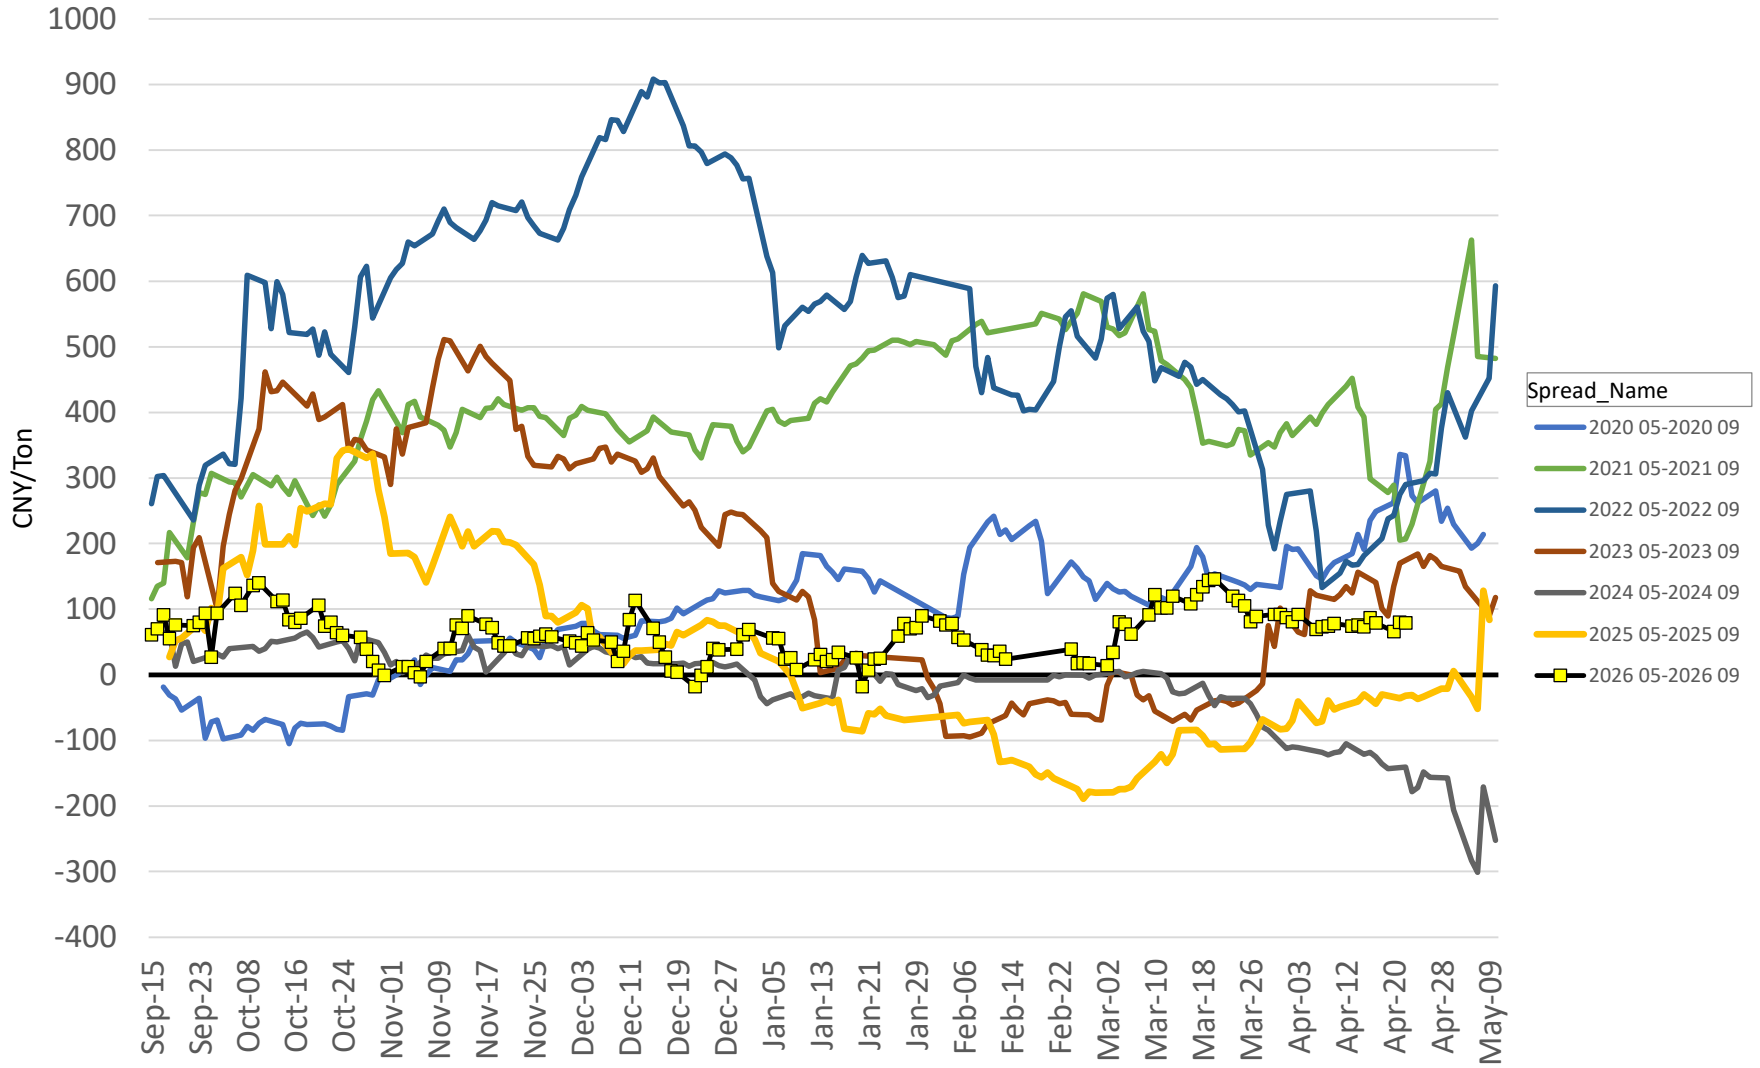

DCE Soybean Calendar Spreads - Jan/May (F/K)

DCE Soybean Calendar Spreads - May/Sept (K/U)

DCE Soybean Calendar Spreads - Sept/Jan (U/F)

DCE Soybean Meal Futures Forward Curve

DCE Soy Meal Calendar Spreads - Jan/May (F/K)

DCE Soy Meal Calendar Spreads - May/Sept (K/U)

DCE Soy Meal Calendar Spreads - Sept/Jan (U/F)

ZCE Rapeseed Meal Futures Forward Curve

ZCE Rapeseed Meal Calendar Spreads - Jan/May (F/K)

ZCE Rapeseed Meal Calendar Spreads - May/Sept (K/U)

ZCE Rapeseed Meal Calendar Spreads - Sept/Jan (U/F)

DCE Soy Oil Futures Forward Curve

DCE Soy Oil Calendar Spreads - Jan/May (F/K)

DCE Soy Oil Calendar Spreads - May/Sept (K/U)

DCE Soy Oil Calendar Spreads - Sept/Jan (U/F)

ZCE Rapeseed Oil Futures Forward Curve

ZCE Rapeseed Oil Calendar Spreads - Jan/May (F/K)

ZCE Rapeseed Oil Calendar Spreads - May/Sept (K/U)

ZCE Rapeseed Oil Calendar Spreads - Sept/Jan (U/F)

DCE Live Hog Futures Forward Curve