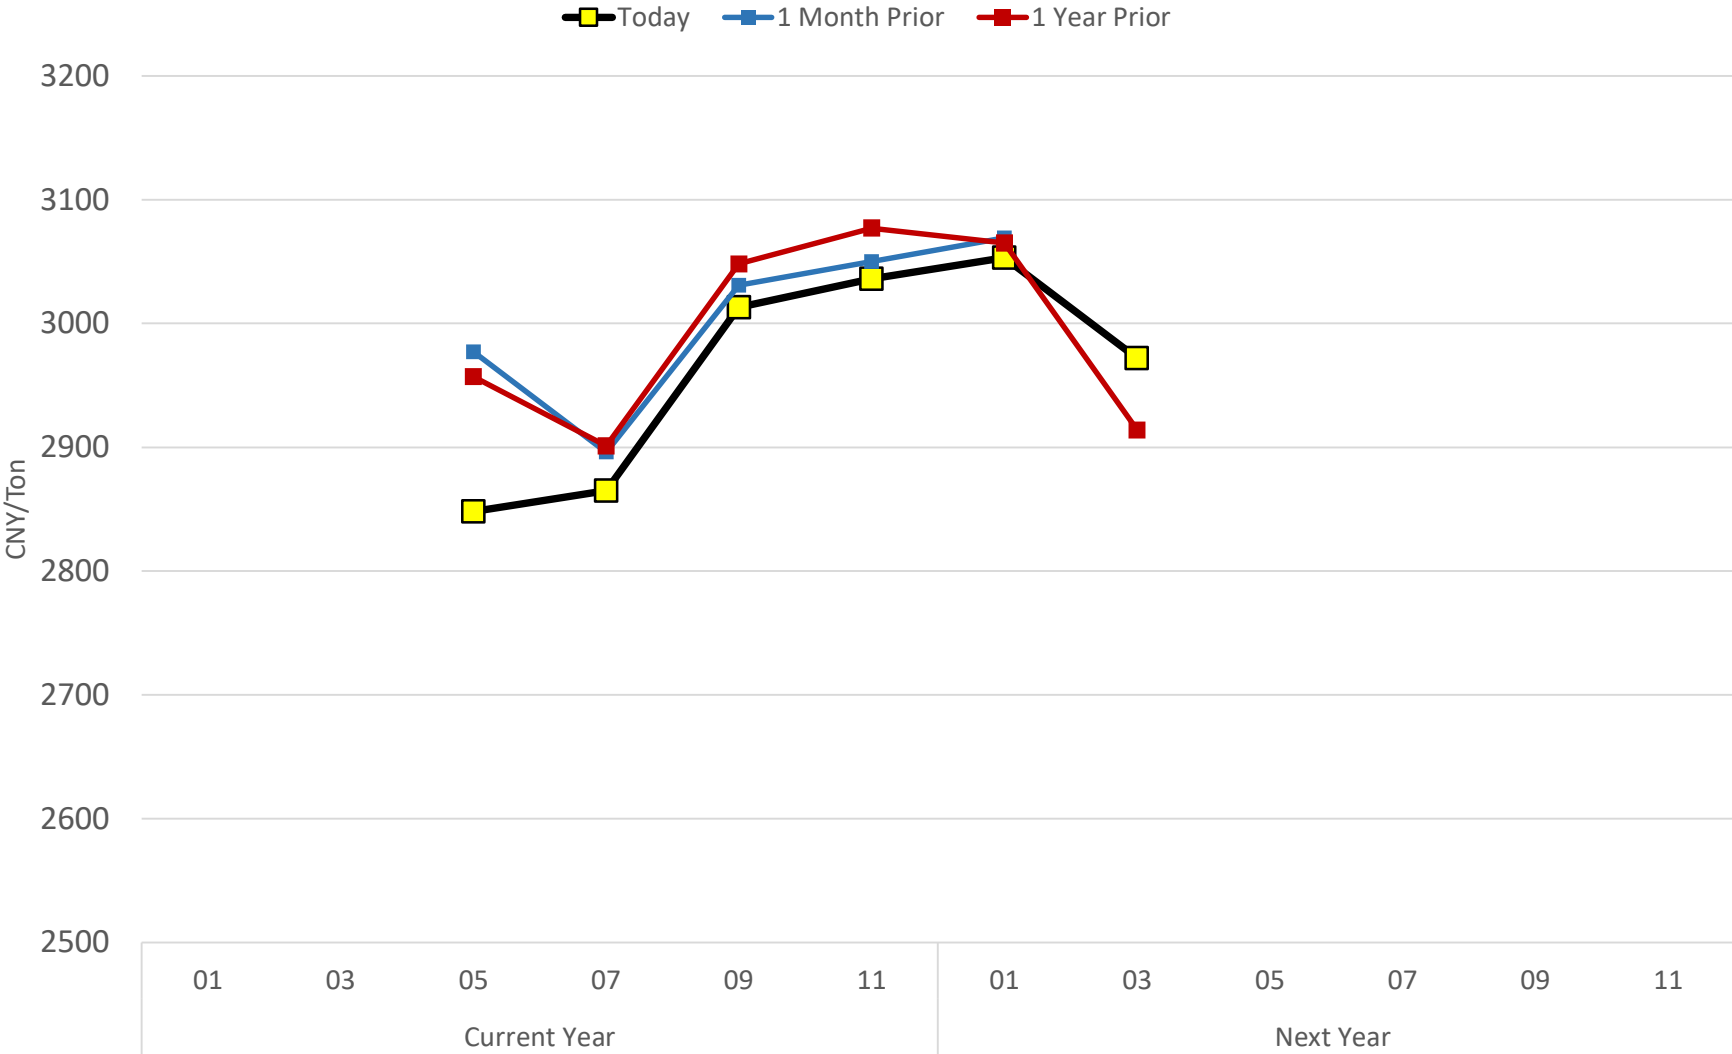

DCE Corn Futures Forward Curve

DCE Corn Calendar Spreads - Jan/May (F/K)

DCE Corn Calendar Spreads - March/May (H/K)

DCE Corn Calendar Spreads - May/Sept (K/U)

DCE Corn Calendar Spreads - Sept/Jan (U/F)

DCE Soybean Futures Forward Curve

DCE Soybean Calendar Spreads - Jan/May (F/K)

DCE Soybean Calendar Spreads - May/Sept (K/U)

DCE Soybean Calendar Spreads - Sept/Jan (U/F)

DCE Soybean Meal Futures Forward Curve

DCE Soy Meal Calendar Spreads - Jan/May (F/K)

DCE Soy Meal Calendar Spreads - May/Sept (K/U)

DCE Soy Meal Calendar Spreads - Sept/Jan (U/F)

ZCE Rapeseed Meal Futures Forward Curve

ZCE Rapeseed Meal Calendar Spreads - Jan/May (F/K)

ZCE Rapeseed Meal Calendar Spreads - May/Sept (K/U)