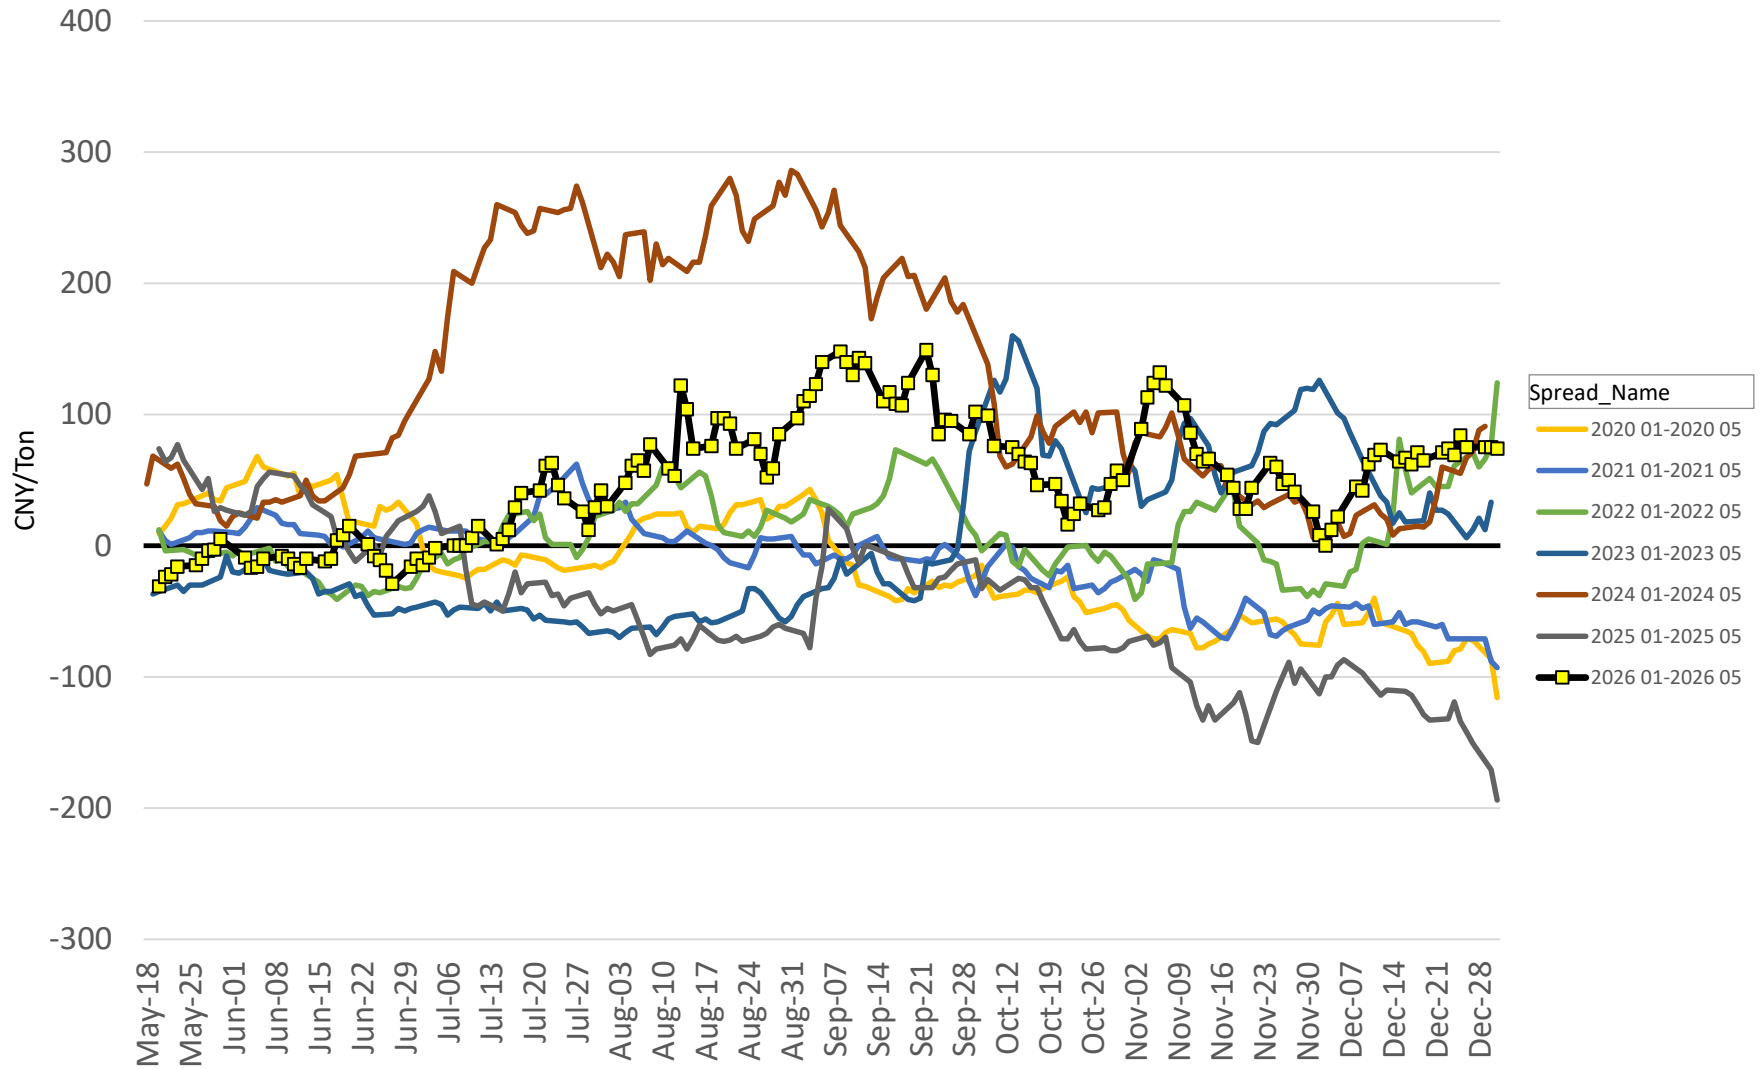

DCE Soybean Calendar Spreads - Jan/May (F/K)

DCE Soybean Calendar Spreads - May/Sept (K/U)

DCE Soybean Calendar Spreads - Sept/Jan (U/F)

DCE Soybean Meal Futures Forward Curve

DCE Soy Meal Calendar Spreads - Jan/May (F/K)

DCE Soy Meal Calendar Spreads - May/Sept (K/U)

DCE Soy Meal Calendar Spreads - Sept/Jan (U/F)

ZCE Rapeseed Meal Futures Forward Curve

ZCE Rapeseed Meal Calendar Spreads - Jan/May (F/K)

ZCE Rapeseed Meal Calendar Spreads - May/Sept (K/U)

ZCE Rapeseed Meal Calendar Spreads - Sept/Jan (U/F)

DCE Soy Oil Futures Forward Curve

DCE Soy Oil Calendar Spreads - Jan/May (F/K)

DCE Soy Oil Calendar Spreads - May/Sept (K/U)

DCE Soy Oil Calendar Spreads - Sept/Jan (U/F)

ZCE Rapeseed Oil Futures Forward Curve

ZCE Rapeseed Oil Calendar Spreads - Jan/May (F/K)

ZCE Rapeseed Oil Calendar Spreads - May/Sept (K/U)

ZCE Rapeseed Oil Calendar Spreads - Sept/Jan (U/F)

DCE Live Hog Futures Forward Curve