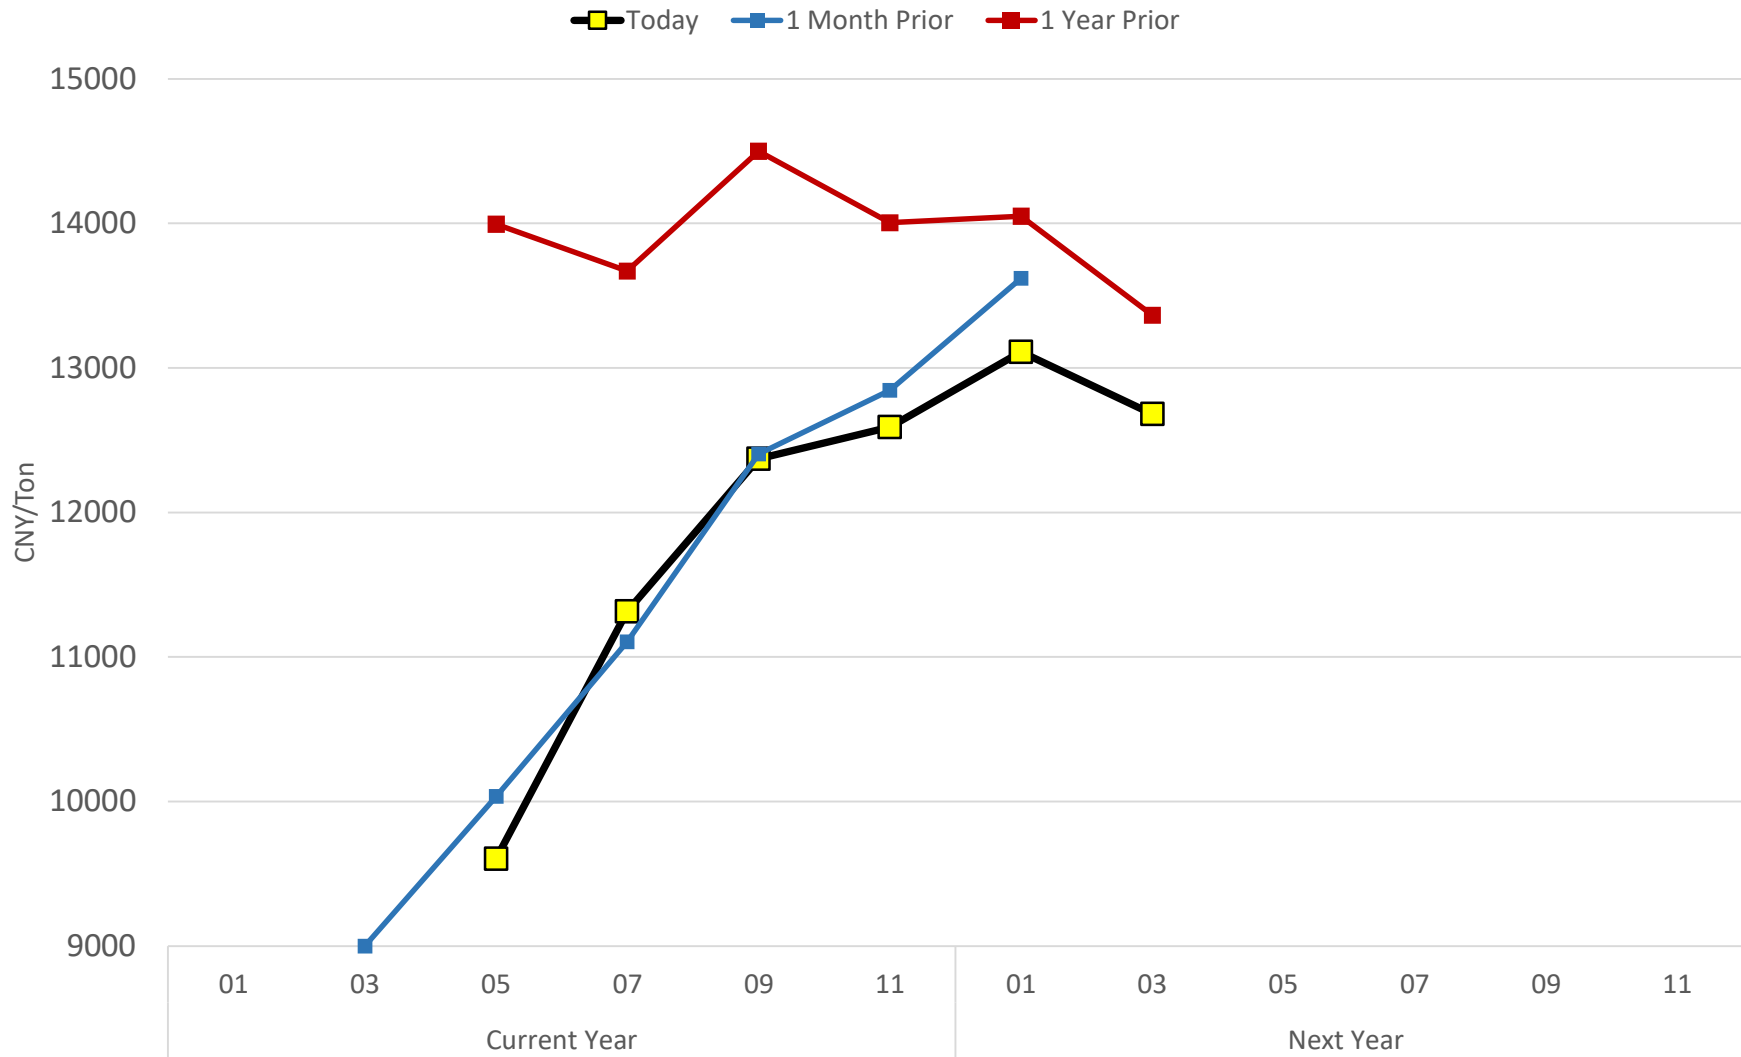

ZCE Rapeseed Oil Futures Forward Curve

ZCE Rapeseed Oil Calendar Spreads - Jan/May (F/K)

ZCE Rapeseed Oil Calendar Spreads - May/Sept (K/U)

ZCE Rapeseed Oil Calendar Spreads - Sept/Jan (U/F)

DCE Live Hog Futures Forward Curve

DCE Live Hog Calendar Spreads - Jan/May (F/K)

DCE Live Hogs Calendar Spreads - May/Sept (K/U)

DCE Live Hogs Calendar Spreads - Sept/Jan (U/F)