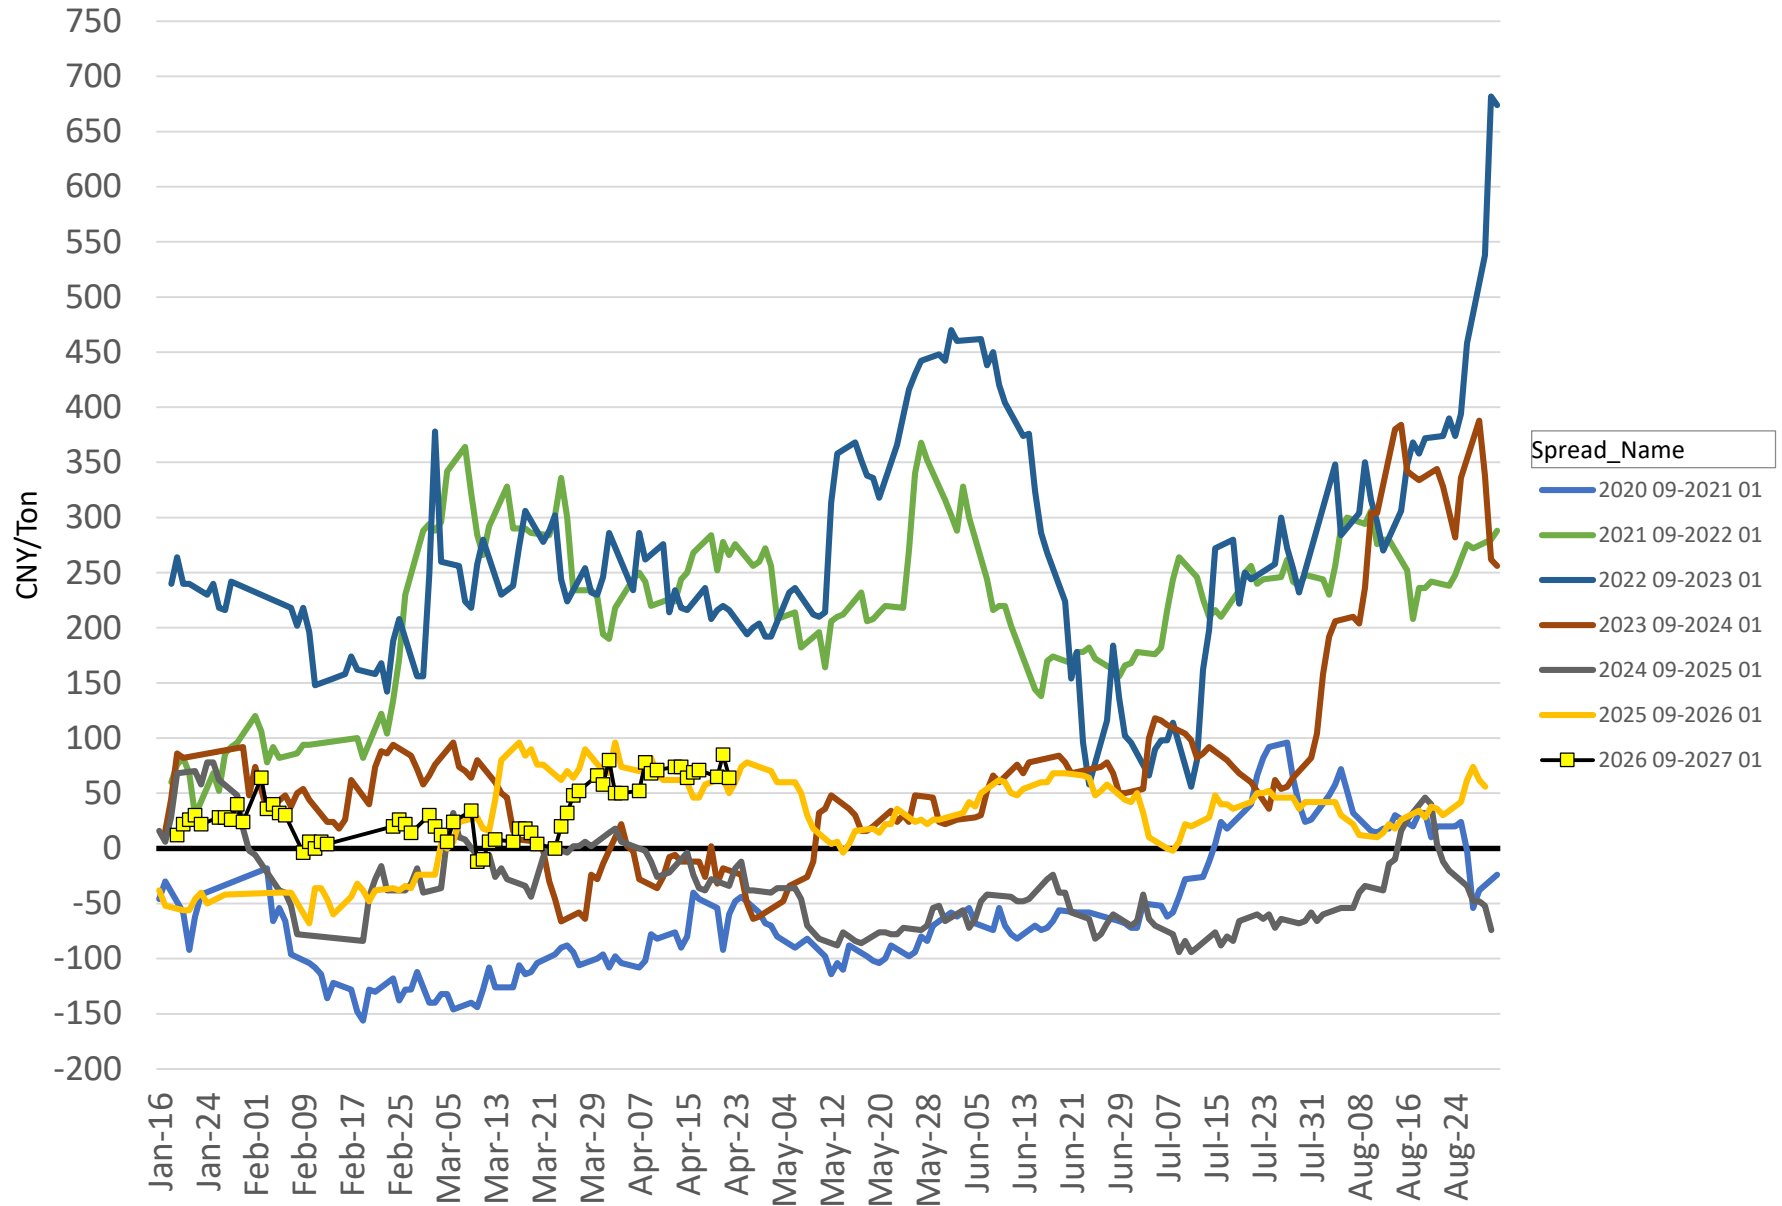

DCE Soybean Calendar Spreads - Jan/May (F/K)

DCE Soybean Calendar Spreads - May/Sept (K/U)

DCE Soybean Calendar Spreads - Sept/Jan (U/F)

DCE Soybean Meal Futures Forward Curve

DCE Soy Meal Calendar Spreads - Jan/May (F/K)

DCE Soy Meal Calendar Spreads - May/Sept (K/U)

DCE Soy Meal Calendar Spreads - Sept/Jan (U/F)

ZCE Rapeseed Meal Futures Forward Curve

ZCE Rapeseed Meal Calendar Spreads - Jan/May (F/K)

ZCE Rapeseed Meal Calendar Spreads - May/Sept (K/U)

ZCE Rapeseed Meal Calendar Spreads - Sept/Jan (U/F)

DCE Soy Oil Futures Forward Curve

DCE Soy Oil Calendar Spreads - Jan/May (F/K)

DCE Soy Oil Calendar Spreads - May/Sept (K/U)

DCE Soy Oil Calendar Spreads - Sept/Jan (U/F)

ZCE Rapeseed Oil Futures Forward Curve

ZCE Rapeseed Oil Calendar Spreads - Jan/May (F/K)

ZCE Rapeseed Oil Calendar Spreads - May/Sept (K/U)

ZCE Rapeseed Oil Calendar Spreads - Sept/Jan (U/F)

DCE Live Hog Futures Forward Curve