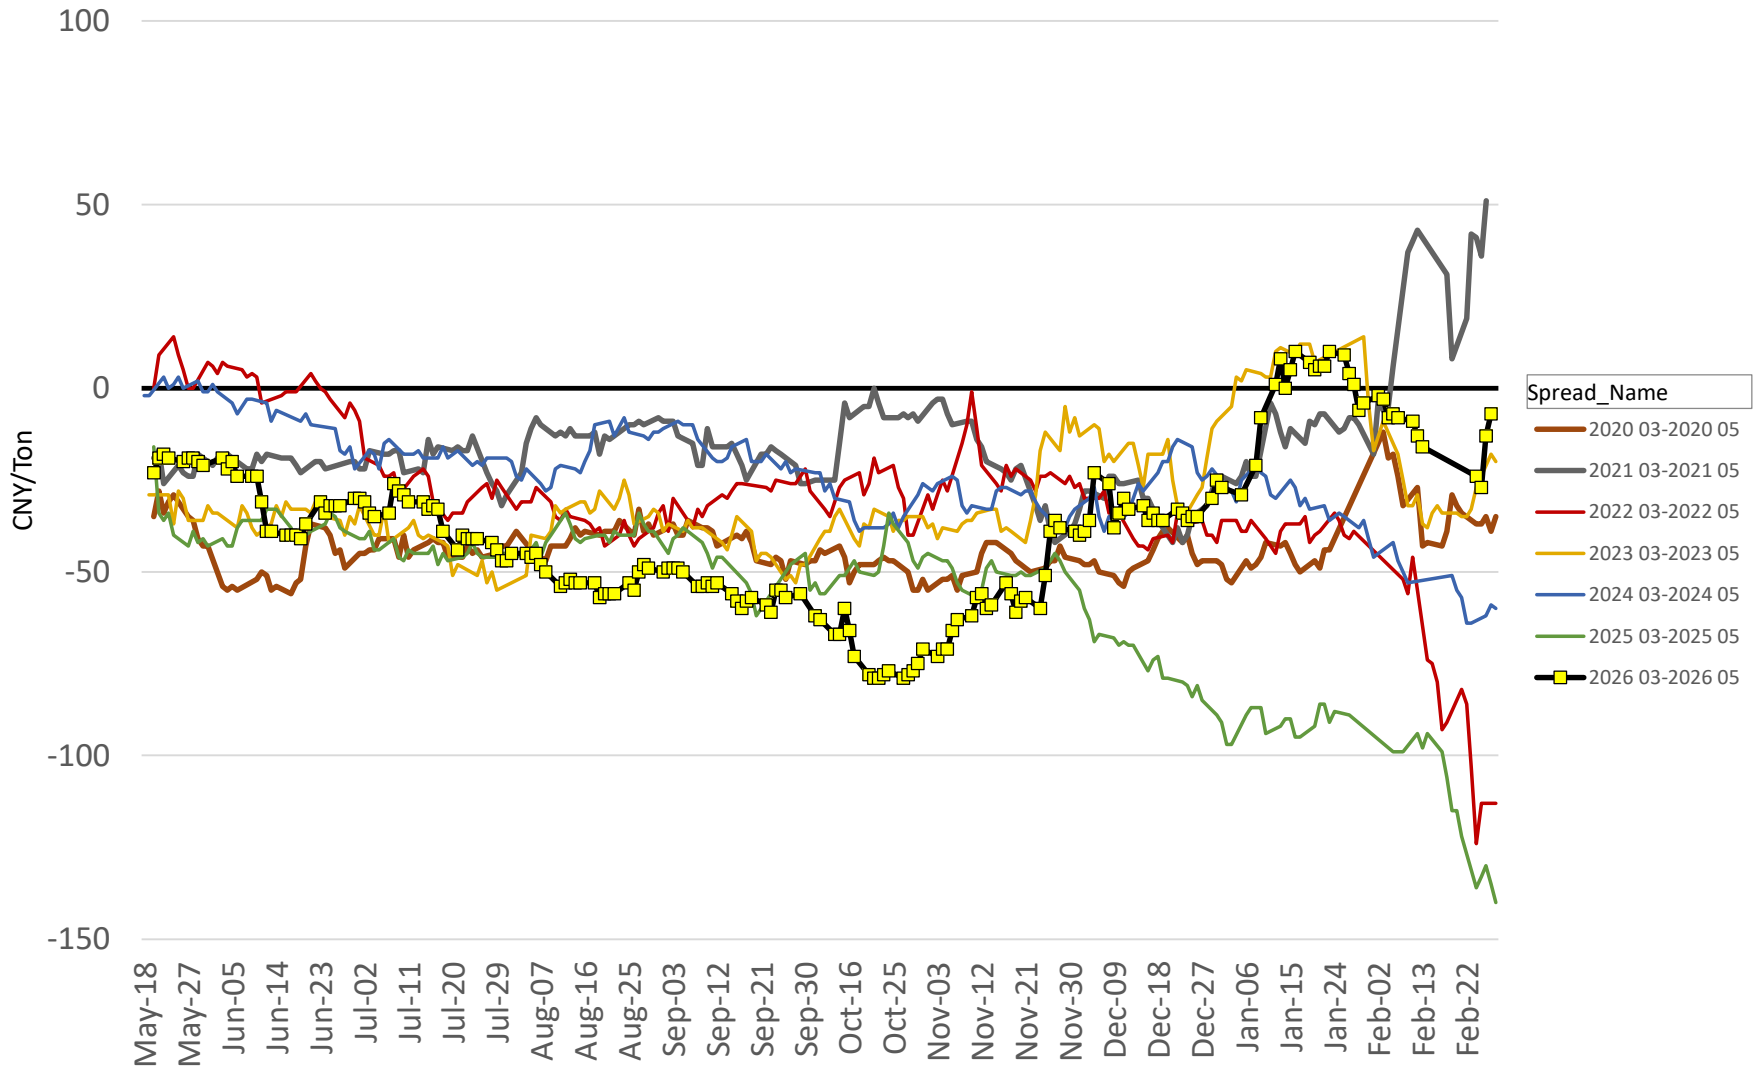

DCE Corn Futures Forward Curve

DCE Corn Calendar Spreads - Jan/May (F/K)

DCE Corn Calendar Spreads - March/May (H/K)

DCE Corn Calendar Spreads - May/Sept (K/U)

DCE Corn Calendar Spreads - Sept/Jan (U/F)

DCE Soybean Futures Forward Curve

DCE Soybean Calendar Spreads - Jan/May (F/K)

DCE Soybean Calendar Spreads - May/Sept (K/U)

DCE Soybean Calendar Spreads - Sept/Jan (U/F)

DCE Soybean Meal Futures Forward Curve

DCE Soy Meal Calendar Spreads - Jan/May (F/K)

DCE Soy Meal Calendar Spreads - May/Sept (K/U)

DCE Soy Meal Calendar Spreads - Sept/Jan (U/F)

ZCE Rapeseed Meal Futures Forward Curve

ZCE Rapeseed Meal Calendar Spreads - Jan/May (F/K)

ZCE Rapeseed Meal Calendar Spreads - May/Sept (K/U)

ZCE Rapeseed Meal Calendar Spreads - Sept/Jan (U/F)

DCE Soy Oil Futures Forward Curve

DCE Soy Oil Calendar Spreads - Jan/May (F/K)

DCE Soy Oil Calendar Spreads - May/Sept (K/U)

DCE Soy Oil Calendar Spreads - Sept/Jan (U/F)