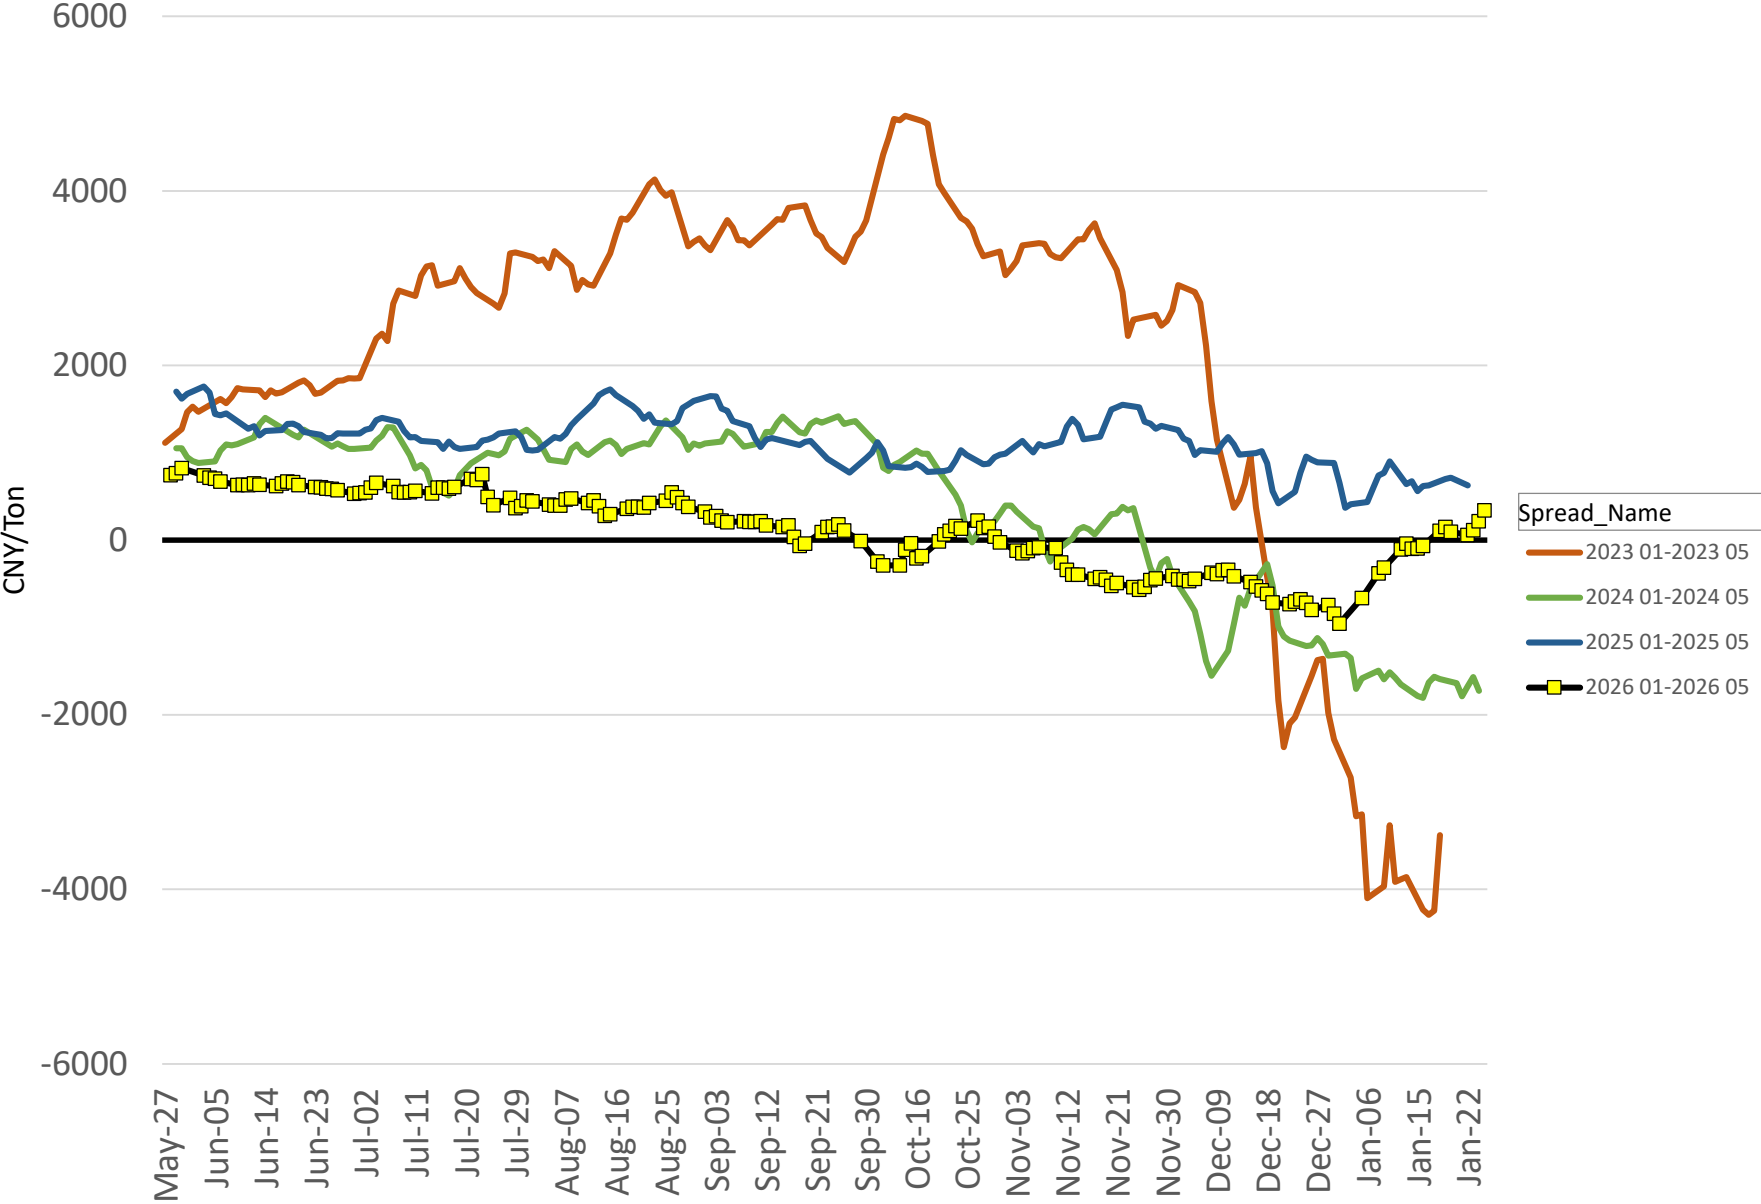

ZCE Rapeseed Meal Calendar Spreads - Sept/Jan (U/F)

DCE Soy Oil Futures Forward Curve

DCE Soy Oil Calendar Spreads - Jan/May (F/K)

DCE Soy Oil Calendar Spreads - May/Sept (K/U)

DCE Soy Oil Calendar Spreads - Sept/Jan (U/F)

ZCE Rapeseed Oil Futures Forward Curve

ZCE Rapeseed Oil Calendar Spreads - Jan/May (F/K)

ZCE Rapeseed Oil Calendar Spreads - May/Sept (K/U)

ZCE Rapeseed Oil Calendar Spreads - Sept/Jan (U/F)

DCE Live Hog Futures Forward Curve

DCE Live Hog Calendar Spreads - Jan/May (F/K)

DCE Live Hogs Calendar Spreads - May/Sept (K/U)

DCE Live Hogs Calendar Spreads - Sept/Jan (U/F)