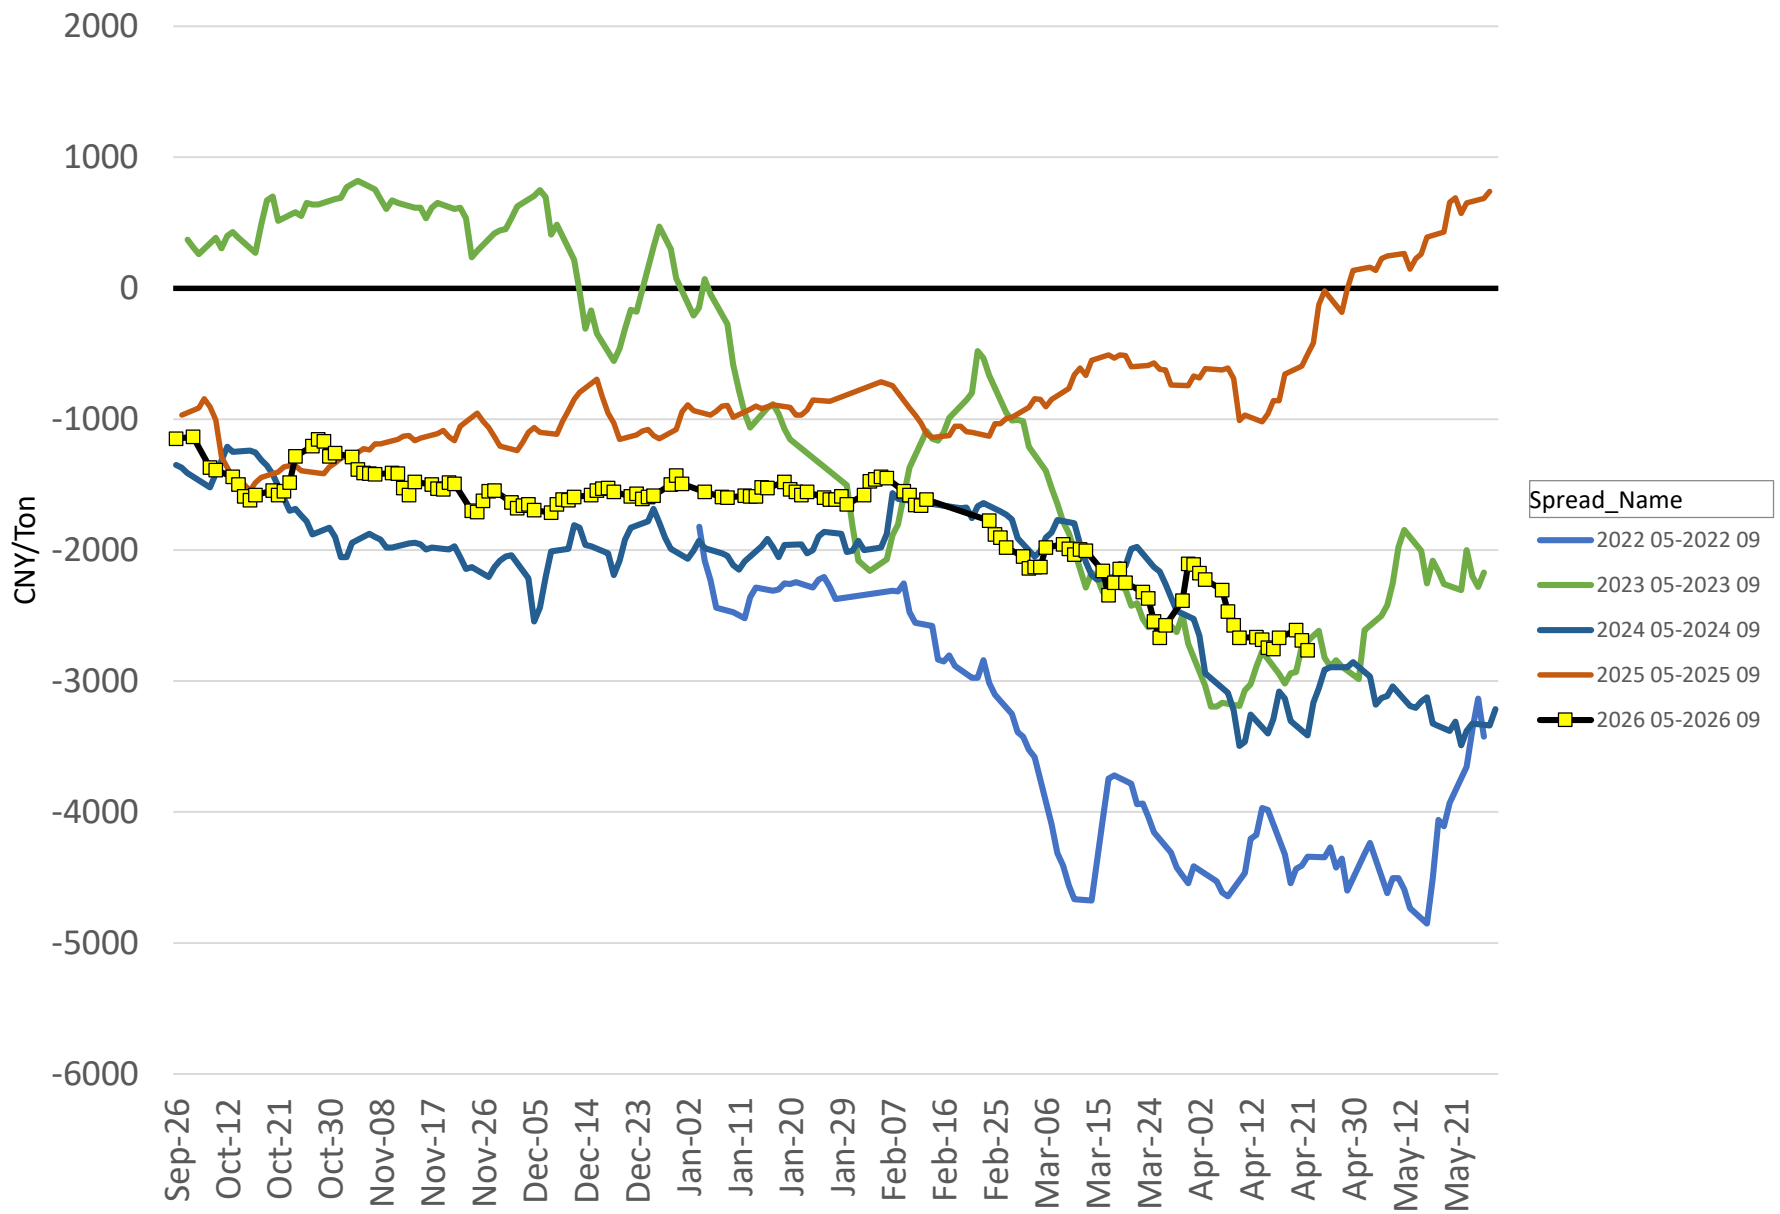

ZCE Rapeseed Meal Calendar Spreads - Sept/Jan (U/F)

DCE Soy Oil Futures Forward Curve

DCE Soy Oil Calendar Spreads - Jan/May (F/K)

DCE Soy Oil Calendar Spreads - May/Sept (K/U)

DCE Soy Oil Calendar Spreads - Sept/Jan (U/F)

ZCE Rapeseed Oil Futures Forward Curve

ZCE Rapeseed Oil Calendar Spreads - Jan/May (F/K)

ZCE Rapeseed Oil Calendar Spreads - May/Sept (K/U)

ZCE Rapeseed Oil Calendar Spreads - Sept/Jan (U/F)

DCE Live Hog Futures Forward Curve

DCE Live Hog Calendar Spreads - Jan/May (F/K)

DCE Live Hogs Calendar Spreads - May/Sept (K/U)

DCE Live Hogs Calendar Spreads - Sept/Jan (U/F)