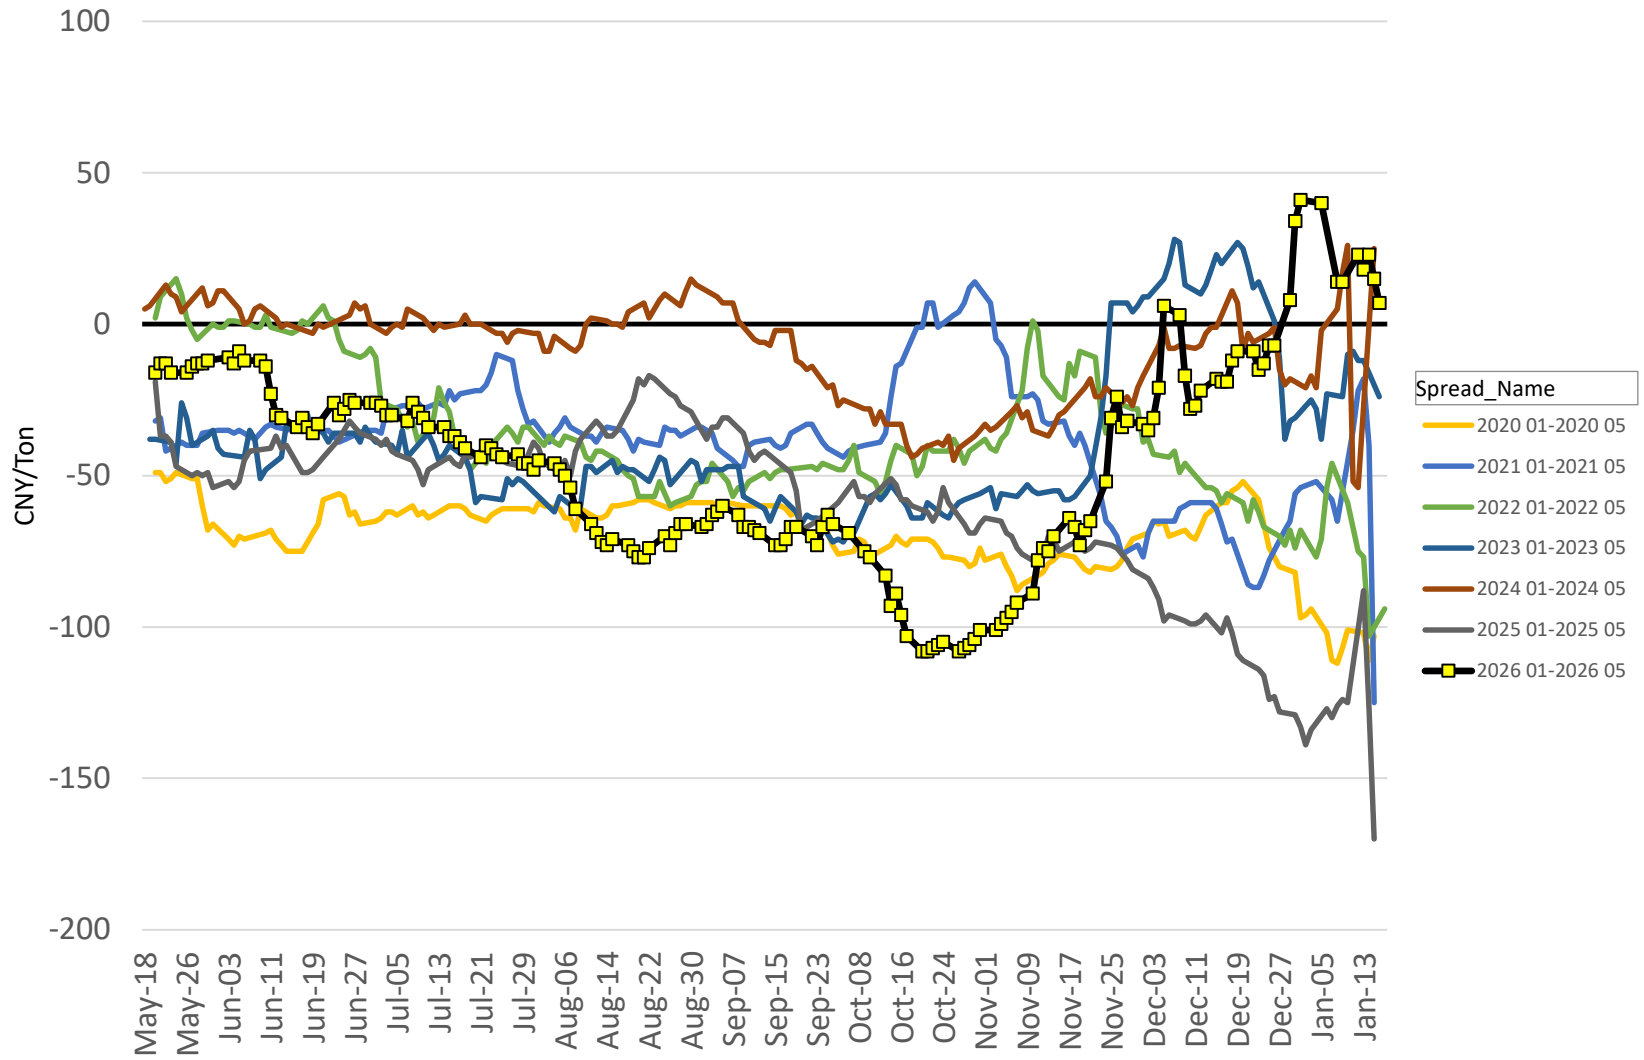

DCE Corn Futures Forward Curve

DCE Corn Calendar Spreads - Jan/May (F/K)

DCE Corn Calendar Spreads - March/May (H/K)

DCE Corn Calendar Spreads - May/Sept (K/U)

DCE Corn Calendar Spreads - Sept/Jan (U/F)

DCE Soybean Futures Forward Curve

DCE Soybean Calendar Spreads - Jan/May (F/K)

DCE Soybean Calendar Spreads - May/Sept (K/U)

DCE Soybean Calendar Spreads - Sept/Jan (U/F)

DCE Soybean Meal Futures Forward Curve

DCE Soy Meal Calendar Spreads - Jan/May (F/K)

DCE Soy Meal Calendar Spreads - May/Sept (K/U)

DCE Soy Meal Calendar Spreads - Sept/Jan (U/F)

ZCE Rapeseed Meal Futures Forward Curve

ZCE Rapeseed Meal Calendar Spreads - Jan/May (F/K)

ZCE Rapeseed Meal Calendar Spreads - May/Sept (K/U)

ZCE Rapeseed Meal Calendar Spreads - Sept/Jan (U/F)

DCE Soy Oil Futures Forward Curve

DCE Soy Oil Calendar Spreads - Jan/May (F/K)

DCE Soy Oil Calendar Spreads - May/Sept (K/U)

DCE Soy Oil Calendar Spreads - Sept/Jan (U/F)